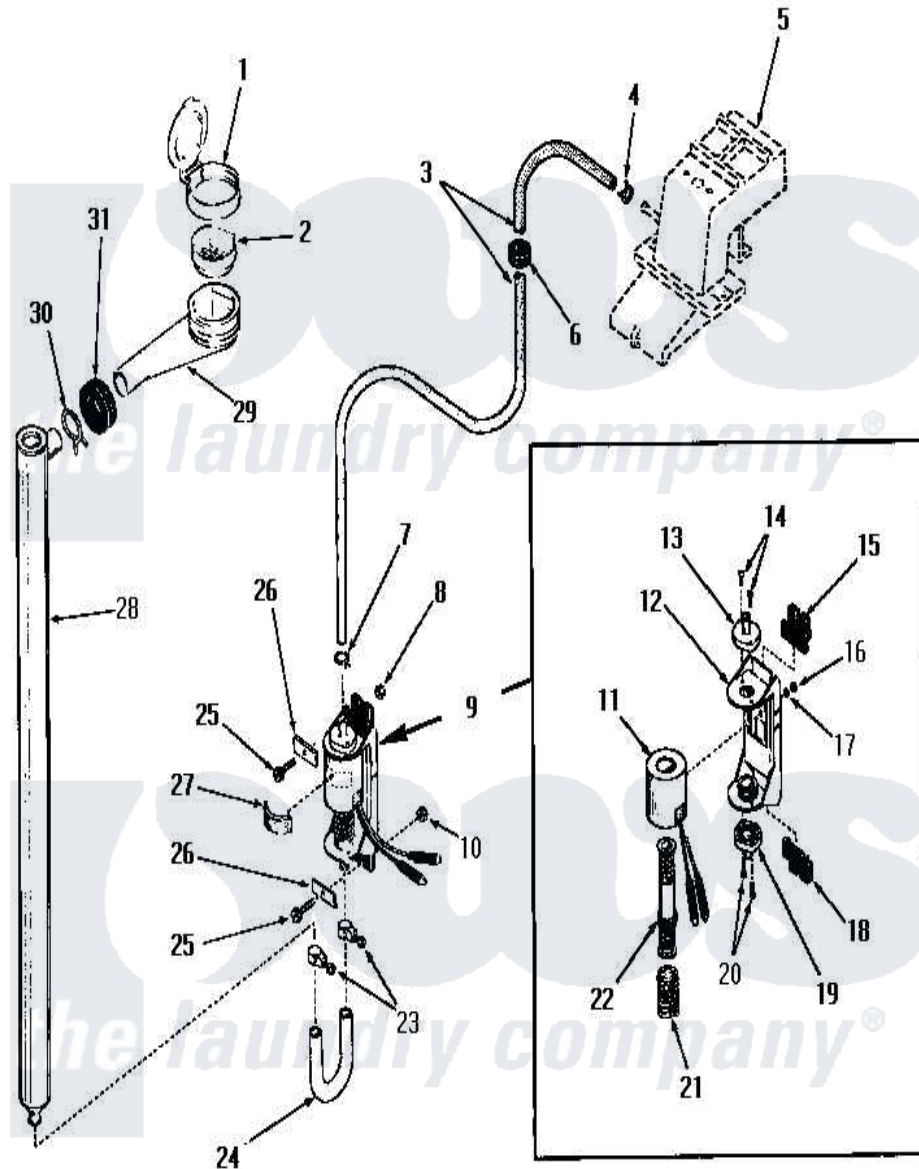

Amana FA0660 05 - BLEACH DISPENSER

Amana [Residential Amana FA0660 Washer Parts](#) Parts Diagram 05 - BLEACH DISPENSER
 Click on the part number to view part

Item	Original Part Number	Replaced By	Status	Part Description
1	22484		Not Available	BLEACH LID
2	21984			Cover, Dispenser
3	22300		Not Available	HOSE
4	23410		Not Available	HOSE CLAMP
5	Y00000000		Not Available	SEE NOTE WATER INLET
6	22299		Not Available	GROMMET
7	22295		Not Available	HOSE CLAMP
8	22001			Nut, 10-24 Nylon Hex BR
9	22337			Pump, Bleach
10	22001			Nut, 10-24 Nylon Hex BR
11	22337B		Not Available	COIL AND FRAME
12	22337A		Not Available	BASE
13	22337E		Not Available	HOSE CONNECTOR
14	51356		Not Available	SCREW,6-32 X 5/16 RD H
15	22337F		Not Available	ISOLATION MOUNT
16	22337G		Not Available	NUT

17	21735	Not Available	LOCKWASHER,No.10 INTSHKP
18	22337F	Not Available	ISOLATION MOUNT
19	22337E	Not Available	HOSE CONNECTOR
20	51356	Not Available	SCREW,6-32 X 5/16 RD H
21	22337D	Not Available	SPRING
22	22337C	Not Available	ARMATURE AND VALVE
23	24604	Not Available	HOSE CLAMP
24	22302	Not Available	HOSE
25	25989	Not Available	HEX HEAD SCREW
26	Y22287	Not Available	BLEACH PUMP BRACKET
27	25220	Not Available	BUMPER
28	22303	Not Available	TUBE,BLEACH
29	22377	Not Available	DISPENSER xREPLACE
30	Y03640	Not Available	CLAMP
31	20118	Not Available	GROMMET,1982 INV