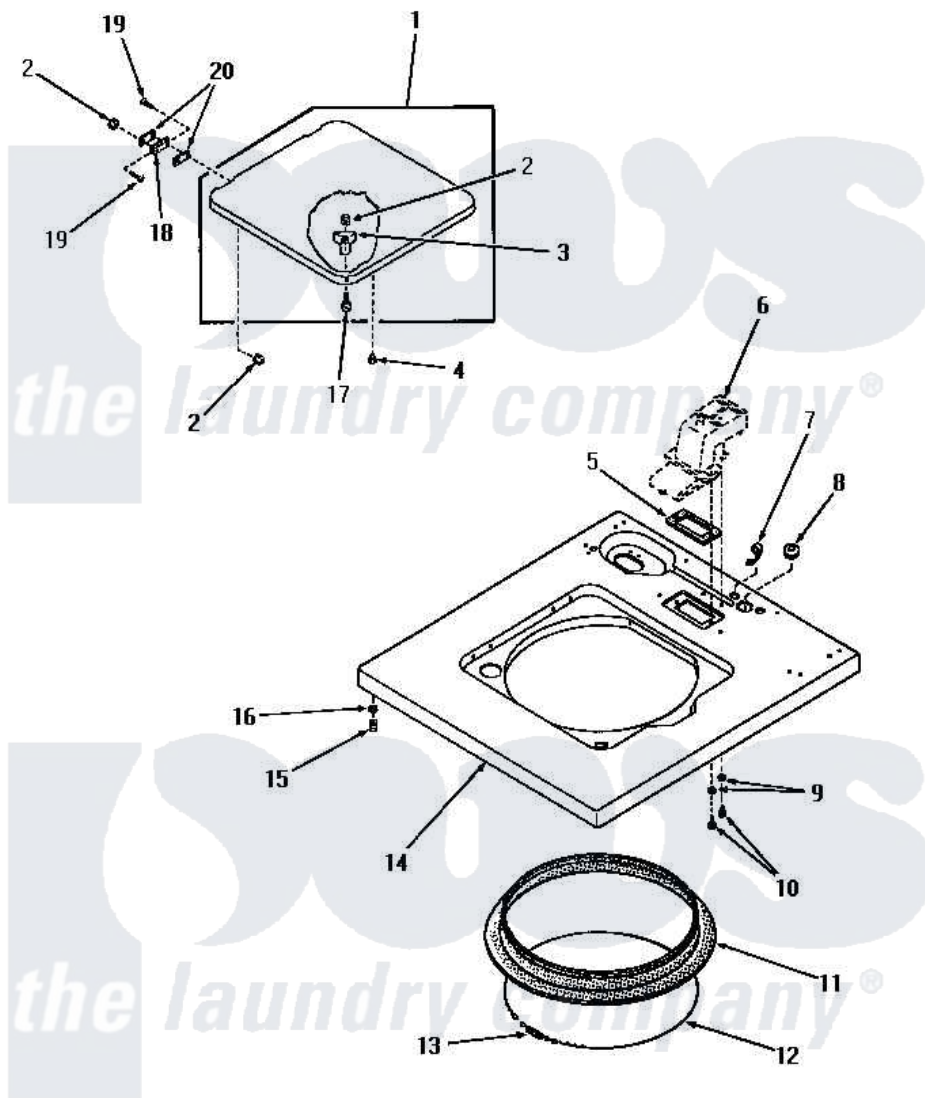

Amana FA0660 07 - CABINET TOP & LOADING DOOR

CABINET TOP AND LOADING DOOR

Amana [Residential Amana FA0660 Washer Parts](#) Parts Diagram 07 - CABINET TOP & LOADING DOOR
 Click on the part number to view part

Item	Original Part Number	Replaced By	Status	Part Description
1	26901W		Not Available	ASSY,LID & CATCH xREPLACE
"	26901A		Not Available	LOADING DOOR, AVOCADO
"	26901K		Not Available	LOADING DOOR, COFFEE
"	26901C		Not Available	LOADING DOOR, COPPERTONE
"	26901H		Not Available	ASSY,LID & CATCH
"	26901L		Not Available	ASSY,LID & CATCH
2	21752			Nut, 8-32 Hex Brilock
3	25217	R0603504		Actuator, Door Switch
4	21176			Bumper
5	23255		Not Available	GASKET
6	Y00000000		Not Available	SEE NOTE WATER INLET
7	21903	211881		Grommet, Cord Part Not Used- Gas Models Only
8	20118		Not Available	GROMMET,1982 INV
9	20493			Washer, 11/64 ID x 3/8 OD

10	55469	500226	Screw, 8b-16 x 5/8 Tap
11	25277		Guard, Rim
12	22352	Not Available	RETAINER,WIRE
13	20791	Not Available	SPRING
14	26819A	Not Available	CABINET TOP, AVOCADO
"	26819K	Not Available	CABINET TOP, COFFEE
"	26819C	Not Available	CABINET TOP, COPPERTONE
"	26819L	Not Available	ASSY, TOP
"	26819H	Not Available	CABINET TOP, HARVEST GOLD
"	26819W	Not Available	CABINET TOP, WHITE
15	23007	Not Available	CAGED NUT
16	24861	Not Available	LOCKWASHER, .448X.789SH
17	26729	Not Available	SCREW AND WASHER
18	21583		Hinge
19	22649		Screw, 8-32 X 13/32 FI
20	21584		Gasket