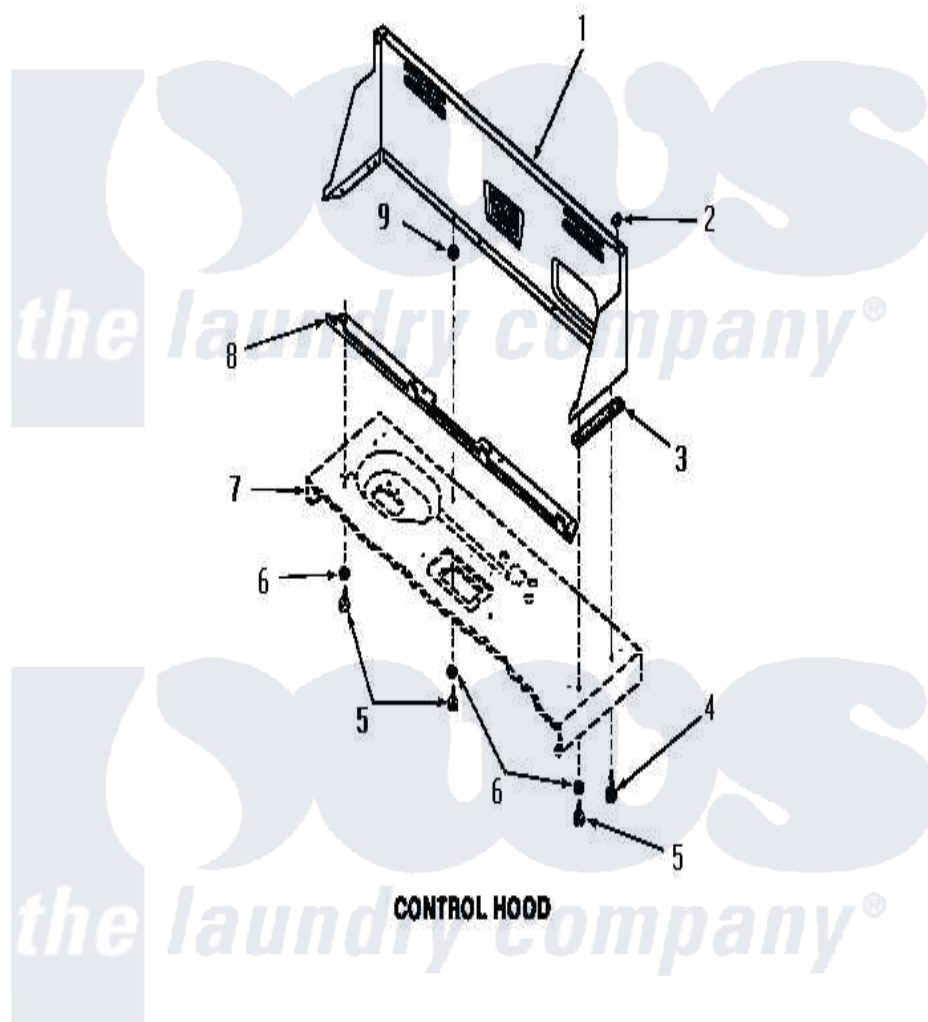

Amana FA0660 09 - CONTROL HOOD

Amana [Residential Amana FA0660 Washer Parts](#) Parts Diagram 09 - CONTROL HOOD
 Click on the part number to view part

Item	Original Part Number	Replaced By	Status	Part Description
1	26820W		Not Available	CONTROL HOOD, WHITE
"	26820H		Not Available	CONTROL HOOD GOLD
"	26820L		Not Available	CONTROL HOOD, ALMOND
"	26820C		Not Available	CONTROL HOOD, COPPERTONE
"	26820K		Not Available	CONTROL HOOD, COFFEE
"	26820A		Not Available	CONTROL HOOD, AVOCADO
2	24522			Nut, Speed-8ab-18 C1995
3	23028		Not Available	GASKET,CONTROL BOX END
4	25724		Not Available	HEX HEAD SCREW
5	52150	489464		Screw
6	20493			Washer, 11/64 ID x 3/8 OD
7	Y00000000		Not Available	SEE NOTE CABINET TOP
8	23360		Not Available	ANGLE
9	23425		Not Available	WASHER,7/32IDX7/16ODX.