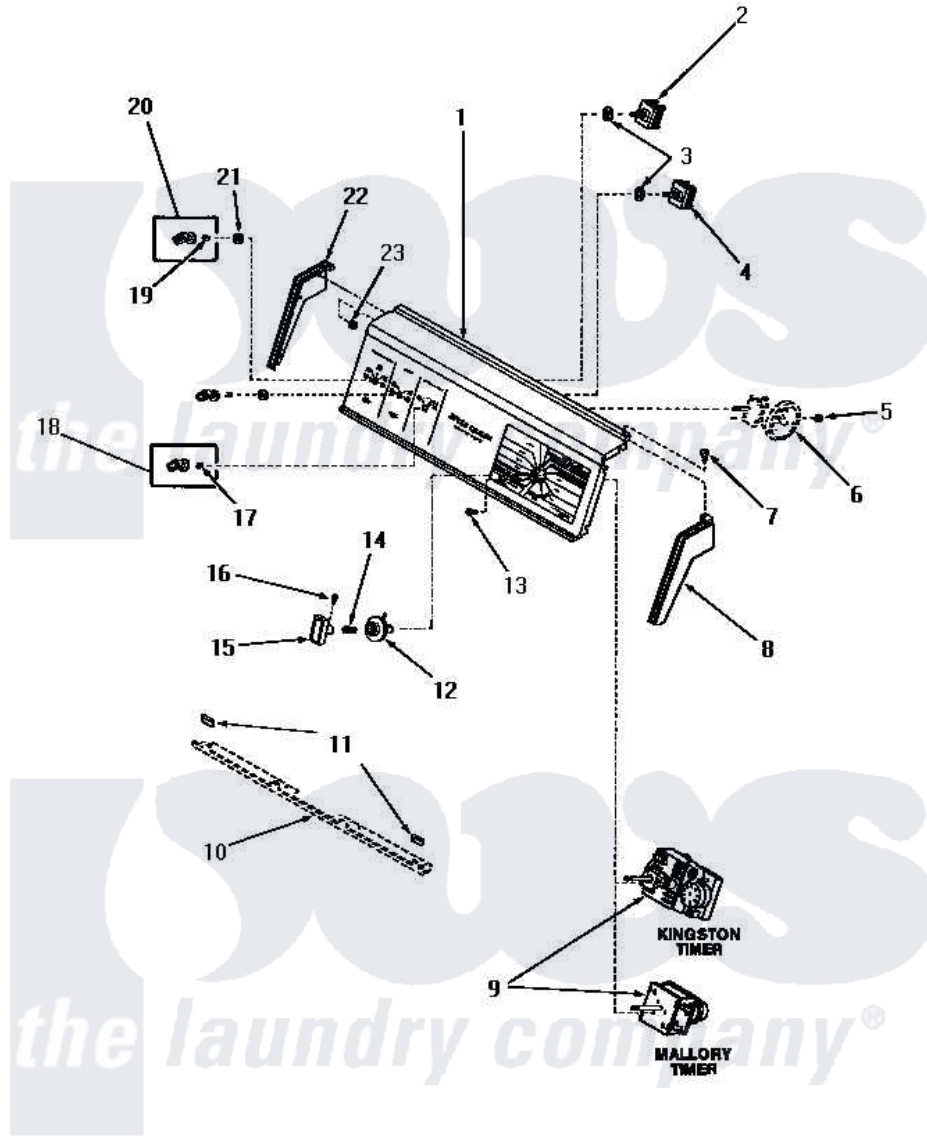

# Amana FA0660 10 - CONTROL PANEL & CONTROLS

## CONTROL PANEL AND CONTROLS

Amana [Residential Amana FA0660 Washer Parts](#) Parts Diagram 10 - CONTROL PANEL & CONTROLS  
 Click on the part number to view part

Item	Original Part Number	Replaced By	Status	Part Description
1	26796		Not Available	CONTROL PANEL
2	24392		Not Available	SWITCH TEMP
3	<a href="#">91176</a>			Lockwasher, 3/8 Intshkp
4	24431		Not Available	SPEED SWITCH
5	23962	<a href="#">W10116760</a>		Screw
6	Y00000000		Not Available	SEE NOTE PRESSURE SWITCH
7	25232		Not Available	SCREW,8AB-18X7/8 OVAL
8	25123		Not Available	CONTROL HOOD END, RIGHT
9	26410		Not Available	TIMER
10	Y00000000		Not Available	SEE NOTE PANEL SUPPORT BRACKET
11	24859		Not Available	SLEEVE,SUPPORT ANGLE
12	26326		Not Available	TIMER KNOB INDICATOR
13	<a href="#">70212</a>			Screw, 8-32 X 5/32 RD H
14	<a href="#">26319</a>			Spring

15	<a href="#">26798</a>		Knob, Timer xReplace
16	<a href="#">26318</a>		Screw, 8-32 X 1/4 Set S
17	23392	Not Available	CLIP FOR 26816 KNOB
18	26818	Not Available	CONTROL KNOB ASSEMBLY
19	23392	Not Available	CLIP FOR 26816 KNOB
20	<a href="#">26816</a>		Assembly, Knob-Switch
21	<a href="#">24205</a>		Nut, Knurled 3/8-24
22	25124	Not Available	CONTROL HOOD END, LEFT
23	25126	<a href="#">5303284616</a>	Clip