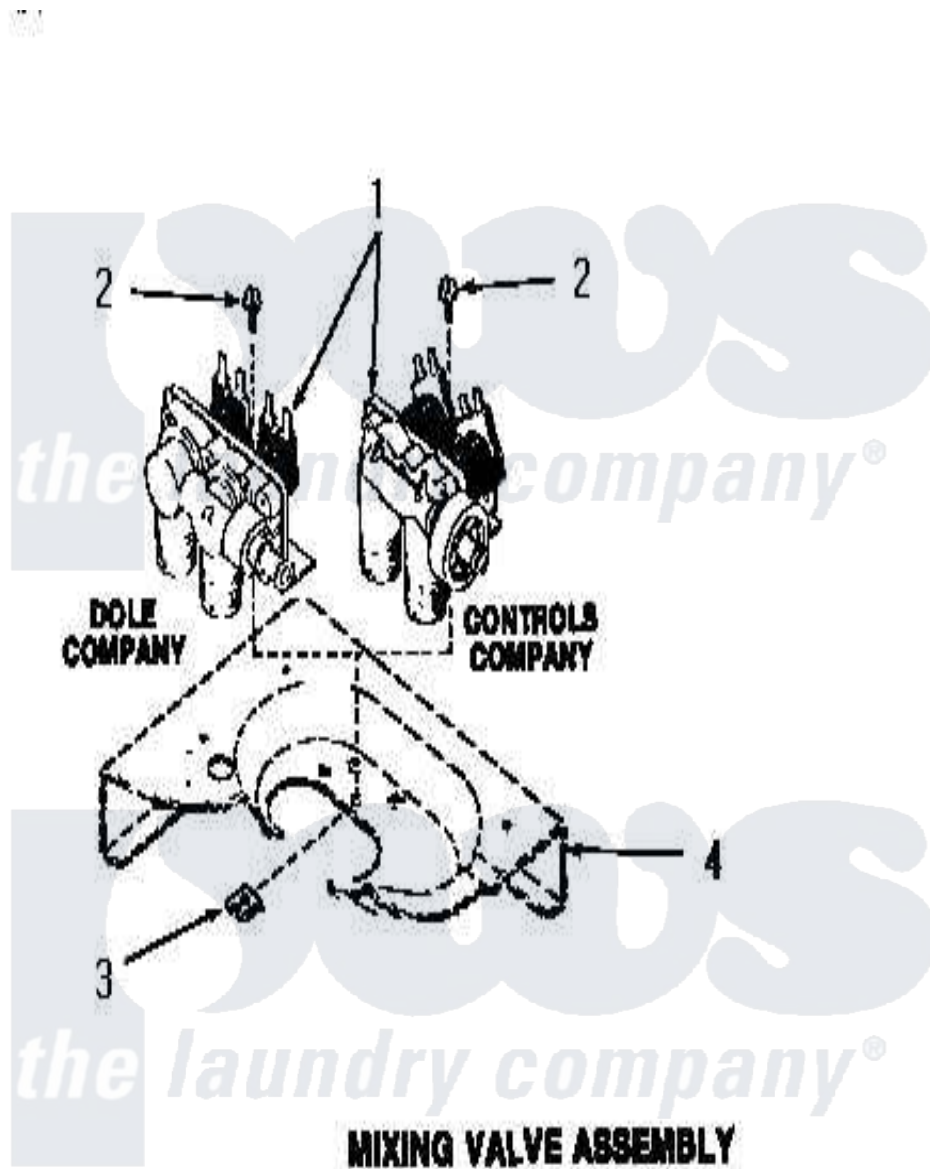

# Amana FA0660 14 - MIXING VALVE ASSY

Amana [Residential Amana FA0660 Washer Parts](#) Parts Diagram 14 - MIXING VALVE ASSY  
Click on the part number to view part

Item	Original Part Number	Replaced By	Status	Part Description
1	25832	<a href="#">205613</a>		Water Valve
2	23962	<a href="#">W10116760</a>		Screw
3	23277		Not Available	NUT,SPEED
4	Y00000000		Not Available	SEE NOTE CABINET TOP