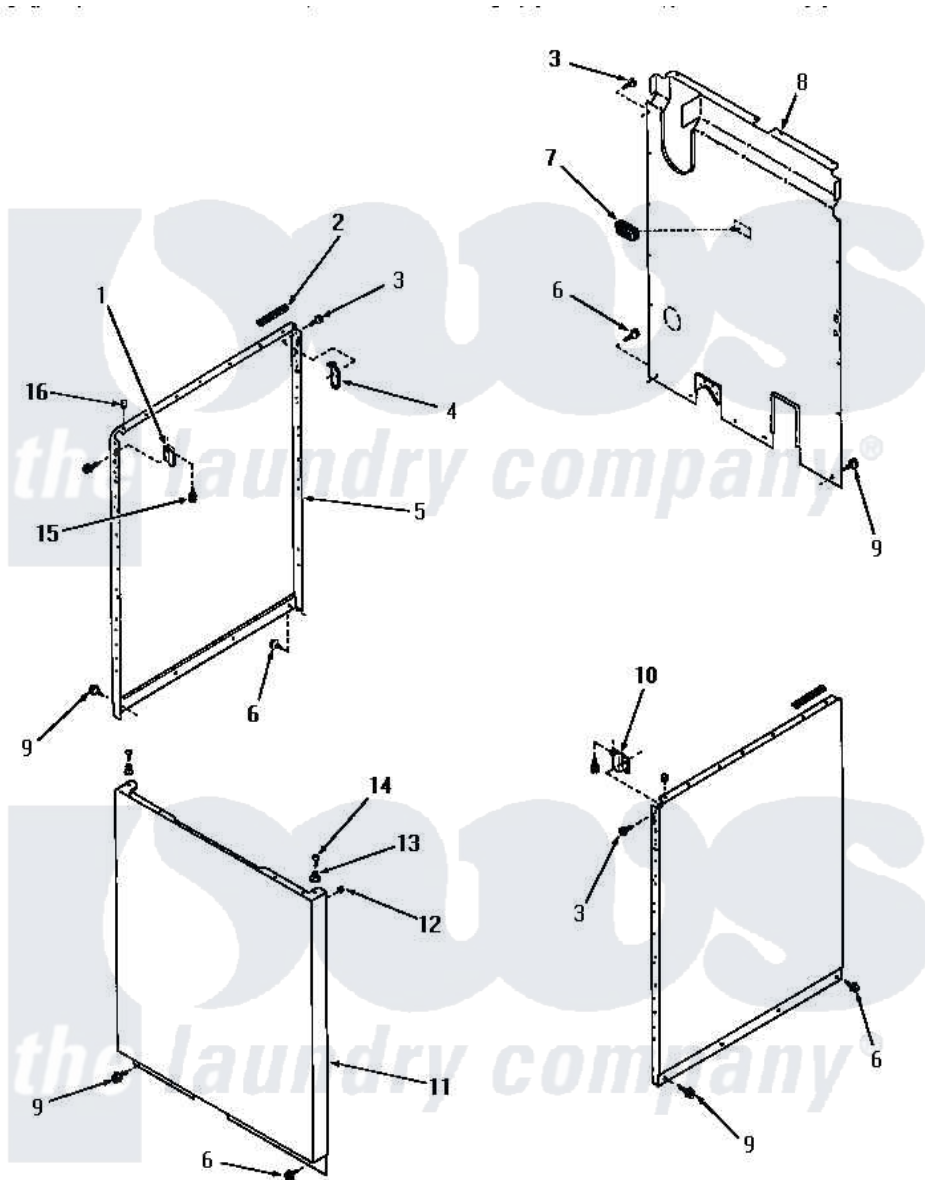

Amana FA0660 16 - PANELS

PANELS

Amana [Residential Amana FA0660 Washer Parts](#) Parts Diagram 16 - PANELS
 Click on the part number to view part

Item	Original Part Number	Replaced By	Status	Part Description
1	26691		Not Available	BRACKET,HOLD DOWN-L.H.
2	80312			Bumper Pad
3	51784		Not Available	SCREW,10B-16 X 1/2 HEX
4	52487			Lug, Hold-Down
5	26821K		Not Available	SIDE PANEL, RIGHT OR LEFT, COF
"	26821A		Not Available	PANEL,SIDE
"	26821C		Not Available	SIDE PANEL, RIGHT OR LEFT, COP
"	26821L		Not Available	PANEL,SIDE
"	26821H		Not Available	PANEL,SIDE
"	26821W		Not Available	SIDE PANEL, LEFT OR RIGHT, WHI
6	26415	27001200		Screw
7	23257		Not Available	PAD,BUMPER
8	24342GR		Not Available	REAR PANEL, GRAY
9	26592		Not Available	HEX HEAD SCREW

10	26690	Not Available	BRACKET,HOLD DOWN-R.H.
11	26822A	Not Available	PANEL,FRONT
"	26822K	Not Available	FRONT PANEL, COFFEE
"	26822C	Not Available	LOADING DOOR, COPPERTONE
"	26822L	Not Available	PANEL,FRONT
"	26822H	Not Available	PANEL,FRONT
"	26822W	Not Available	LOADING DOOR, WHITE
12	20387		Bumper
13	23020	Not Available	MOUNT,PANEL
14	Q6535	Not Available	SCREW,10B-16 X 3/4 ROU
15	23008		Screw, 10-24 X 3/4 Sems
16	21176		Bumper