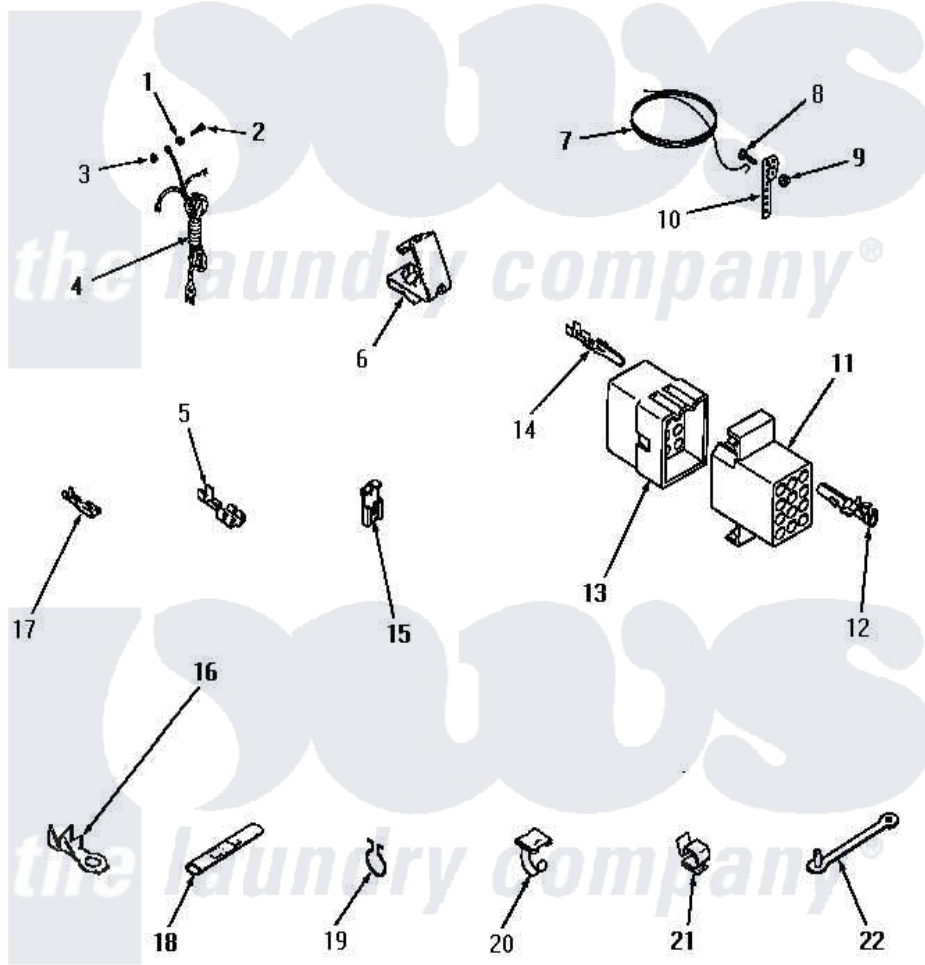

Amana FA0660 17 - POWER CORD, WIRE & TERMINALS

POWER CORD, WIRE AND TERMINALS

Amana [Residential Amana FA0660 Washer Parts](#) Parts Diagram 17 - POWER CORD, WIRE & TERMINALS
 Click on the part number to view part

Item	Original Part Number	Replaced By	Status	Part Description
1	03815			Lockwasher, No.10 Ext Shk
2	20267			Screw, 10-24 X 3/8 Round
3	03673		Not Available	NUT
4	22660		Not Available	POWER CORD AND PLUG
5	Y00119		Not Available	SPADE TERMINAL(18 GAUGE) (1/4 INCH-(1) 18 GAUGE WIRE)
6	00158		Not Available	GROUND CLIP
7	Y21429		Not Available	GROUND WIRE
8	21431		Not Available	ROUND HEAD SCREW
9	Y20278		Not Available	LOCKWASHER
10	21430		Not Available	STRAP,GROUND
11	23042		Not Available	RECEPTACLE
"	Y23034	26163		Receptacle, 9 Circuit
"	23036			Receptacle, 12 Circuit
"	23038		Not Available	RECEPTACLE,15 CIRCUIT
"	23039	697780		Receptacle,

12	Y00117	5011-XX		093 Female Socket
13	23035		Not Available	PLUG,12 CIRCUIT
"	23033			Plug, 9 Circuit
"	23037			Plug, 15 Circuit
"	23041			Plug, 6 Circuit
"	23040			Plug-3 Circuit
14	Y00116			Terminal, Pin-Male
15	Y00120			Terminal, Flag-1/4 Fema
16	00110			No.10 18 Gauge Wire
17	00112			Terminal, Spade-3/16 Fe
18	21091		Not Available	CONNECTOR TWO 1/4 INCH MALE
19	51291			Clip, Wire
20	21793		Not Available	CABLE CLIP
21	21036			Clip, Cable
22	22837		Not Available	STRAP,WIRE