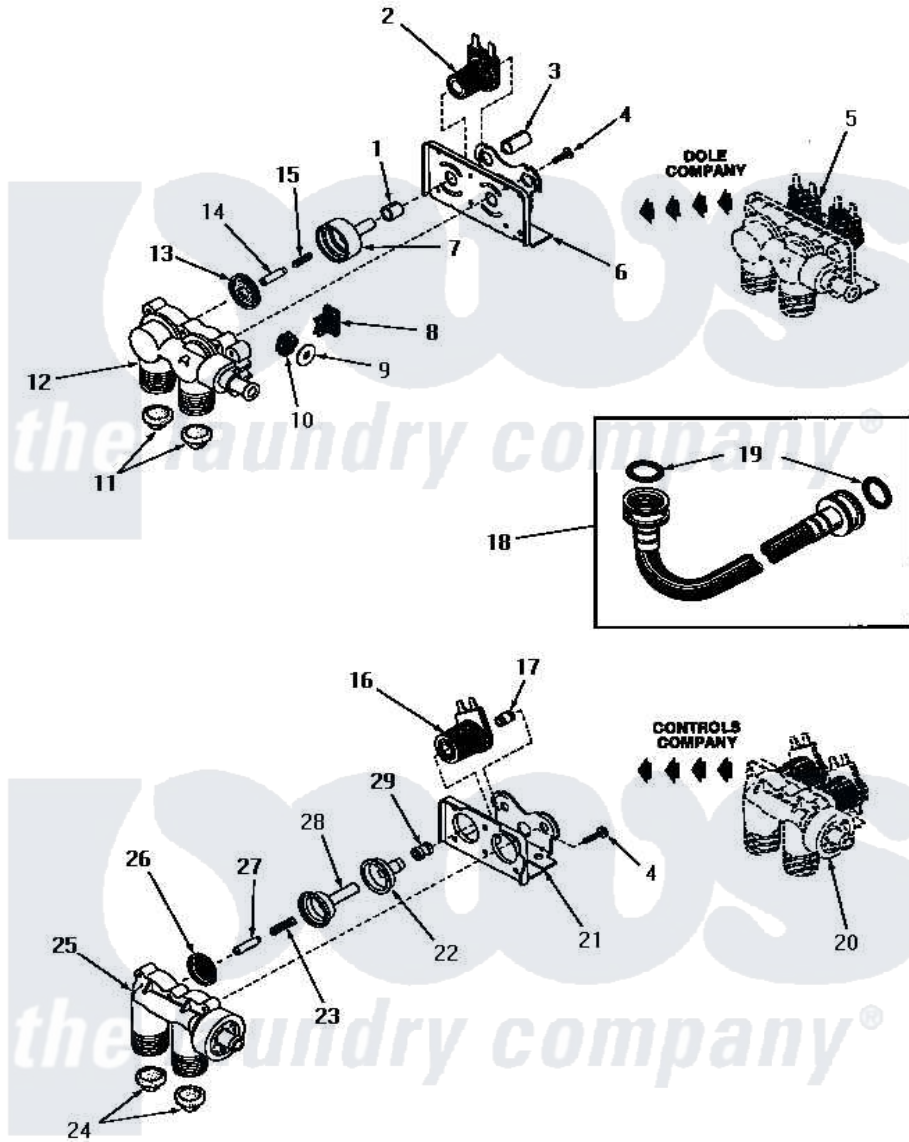

Amana FA2000 01 - 25832 & 25833 MIXING VALVE ASSEMBLIES

25832 and 25833 MIXING VALVE ASSEMBLIES
(See Page 18 for complete assembly)

Amana [Residential Amana FA2000 Washer Parts](#) Parts Diagram 01 - 25832 & 25833 MIXING VALVE ASSEMBLIES
Click on the part number to view part

| Item | Original Part Number | Replaced By | Status | Part Description |
|------|-----------------------|--------------------------|---------------|--------------------------------|
| 1 | 24129 | | Not Available | SLEEVE,SHORT |
| 2 | 24126 | 33930 | | Valve, Mixing |
| 3 | 24128 | | Not Available | SLEEVE,LONG |
| 4 | 25817C | | Not Available | SCREW |
| 5 | Y00000000 | | Not Available | SEE NOTE MIXING VALVE ASSEMBLY |
| 6 | Y24127 | | Not Available | MOUNTING BRACKET |
| 7 | 24130 | | | Guide, Armature |
| 8 | Y24135 | | Not Available | PLUG,FLOW REGULATOR |
| 9 | 23224G | | Not Available | DIFFUSER |
| 10 | 21187C | | Not Available | REGULATOR,FLOW |
| 11 | 24122 | 22002960 | | Strainer, Washer Inlet |
| 12 | 24125 | | | Body, Valve |
| 13 | 24134 | | Not Available | DIAPHRAGM |
| 14 | 24132 | | Not Available | ARMATURE |
| 15 | 24131 | | Not Available | SPRING |
| 16 | 24596A | | Not Available | SOLENOID |

| | | | | |
|----|-----------|--------------------------|---------------|---------------------------------|
| 17 | 25817M | | Not Available | SOLENOID PLUG |
| 18 | 20241 | EZ20241 | | 20 x 24 x 1 Filter 1 Metal Side |
| 19 | 20290 | Y013783 | | Washer, Inlet Hose |
| 20 | Y00000000 | | Not Available | SEE NOTE MIXING VALVE ASSEMBLY |
| 21 | 25817B | | Not Available | MOUNTING BRACKET |
| 22 | 25817E | | Not Available | SLEEVE, GUIDE xREPLACE |
| 23 | 25817G | | Not Available | SPRING |
| 24 | 24122 | 22002960 | | Strainer, Washer Inlet |
| 25 | Y24124 | | Not Available | VALVE BODY |
| 26 | 25817K | | Not Available | DIAPHRAGM |
| 27 | 25817H | | Not Available | ARMATURE |
| 28 | 25817F | | Not Available | ARMATURE GUIDE |
| 29 | 25817D | | Not Available | SLEEVE ADAPTER |