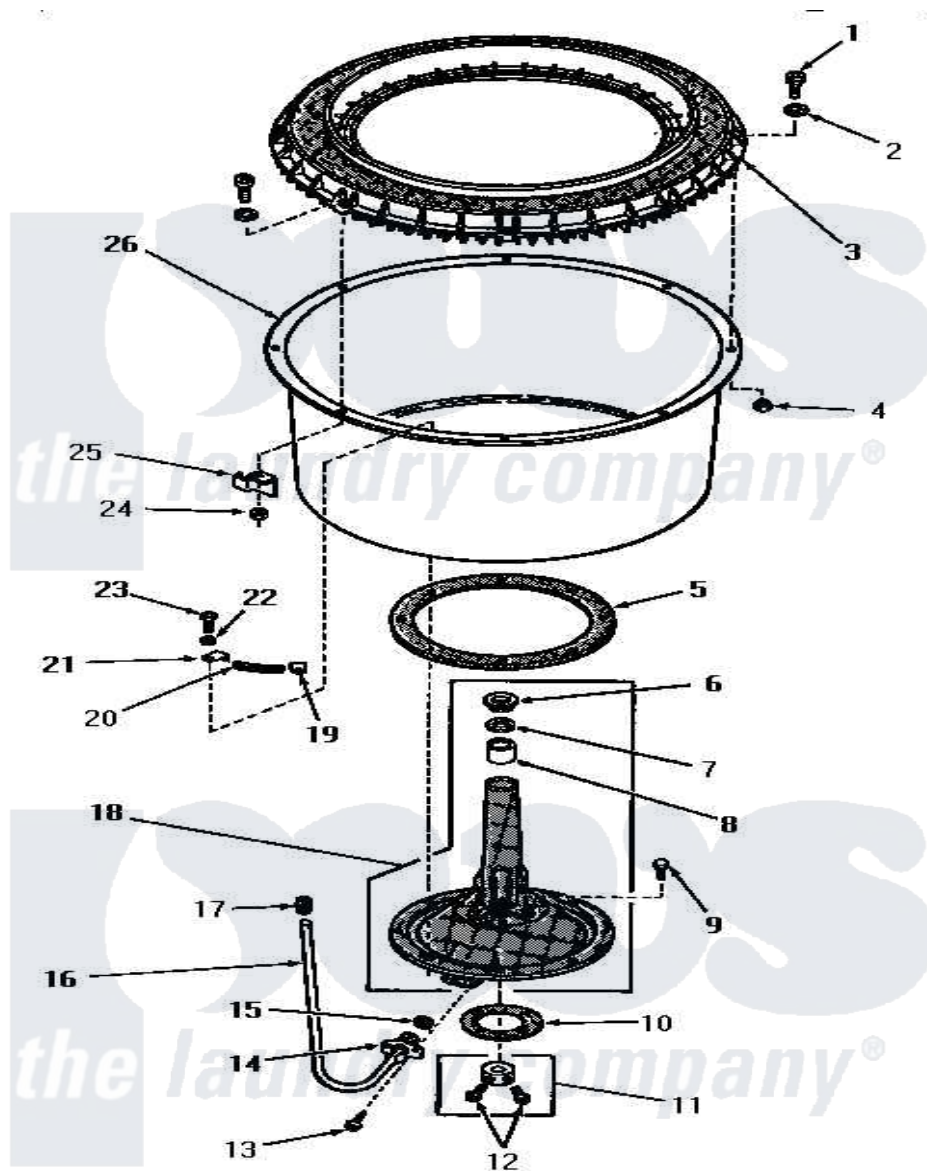

Amana FA2000 03 - AGITATOR POST & SPIN TUB

AGITATOR POST AND SPIN TUB

Amana [Residential Amana FA2000 Washer Parts](#) Parts Diagram 03 - AGITATOR POST & SPIN TUB
 Click on the part number to view part

Item	Original Part Number	Replaced By	Status	Part Description
1	25251	EZ25251		25 x 25 x 1 Filter 1 Metal Side
2	25100			Washer, 17/64 ID x 1/2 OD
3	24931		Not Available	BALANCE RING
4	25250			Nut, 1/4-20 Hex Nyllock
5	20122			Gasket
6	23685			Bearing
7	23684			Seal
8	23686			Bearing
9	20261			Screw, Cap
10	20120			Gasket
11	20377			Collar Assembly
12	23481	02422		Screw, 1/4-20 X 1/2 HeX
13	20852		Not Available	SCREW,10-24 X 1/2 HEX
14	26046			Bracket, Sediment Tube
15	20110			Gasket
16	22359			Tube, Sediment

17	22361		Sleeve
18	23993	Not Available	ASSY,CENTER COLUMN
19	22446		Clip
20	22144		Spring
21	22447		Clip
22	20121	Not Available	GASKET
23	20260		Screw, 5/16-18 X 3/4 RD
24	26678		Nut, Self-Locking
25	22025		Bracket
26	26909		Tub, Spin-Blue And White
NI	243P3	Not Available	KIT,AGITATOR POST