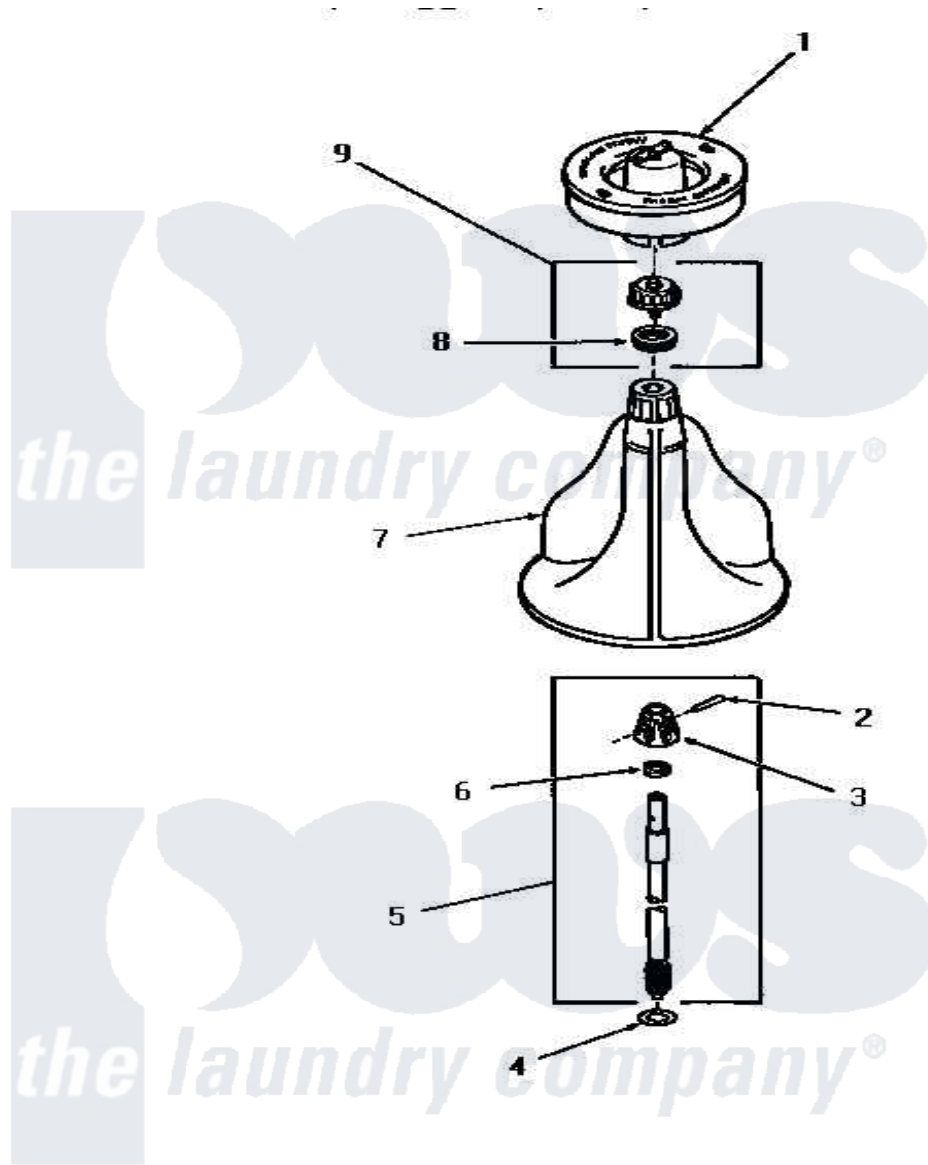

Amana FA2000 04 - AGITATOR, SHAFT & FABRIC SOFTENER DISP

AGITATOR, SHAFT AND FABRIC SOFTENER DISPENSER

Amana [Residential Amana FA2000 Washer Parts](#) Parts Diagram 04 - AGITATOR, SHAFT & FABRIC SOFTENER DISP
 Click on the part number to view part

Item	Original Part Number	Replaced By	Status	Part Description
1	23546		Not Available	ASSY,DISPENSER-FAB-SOF
2	20243			Pin, Taper
3	20056		Not Available	BLOCK, DRIVE
4	22135			Washer
5	21751	21751P		Assyshaft
6	20057	222T017P01		Washer FIB 21/32 ID X 1156 OD X 1/8
7	26006			Assembly, Agitator
8	21036			Clip, Cable
9	26015			Assembly, Cap And Ring-Agitator
"	26014			Assembly, Cap And Ring-Agitator