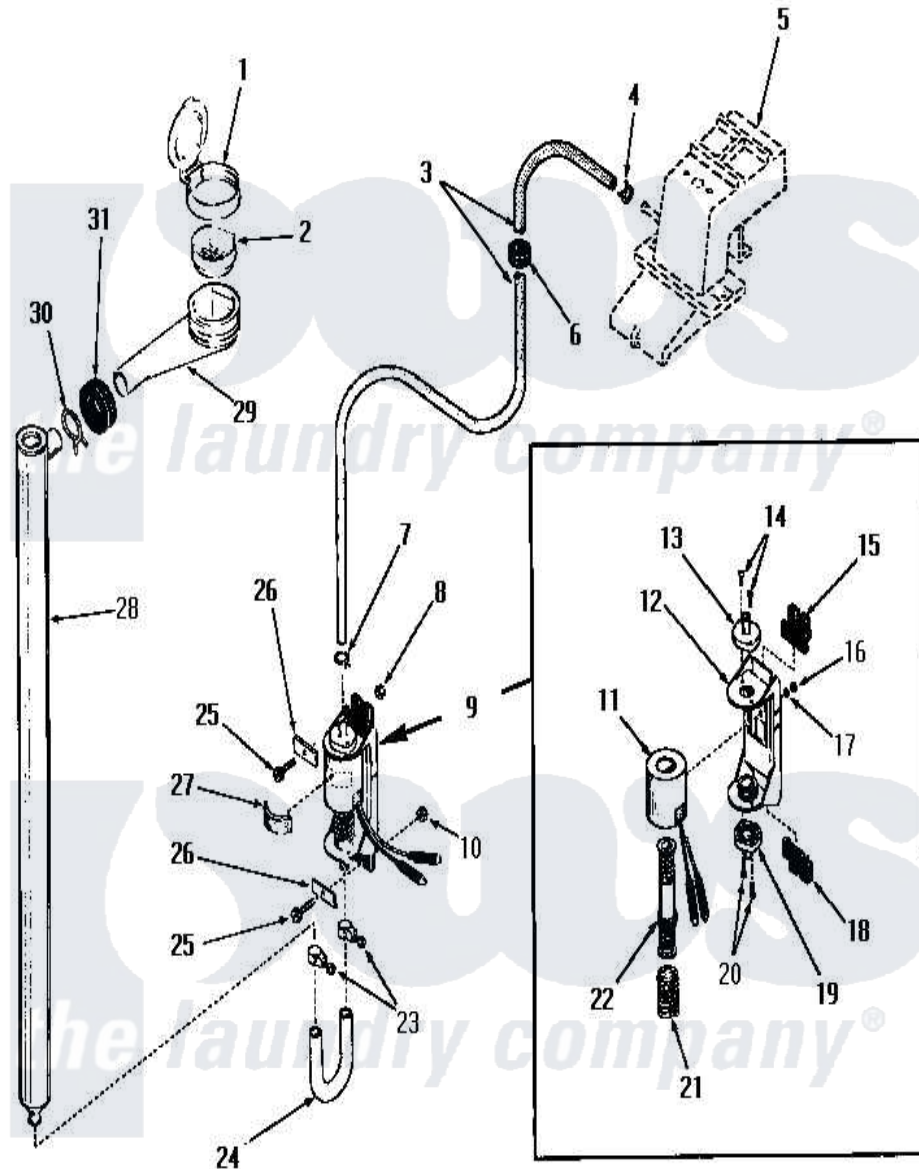

Amana FA2000 05 - BLEACH DISPENSER

Amana [Residential Amana FA2000 Washer Parts](#) Parts Diagram 05 - BLEACH DISPENSER
 Click on the part number to view part

Item	Original Part Number	Replaced By	Status	Part Description
1	22484		Not Available	BLEACH LID
2	21984			Cover, Dispenser
3	22300		Not Available	HOSE
4	23410		Not Available	HOSE CLAMP
5	Y00000000		Not Available	SEE NOTE WATER INLET
6	22299		Not Available	GROMMET
7	22295		Not Available	HOSE CLAMP
8	22001			Nut, 10-24 Nylon Hex BR
9	22337			Pump, Bleach
10	22001			Nut, 10-24 Nylon Hex BR
11	22337B		Not Available	COIL AND FRAME
12	22337A		Not Available	BASE
13	22337E		Not Available	HOSE CONNECTOR
14	51356		Not Available	SCREW,6-32 X 5/16 RD H
15	22337F		Not Available	ISOLATION MOUNT
16	22337G		Not Available	NUT

17	21735	Not Available	LOCKWASHER,No.10 INTSHKP
18	22337F	Not Available	ISOLATION MOUNT
19	22337E	Not Available	HOSE CONNECTOR
20	51356	Not Available	SCREW,6-32 X 5/16 RD H
21	22337D	Not Available	SPRING
22	22337C	Not Available	ARMATURE AND VALVE
23	24604	Not Available	HOSE CLAMP
24	22302	Not Available	HOSE
25	25989	Not Available	HEX HEAD SCREW
26	Y22287	Not Available	BLEACH PUMP BRACKET
27	25220	Not Available	BUMPER
28	22303	Not Available	TUBE,BLEACH
29	22377	Not Available	DISPENSER xREPLACE
30	Y03640	Not Available	CLAMP
31	20118	Not Available	GROMMET,1982 INV