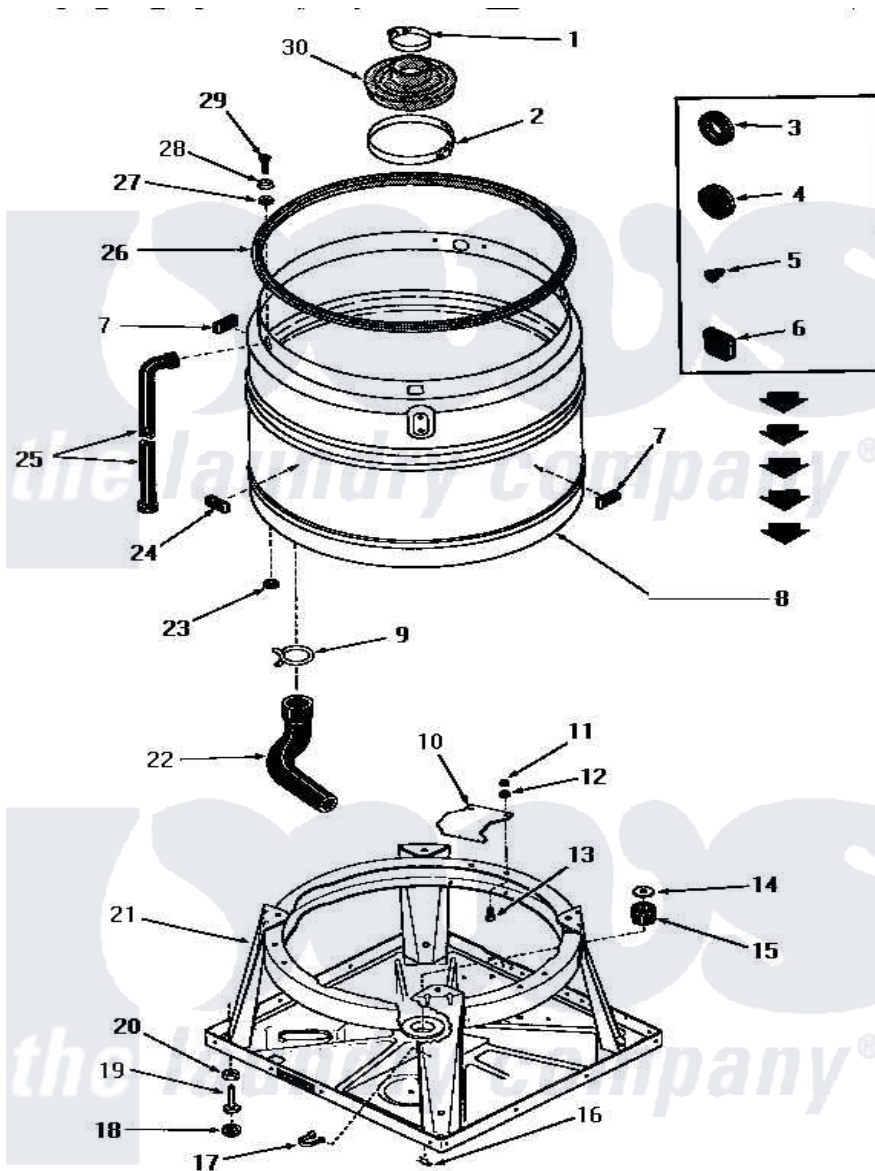

Amana FA2000 06 - BOOT, CHASSIS & DRAIN TUB

BOOT, CHASSIS AND DRAIN TUB

Amana [Residential Amana FA2000 Washer Parts](#) Parts Diagram 06 - BOOT, CHASSIS & DRAIN TUB
 Click on the part number to view part

Item	Original Part Number	Replaced By	Status	Part Description
1	20107			Upper Clamp
2	20108	F200201		Clamp Hose #56
3	20118		Not Available	GROMMET,1982 INV
4	20305	20-305		Sizzle Do Not Ship Ups
5	21393	21-393		Piezo Sounder
6	21651			Grommet
7	23258			Pad, Bumper
8	26034M		Not Available	ASSY,SPLASH TUB
9	10108			Seal
10	21905			Plate, Snubber
11	20275	27001225		Nut, Jam Mid Lock 1/4-20
12	03189			LoCkwasher, 1/4 Std-C P
13	02422			Screw, 1/4-20 X 1/2 HeX
14	20162		Not Available	SPACER
15	20195		Not Available	GROMMET
16	26012	2-6012		Blower Wheel

17	22837		Not Available	STRAP,WIRE
18	21749	40016001		Foot, Rubber
19	20409	22003428		Leg, Adjustable
20	Y21899	40038101		Nut, Leg
21	26028			Assembly, Chassis xReplace
22	25112			Hose
23	20115			Grommet
24	23257		Not Available	PAD,BUMPER
25	22818		Not Available	HOSE
26	21233		Not Available	GASKET
27	20112			Grommet
28	20111			Washer
29	20259		Not Available	SCREW
30	20129		Not Available	BOOT