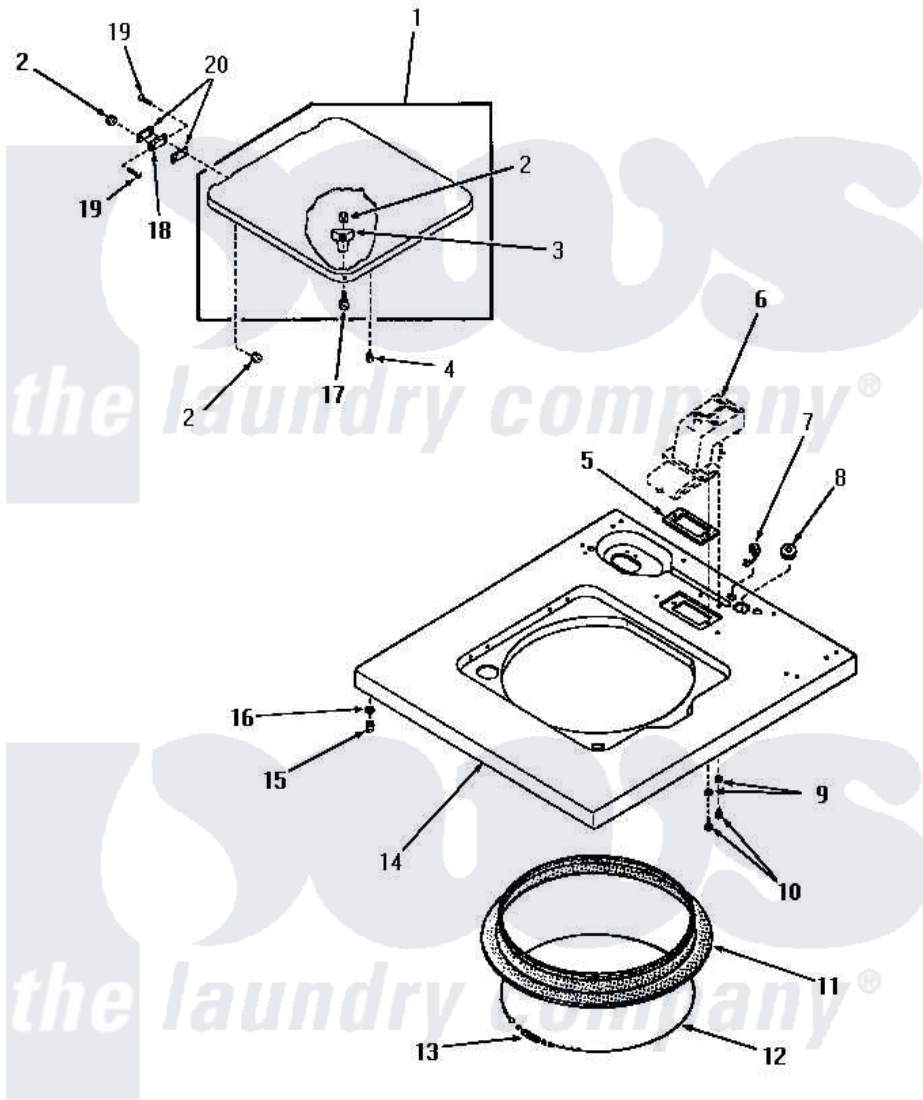

# Amana FA2000 07 - CABINET TOP & LOADING DOOR

## CABINET TOP AND LOADING DOOR

Amana [Residential Amana FA2000 Washer Parts](#) Parts Diagram 07 - CABINET TOP & LOADING DOOR  
 Click on the part number to view part

Item	Original Part Number	Replaced By	Status	Part Description
1	26901H		Not Available	ASSY,LID & CATCH
"	26901A		Not Available	LOADING DOOR, AVOCADO
"	26901K		Not Available	LOADING DOOR, COFFEE
"	26901L		Not Available	ASSY,LID & CATCH
"	26901W		Not Available	ASSY,LID & CATCH xREPLACE
"	26901C		Not Available	LOADING DOOR, COPPERTONE
2	<a href="#">21752</a>			Nut, 8-32 Hex Brilock
3	25217	<a href="#">R0603504</a>		Actuator, Door Switch
4	<a href="#">21176</a>			Bumper
5	23255		Not Available	GASKET
6	Y00000000		Not Available	SEE NOTE WATER INLET
7	21903	<a href="#">211881</a>		Grommet, Cord Part Not Used- Gas Models Only
8	20118		Not Available	GROMMET,1982 INV
9	<a href="#">20493</a>			Washer, 11/64 ID x 3/8 OD

10	55469	<a href="#">500226</a>	Screw, 8b-16 x 5/8 Tap
11	<a href="#">25277</a>		Guard, Rim
12	22352	Not Available	RETAINER,WIRE
13	20791	Not Available	SPRING
14	26819W	Not Available	CABINET TOP, WHITE
"	26819A	Not Available	CABINET TOP, AVOCADO
"	26819K	Not Available	CABINET TOP, COFFEE
"	26819C	Not Available	CABINET TOP, COPPERTONE
"	26819L	Not Available	ASSY, TOP
"	26819H	Not Available	CABINET TOP, HARVEST GOLD
15	23007	Not Available	CAGED NUT
16	24861	Not Available	LOCKWASHER, .448X.789SH
17	<a href="#">26769</a>		Assembly, Screw And Washer
18	<a href="#">21583</a>		Hinge
19	<a href="#">22649</a>		Screw, 8-32 X 13/32 FI
20	<a href="#">21584</a>		Gasket