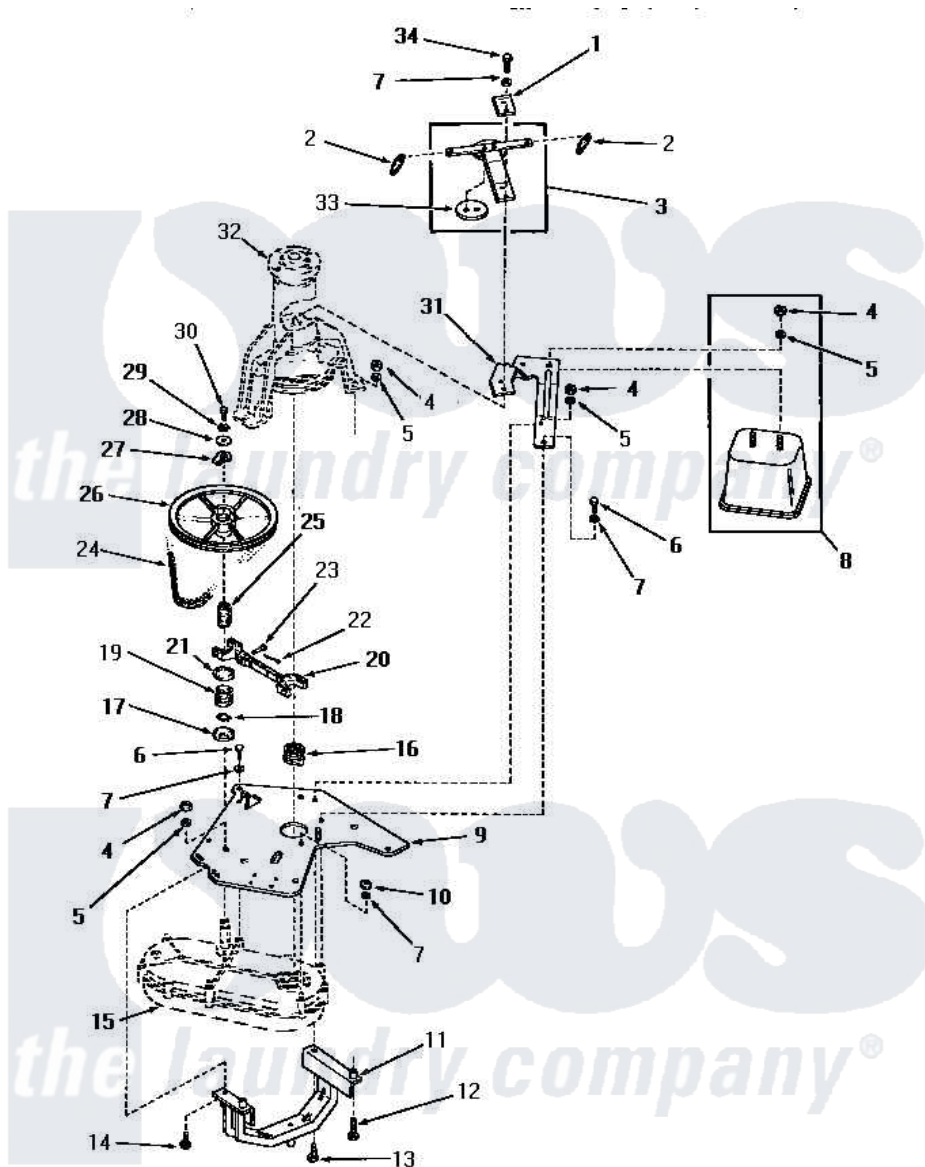

# Amana FA2000 08 - CBAL WEIGHT, BRKT, MTG PLT & TRANS

**COUNTERBALANCE WEIGHT, BRACKET,  
MOUNTING PLATE AND TRANSMISSION BELT**

Amana [Residential Amana FA2000 Washer Parts](#) Parts Diagram 08 - CBAL WEIGHT, BRKT, MTG PLT & TRANS  
Click on the part number to view part

Item	Original Part Number	Replaced By	Status	Part Description
1	<a href="#">22614</a>			Plate, Support
2	<a href="#">23632</a>			Spring
3	<a href="#">20168</a>			Assembly, Snubber
4	20274	<a href="#">62739</a>		Nut, Lock
5	<a href="#">20277</a>			Lockwasher, 3/8 Std X 3
6	<a href="#">20264</a>			Screw, 1/4-20 X 2 HeX H
7	<a href="#">03189</a>			LoCkwasher, 1/4 Std-C P
8	25230		Not Available	COUNTERBALANCE WEIGHT
9	24749		Not Available	MOUNTING PLATE
10	20275	<a href="#">27001225</a>		Nut, Jam Mid Lock 1/4-20
11	22702		Not Available	ASSY,YOKE & SLEEVE
12	Y22688		Not Available	SCREW,CAP-3/8-16X1-1/4
13	20255		Not Available	SCREW,3/8-16 X 1 HEX H
14	22687		Not Available	SCREW
15	Y00000000		Not Available	SEE NOTE TRANSMISSION ASSEMBLY
16	<a href="#">23647</a>			Jaw

17	26611	Not Available	RETAINER,SPRING-LOWER
18	<a href="#">23751</a>		Ring, Retaining
19	<a href="#">26609</a>		Spring
20	<a href="#">23732</a>		Assembly, Shifter Fork
21	<a href="#">26610</a>		Retainer, Spring-Upper
22	<a href="#">20248</a>		Pin, Cotter
23	23718	Not Available	PIN,SHIFTER
24	<a href="#">23758</a>		Belt
25	<a href="#">23644</a>		Hub
26	23773	Not Available	ASSY,PULLEY-TRANSMISSI
27	<a href="#">23643</a>		Pulley Stop
28	23716	Not Available	WASHER
29	Y03421	Not Available	LOCKWASHER
30	<a href="#">02422</a>		Screw, 1/4-20 X 1/2 HeX
31	25139	Not Available	BRACKET
32	Y00000000	Not Available	SEE NOTE MAIN BEARING
33	20453	Not Available	DISC,FRICITION
34	24233	Not Available	SCREW,CAP-1/4-20 X 3/4
NI	<a href="#">03200</a>		A-D Drive Lubricant
"	285P3	<a href="#">23911</a>	Kit Spring