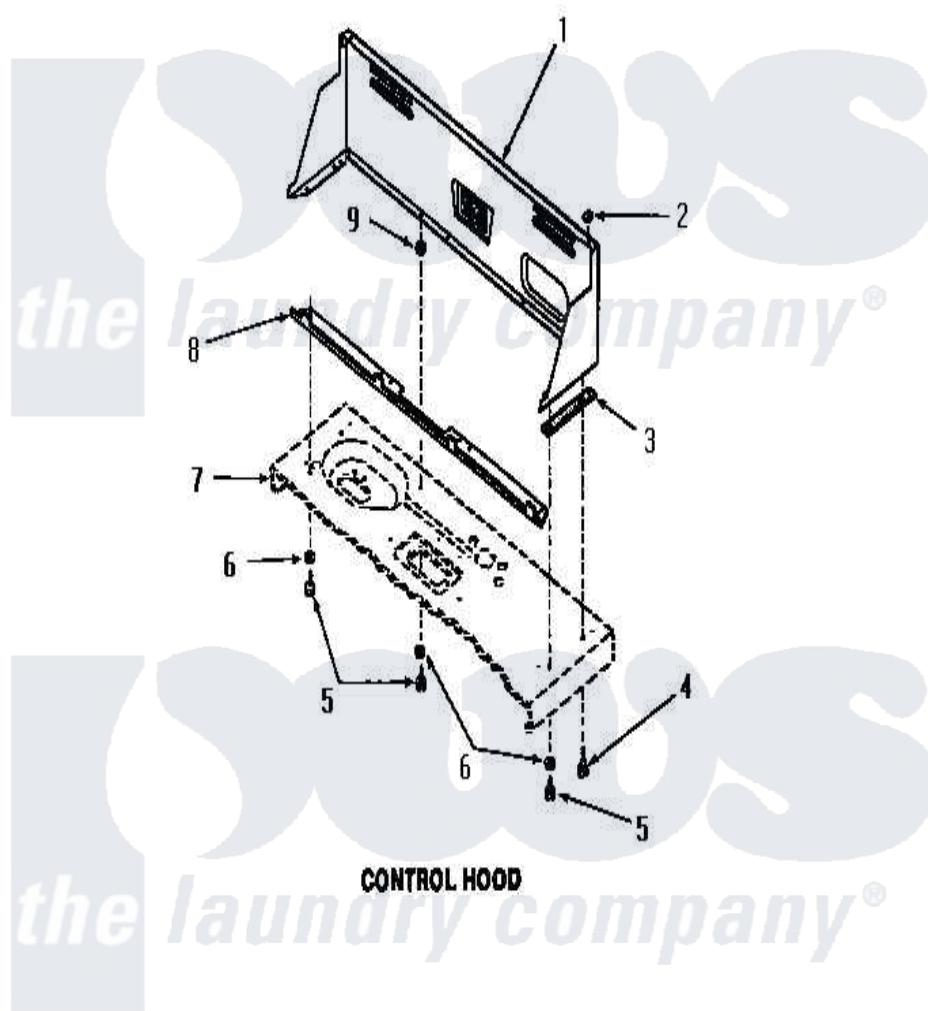

Amana FA2000 09 - CONTROL HOOD

Amana [Residential Amana FA2000 Washer Parts](#) Parts Diagram 09 - CONTROL HOOD
 Click on the part number to view part

Item	Original Part Number	Replaced By	Status	Part Description
1	26820W		Not Available	CONTROL HOOD, WHITE
"	26820H		Not Available	CONTROL HOOD GOLD
"	26820L		Not Available	CONTROL HOOD, ALMOND
"	26820C		Not Available	CONTROL HOOD, COPPERTONE
"	26820K		Not Available	CONTROL HOOD, COFFEE
"	26820A		Not Available	CONTROL HOOD, AVOCADO
2	24522			Nut, Speed-8ab-18 C1995
3	23028		Not Available	GASKET,CONTROL BOX END
4	25724		Not Available	HEX HEAD SCREW
5	52150	489464		Screw
6	20493			Washer, 11/64 ID x 3/8 OD
7	Y00000000		Not Available	SEE NOTE CABINET TOP
8	23360		Not Available	ANGLE
9	23425		Not Available	WASHER,7/32IDX7/16ODX.