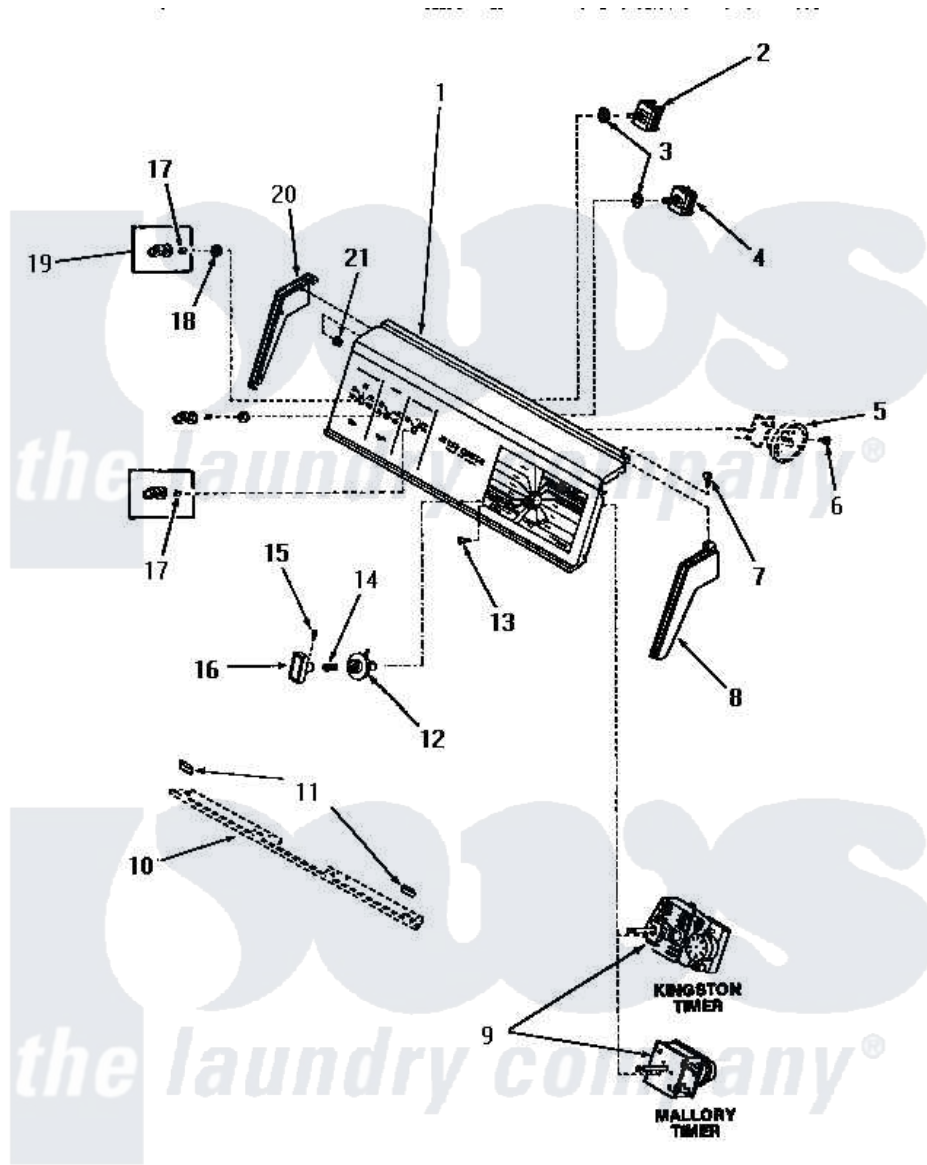

Amana FA2000 10 - CONTROL PANEL & CONTROLS

CONTROL PANEL AND CONTROLS

Amana [Residential Amana FA2000 Washer Parts](#) Parts Diagram 10 - CONTROL PANEL & CONTROLS
 Click on the part number to view part

Item	Original Part Number	Replaced By	Status	Part Description
1	27370		Not Available	SCREW
3	91176			Lockwasher, 3/8 Intshkp
5	Y00000000		Not Available	SEE NOTE PRESSURE SWITCH
6	23962	W10116760		Screw
7	25232		Not Available	SCREW,8AB-18X7/8 OVAL
8	25123		Not Available	CONTROL HOOD END, RIGHT
9	26410		Not Available	TIMER
10	Y00000000		Not Available	SEE NOTE PANEL BRACKET SUPPORT
11	24859		Not Available	SLEEVE,SUPPORT ANGLE
12	26326		Not Available	TIMER KNOB INDICATOR
13	70212			Screw, 8-32 X 5/32 RD H
14	26319			Spring
15	26318			Screw, 8-32 X 1/4 Set S
16	27382		Not Available	TIMER KNOB

17	23392	Not Available	CLIP FOR 26816 KNOB
18	24205		Nut, Knurled 3/8-24
19	27376	Not Available	No Longer Available
20	25124	Not Available	CONTROL HOOD END, LEFT
21	25126	5303284616	Clip