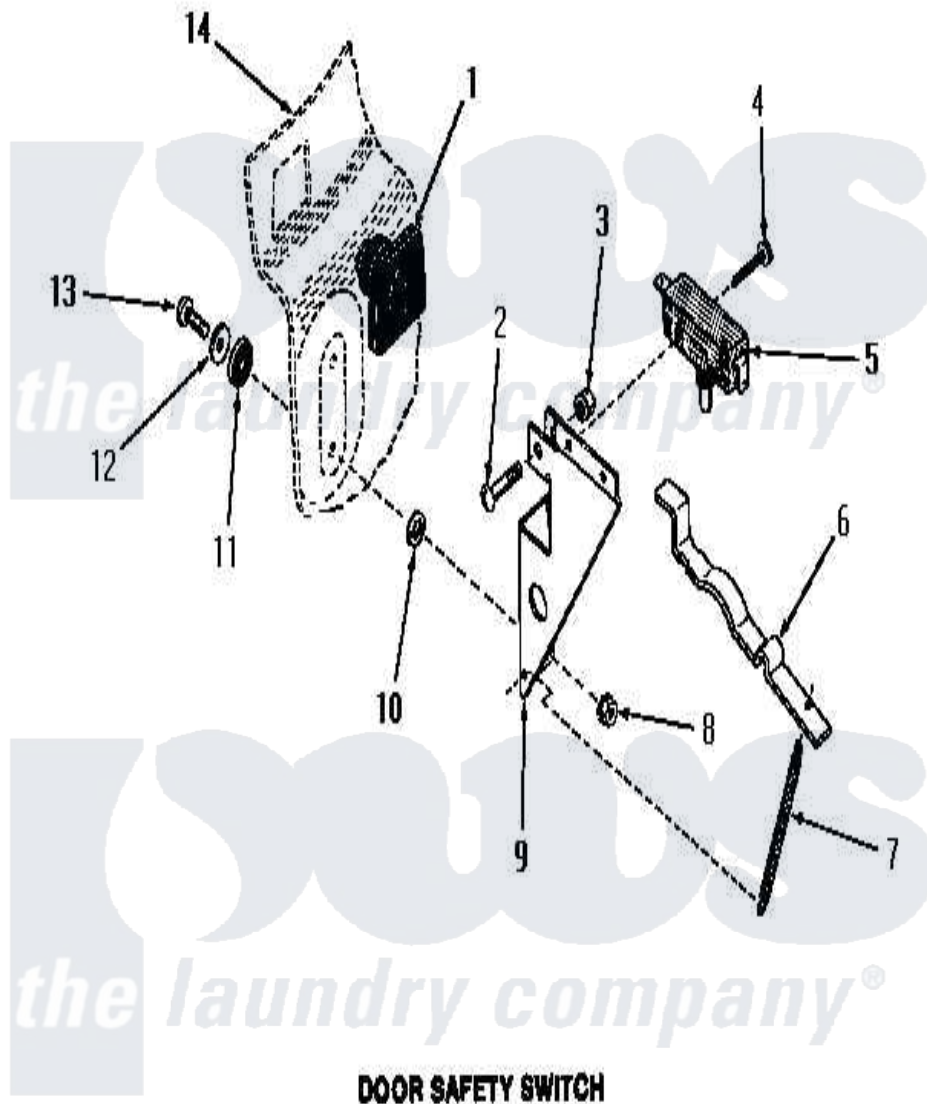

Amana FA2000 11 - DOOR SAFETY SWITCH

DOOR SAFETY SWITCH

Amana [Residential Amana FA2000 Washer Parts](#) Parts Diagram 11 - DOOR SAFETY SWITCH
 Click on the part number to view part

Item	Original Part Number	Replaced By	Status	Part Description
1	23591			Diaphragm
2	Y02370		Not Available	SCREW,10-24X15/16 HEX
3	22001			Nut, 10-24 Nylon Hex BR
4	51783			Screw, 6b-20 X 7/8 HeX
5	23540		Not Available	SWITCH
6	23592		Not Available	ARM
7	26766		Not Available	SPRING
8	23951	M0282009		Nut
9	22783		Not Available	BRACKET
10	21735		Not Available	LOCKWASHER,No.10 INTSHKP
11	02928		Not Available	WASHER
12	20492	M0270504		Washer
13	21081			Screw, 10-24 X 1/2 RD H
14	Y00000000		Not Available	SEE NOTE DRAIN TUB