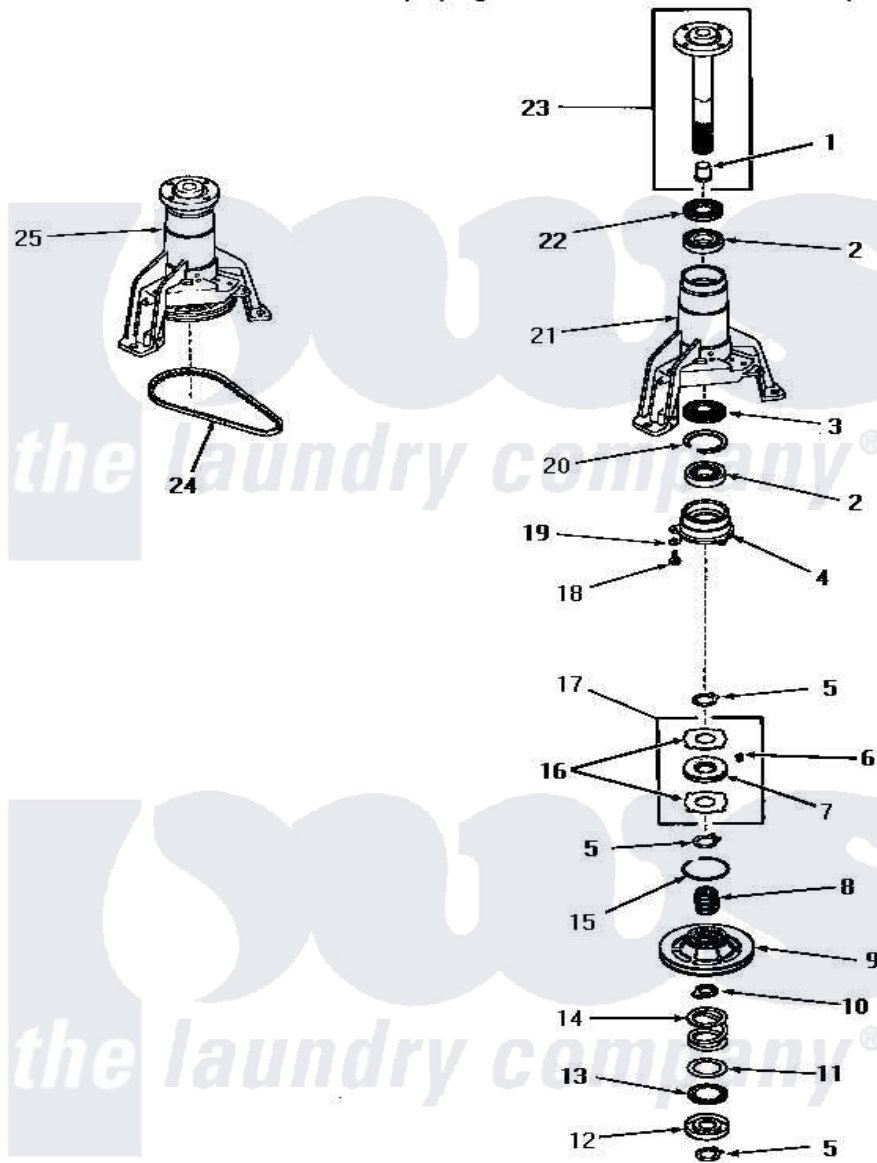

Amana FA2000 13 - MAIN BEARING ASSY & SPIN BELT

MAIN BEARING ASSEMBLY AND SPIN BELT

Amana [Residential Amana FA2000 Washer Parts](#) Parts Diagram 13 - MAIN BEARING ASSY & SPIN BELT
 Click on the part number to view part

Item	Original Part Number	Replaced By	Status	Part Description
1	25854			Bearing
2	20012			Bearing
3	26247			Slinger, Water
4	23639			Retainer
5	23724			Ring, Retaining
6	24500			Clip, Spring
7	23708			Assembly, Brake Disk
8	23634		Not Available	HUB
9	24690			Assembly, Spin Pulley
10	23635		Not Available	STOP
11	23722			Race, Bearing
12	23640			Retainer
13	23721		Not Available	BEARING,NEEDLE
14	23723			Spring
15	Y23720		Not Available	RING,SNAP
16	23637		Not Available	DISC,BRAKE

17	24599		Assembly, Brake Disk
18	02422		Screw, 1/4-20 X 1/2 HeX
19	02431		Lockwasher, 1/4 Ext Shk
20	20084	Not Available	RING,RETAINING
21	25979	Not Available	HOUSING,MAIN BEARING
22	Y21659	Not Available	SEAL
23	23731		Assembly, Spin Shaft
24	23759	Not Available	BELT
25	26018		AsseMbly, Bearing Housing-M
NI	03200		A-D Drive Lubricant