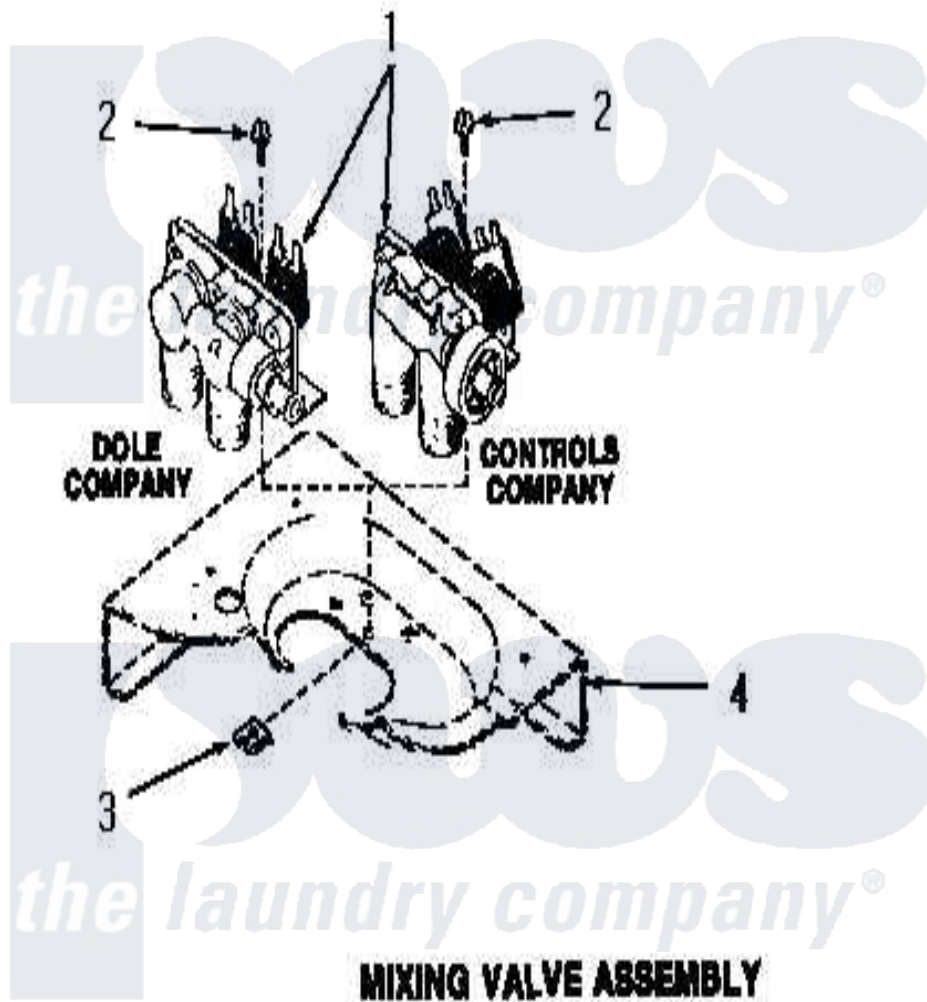

Amana FA2000 14 - MIXING VALVE ASSY

Amana [Residential Amana FA2000 Washer Parts](#) Parts Diagram 14 - MIXING VALVE ASSY
 Click on the part number to view part

Item	Original Part Number	Replaced By	Status	Part Description
1	25833			Valve, Mixing
2	23962	W10116760		Screw
3	23277		Not Available	NUT,SPEED
4	Y00000000		Not Available	SEE NOTE CABINET TOP