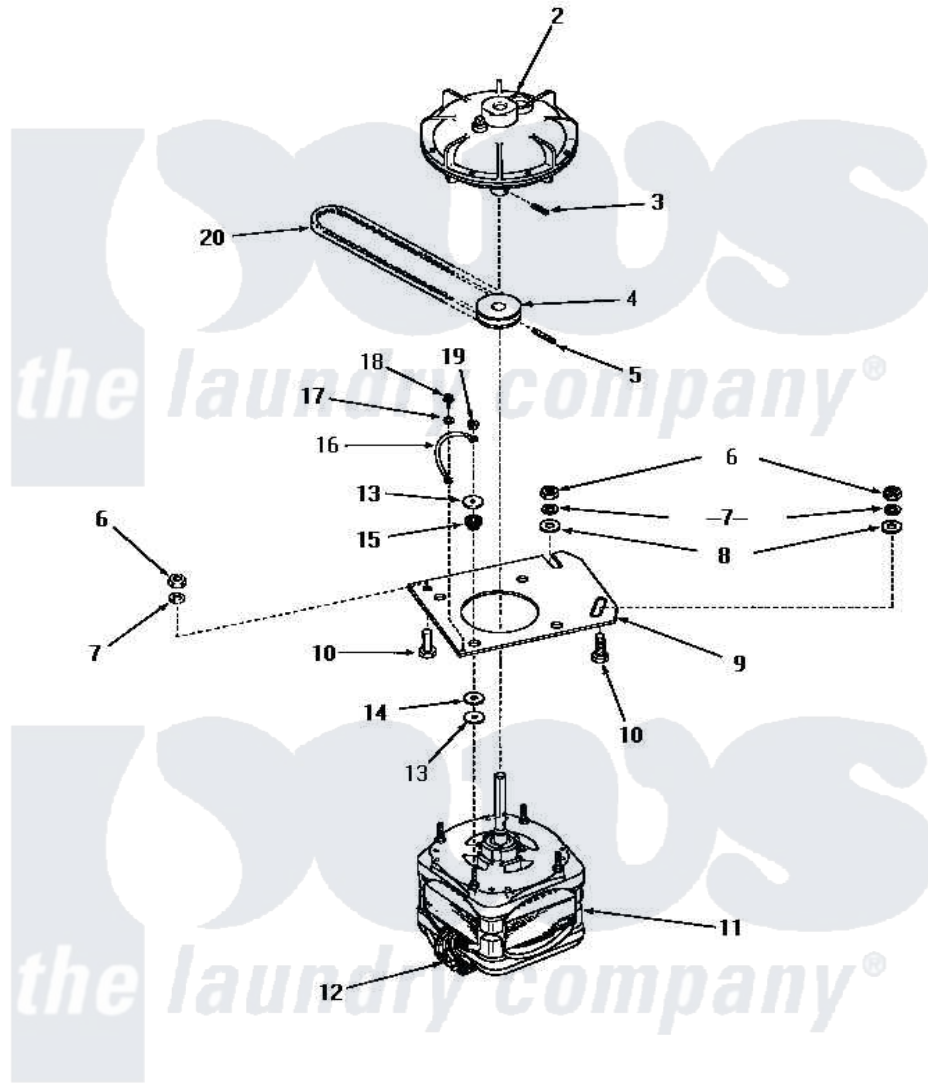

Amana FA2000 15 - MOTOR, FLUID DRIVE & PUMP BELT

MOTOR, FLUID DRIVE AND PUMP BELT

Amana [Residential Amana FA2000 Washer Parts](#) Parts Diagram 15 - MOTOR, FLUID DRIVE & PUMP BELT
 Click on the part number to view part

Item	Original Part Number	Replaced By	Status	Part Description
2	24706			Assembly, Fluid Drive
3	24703		Not Available	PIN,ROLL
4	26116			Pulley, Drive
5	23750			Pin, Roll
6	20274	62739		Nut, Lock
7	20277			Lockwasher, 3/8 Std X 3
8	20279			Washer, 13/32 ID x 13/16 OD
9	23769		Not Available	PLATE,MOUNTING
10	20255		Not Available	SCREW,3/8-16 X 1 HEX H
11	24725		Not Available	MOTOR, ONE SPEED, 120V, 60 HZ.
12	Y24149			Switch, Motor
"	24140		Not Available	SWITCH,MOTOR
13	20103	M0270519		Washer
14	20104			Washer
15	20102		Not Available	WASHER
16	25484		Not Available	GROUND WIRE

17	21735	Not Available	LOCKWASHER,No.10 INTSHKP
18	20530		Screw, 10-24 x 3/8 Hex
19	23604		Nut, Hex 10-32 Lock
20	23759	Not Available	BELT
NI	20299	Not Available	FLUID DRIVE FLUID-BULK