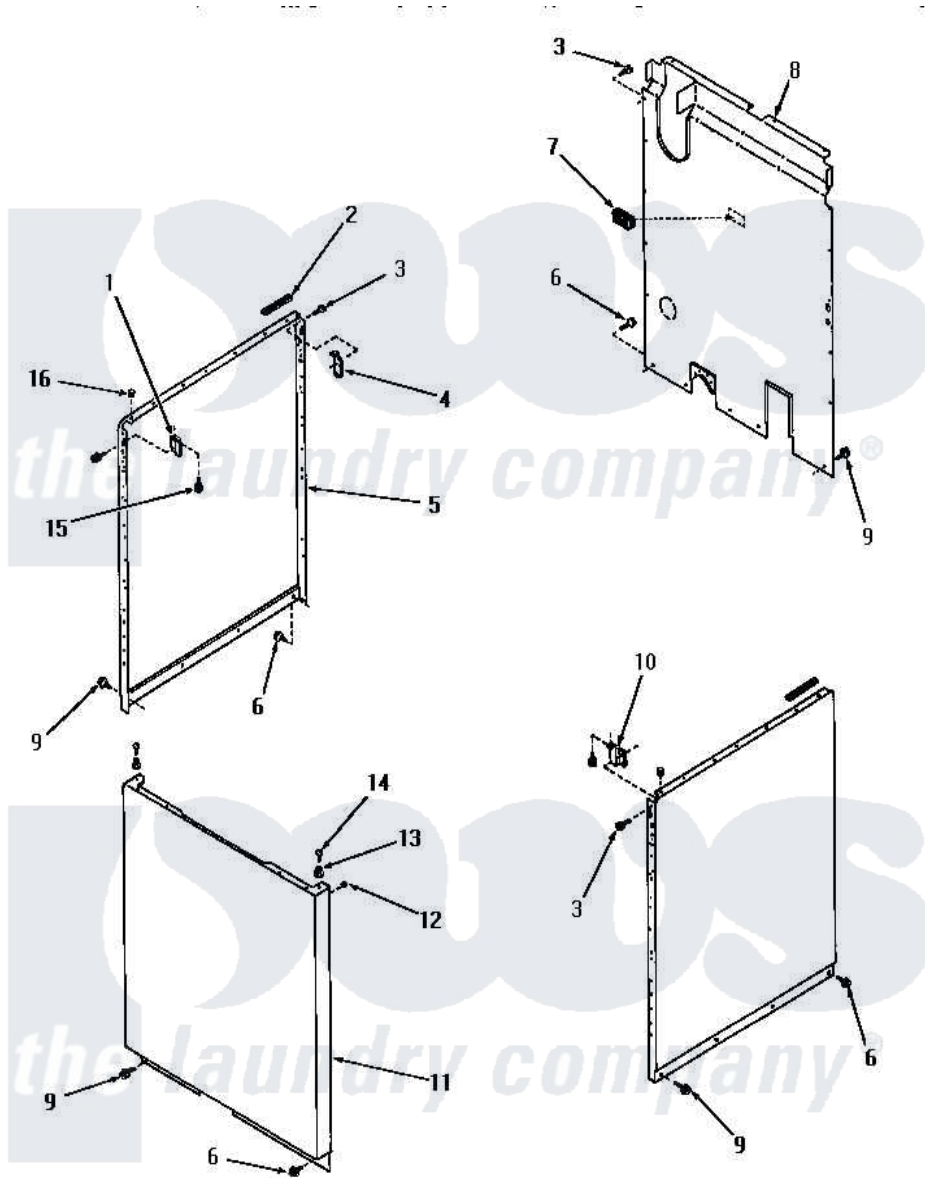

Amana FA2000 16 - PANELS

PANELS

Amana [Residential Amana FA2000 Washer Parts](#) Parts Diagram 16 - PANELS
 Click on the part number to view part

Item	Original Part Number	Replaced By	Status	Part Description
1	26691H		Not Available	TOP HOLD-DOWN BRACKET, LEFT-FR
"	26691L		Not Available	TOP HOLD-DOWN BRACKET, LEFT-FR
"	26691C		Not Available	TOP HOLD-DOWN BRACKET, LEFT-FR
"	26691K		Not Available	TOP HOLD-DOWN BRACKET, LEFT-FR
"	26691A		Not Available	TOP HOLD-DOWN BRACKET, LEFT FR
"	26691W		Not Available	TOP HOLD-DOWN BRACKET, LEFT-FR
2	80312			Bumper Pad
3	51784		Not Available	SCREW, 10B-16 X 1/2 HEX
4	52487			Lug, Hold-Down
5	26821L		Not Available	PANEL, SIDE
"	26821A		Not Available	PANEL, SIDE
"	26821C		Not Available	SIDE PANEL, RIGHT OR LEFT, COP

"	26821H		Not Available	PANEL,SIDE
"	26821K		Not Available	SIDE PANEL, RIGHT OR LEFT, COF
"	26821W		Not Available	SIDE PANEL, LEFT OR RIGHT, WHI
6	26415	27001200		Screw
7	23257		Not Available	PAD,BUMPER
8	24342GR		Not Available	REAR PANEL, GRAY
9	26592		Not Available	HEX HEAD SCREW
10	26690		Not Available	BRACKET,HOLD DOWN-R.H.
11	26822C		Not Available	LOADING DOOR, COPPERTONE
"	26822K		Not Available	FRONT PANEL, COFFEE
"	26822L		Not Available	PANEL,FRONT
"	26822A		Not Available	PANEL,FRONT
"	26822H		Not Available	PANEL,FRONT
"	26822W		Not Available	LOADING DOOR, WHITE
12	20387			Bumper
13	23020		Not Available	MOUNT,PANEL
14	Q6535		Not Available	SCREW,10B-16 X 3/4 ROU
15	23008			Screw, 10-24 X 3/4 Sems
16	21176			Bumper