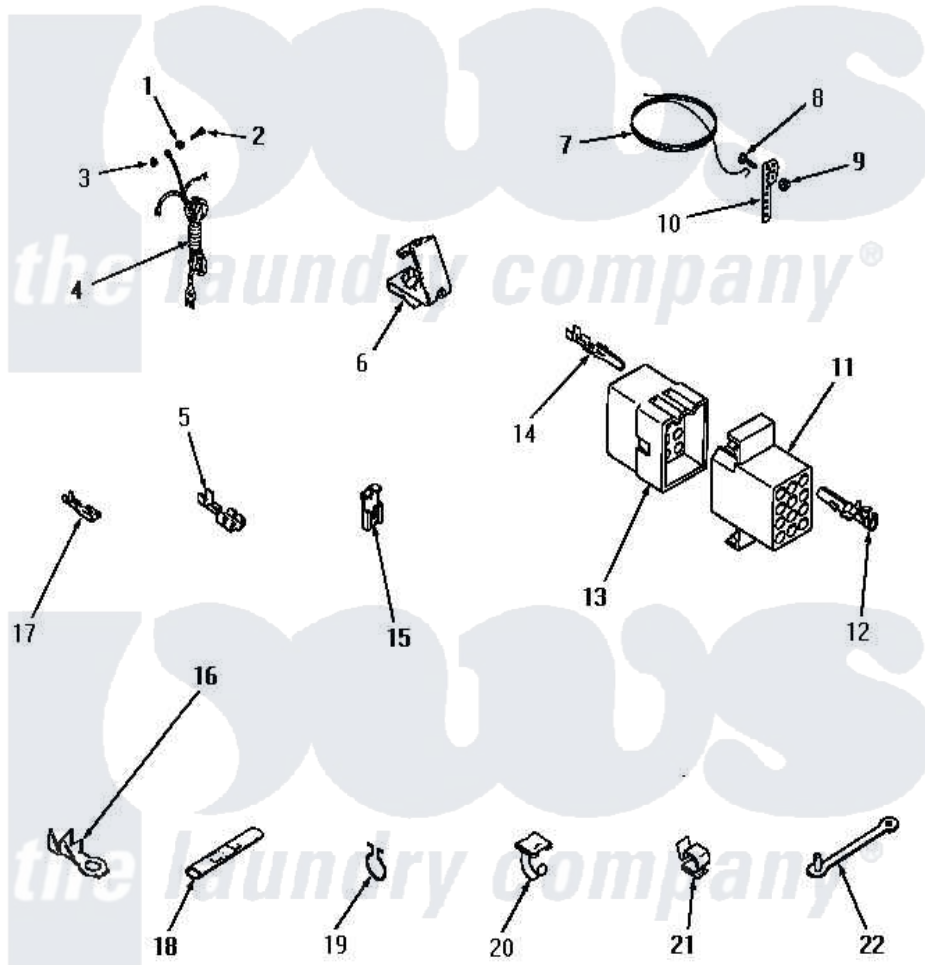

Amana FA2000 17 - POWER CORD, WIRE & TERMINALS

POWER CORD, WIRE AND TERMINALS

Amana [Residential Amana FA2000 Washer Parts](#) Parts Diagram 17 - POWER CORD, WIRE & TERMINALS
 Click on the part number to view part

Item	Original Part Number	Replaced By	Status	Part Description
1	03815			Lockwasher, No.10 Ext Shk
2	20267			Screw, 10-24 X 3/8 Round
3	03673		Not Available	NUT
4	22660		Not Available	POWER CORD AND PLUG
5	Y00119		Not Available	SPADE TERMINAL(18 GAUGE) (1/4 INCH-(1) 18 GAUGE WIRE)
6	00158		Not Available	GROUND CLIP
7	Y21429		Not Available	GROUND WIRE
8	21431		Not Available	ROUND HEAD SCREW
9	Y20278		Not Available	LOCKWASHER
10	21430		Not Available	STRAP,GROUND
11	23042		Not Available	RECEPTACLE
"	Y23034	26163		Receptacle, 9 Circuit
"	23036			Receptacle, 12 Circuit
"	23038		Not Available	RECEPTACLE,15 CIRCUIT
"	23039	697780		Receptacle,

12	Y00117	5011-XX		093 Female Socket
13	23035		Not Available	PLUG,12 CIRCUIT
"	23033			Plug, 9 Circuit
"	23037			Plug, 15 Circuit
"	23041			Plug, 6 Circuit
"	23040			Plug-3 Circuit
14	Y00116			Terminal, Pin-Male
15	Y00120			Terminal, Flag-1/4 Fema
16	00110			No.10 18 Gauge Wire
17	00112			Terminal, Spade-3/16 Fe
18	21091		Not Available	CONNECTOR TWO 1/4 INCH MALE
19	51291			Clip, Wire
20	21793		Not Available	CABLE CLIP
21	21036			Clip, Cable
22	22837		Not Available	STRAP, WIRE