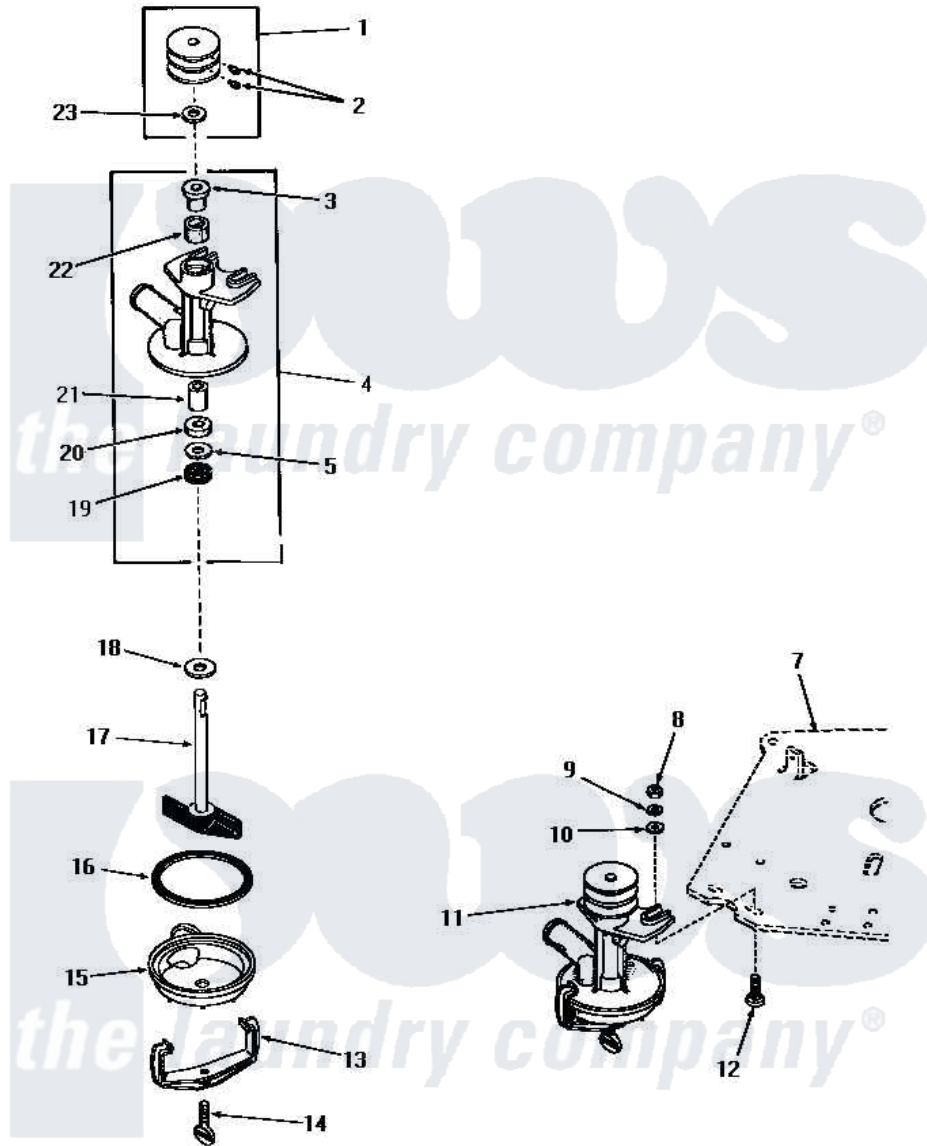

Amana FA2000 18 - PUMP ASSY

PUMP ASSEMBLY

Amana [Residential Amana FA2000 Washer Parts](#) Parts Diagram 18 - PUMP ASSY

[Click on the part number to view part](#)

Item	Original Part Number	Replaced By	Status	Part Description
1	23770		Not Available	ASSY,PULLEY
2	02771			Screw, 1/4-20 x 3/8 Hex S
3	20072			Bearing
4	20763		Not Available	PUMP BODY
5	20093			Washer, 29/64 ID x 63/64 OD
7	Y00000000		Not Available	SEE NOTE MOUNTING PLATE
8	20275	27001225		Nut, Jam Mid Lock 1/4-20
9	03189			LoCkwasher, 1/4 Std-C P
10	20176			Washer, .2656 ID x 9/16 OD
11	25178		Not Available	ASSY,PUMP
12	24390			Bolt
13	20066			Clamp, Pump
14	20161			Screw, 5/16-18 X 1-1/16
15	04316		Not Available	BOTTOM,PUMP
16	20097		Not Available	GASKET
17	04372		Not Available	ASSY,IMPELLER

18	20099		Washer, .440idx1.125odx
19	20095		Seal
20	20094		Packing Material
21	20071		Bearing
22	26479		Wick
23	26919	Not Available	WASHER,PUMP PULLEY
NI	131P3		Kit, Pump Kt85