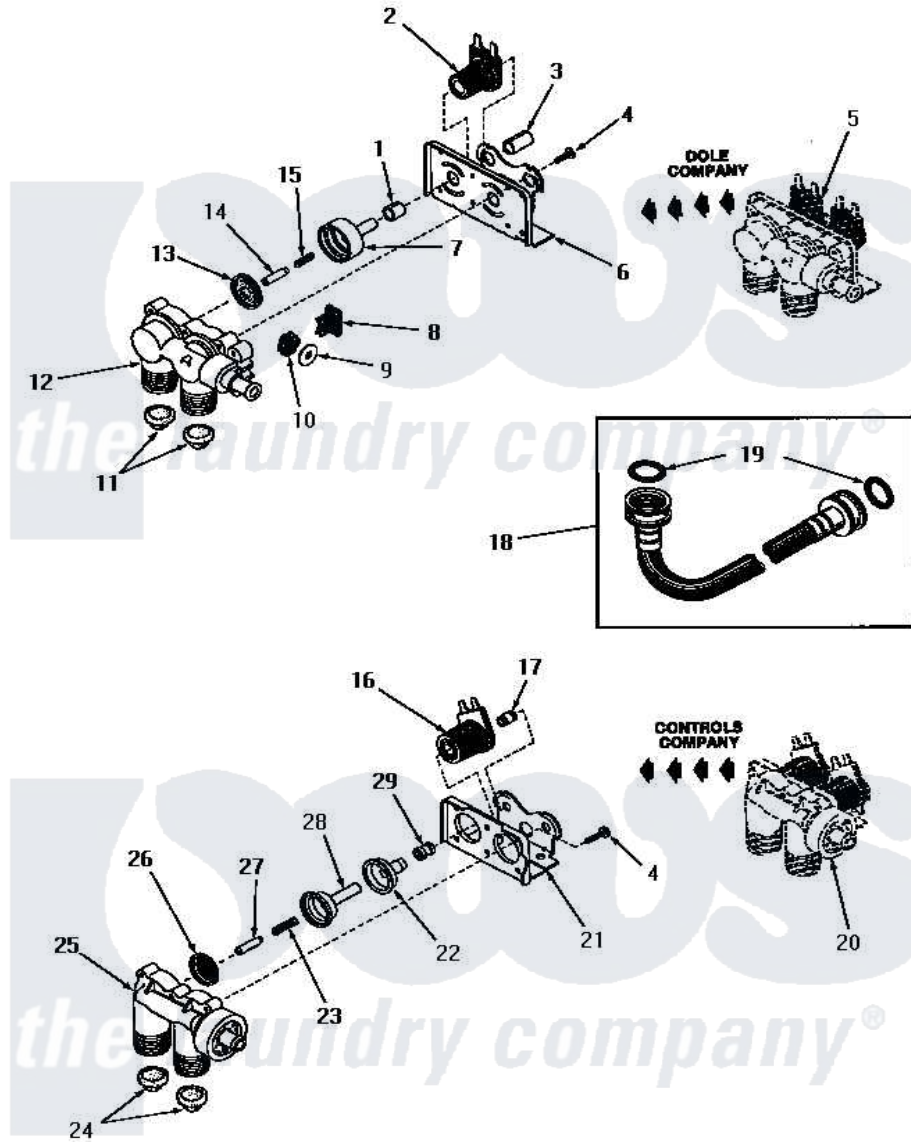

Amana FA2001 01 - 25832 & 25833 MIXING VALVE ASSEMBLIES

25832 and 25833 MIXING VALVE ASSEMBLIES
(See Page 18 for complete assembly)

Amana [Residential Amana FA2001 Washer Parts](#) Parts Diagram 01 - 25832 & 25833 MIXING VALVE ASSEMBLIES
Click on the part number to view part

Item	Original Part Number	Replaced By	Status	Part Description
1	24129		Not Available	SLEEVE,SHORT
2	24126	33930		Valve, Mixing
3	24128		Not Available	SLEEVE,LONG
4	25817C		Not Available	SCREW
5	Y00000000		Not Available	SEE NOTE MIXING VALVE ASSEMBLY
6	Y24127		Not Available	MOUNTING BRACKET
7	24130			Guide, Armature
8	Y24135		Not Available	PLUG,FLOW REGULATOR
9	23224G		Not Available	DIFFUSER
10	21187C		Not Available	REGULATOR,FLOW
11	24122	22002960		Strainer, Washer Inlet
12	24125			Body, Valve
13	24134		Not Available	DIAPHRAGM
14	24132		Not Available	ARMATURE
15	24131		Not Available	SPRING
16	24596A		Not Available	SOLENOID

17	25817M	Not Available	SOLENOID PLUG
18	20241	EZ20241	20 x 24 x 1 Filter 1 Metal Side
19	20290	Y013783	Washer, Inlet Hose
20	Y00000000	Not Available	SEE NOTE MIXING VALVE ASSEMBLY
21	25817B	Not Available	MOUNTING BRACKET
22	25817E	Not Available	SLEEVE, GUIDE xREPLACE
23	25817G	Not Available	SPRING
24	24122	22002960	Strainer, Washer Inlet
25	Y24124	Not Available	VALVE BODY
26	25817K	Not Available	DIAPHRAGM
27	25817H	Not Available	ARMATURE
28	25817F	Not Available	ARMATURE GUIDE
29	25817D	Not Available	SLEEVE ADAPTER