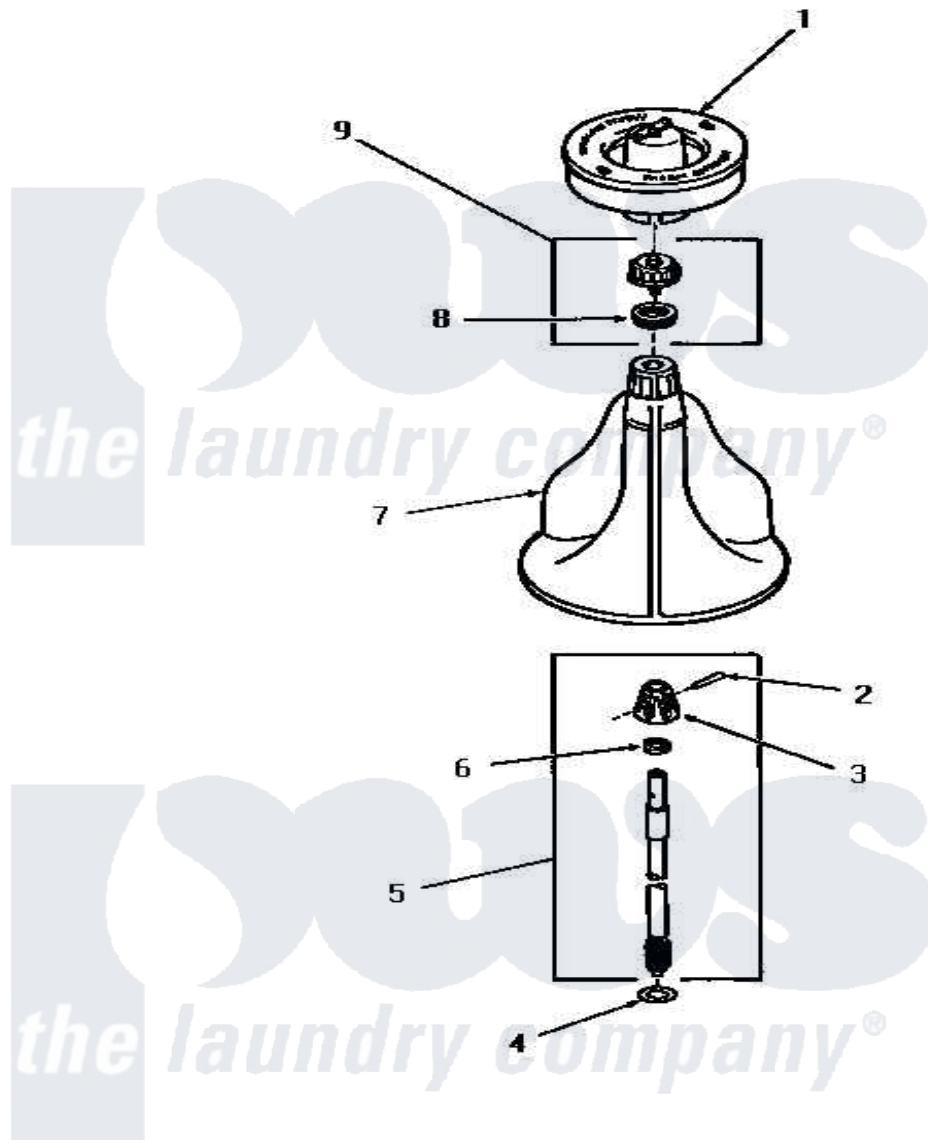

Amana FA2001 04 - AGITATOR, SHAFT & FABRIC SOFTENER DISP

AGITATOR, SHAFT AND FABRIC SOFTENER DISPENSER

Amana Residential Amana FA2001 Washer Parts Parts Diagram 04 - AGITATOR, SHAFT & FABRIC SOFTENER DISP
 Click on the part number to view part

Item	Original Part Number	Replaced By	Status	Part Description
1	23546		Not Available	ASSY,DISPENSER-FAB-SOF
2	20243			Pin, Taper
3	20056		Not Available	BLOCK, DRIVE
4	22135			Washer
5	21751	21751P		Assyshaft
6	20057	222T017P01		Washer FIB 21/32 ID X 1156 OD X 1/8
7	26006			Assembly, Agitator
8	21036			Clip, Cable
9	26015			Assembly, Cap And Ring-Agitator
"	26014			Assembly, Cap And Ring-Agitator