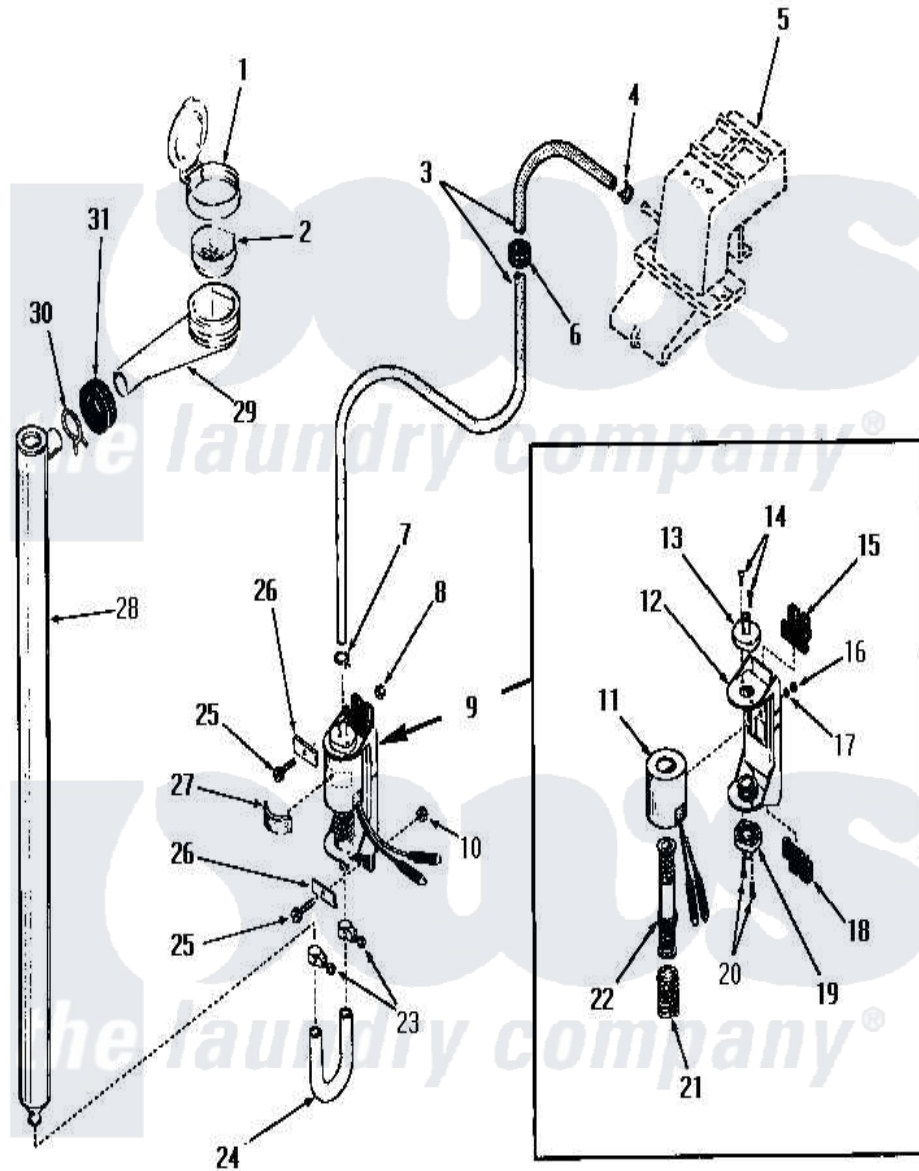

Amana FA2001 05 - BLEACH DISPENSER

Amana [Residential Amana FA2001 Washer Parts](#) Parts Diagram 05 - BLEACH DISPENSER
 Click on the part number to view part

Item	Original Part Number	Replaced By	Status	Part Description
1	22484		Not Available	BLEACH LID
2	21984			Cover, Dispenser
3	22300		Not Available	HOSE
4	23410		Not Available	HOSE CLAMP
5	Y00000000		Not Available	SEE NOTE WATER INLET
6	22299		Not Available	GROMMET
7	22295		Not Available	HOSE CLAMP
8	22001			Nut, 10-24 Nylon Hex BR
9	22337			Pump, Bleach
10	22001			Nut, 10-24 Nylon Hex BR
11	22337B		Not Available	COIL AND FRAME
12	22337A		Not Available	BASE
13	22337E		Not Available	HOSE CONNECTOR
14	51356		Not Available	SCREW,6-32 X 5/16 RD H
15	22337F		Not Available	ISOLATION MOUNT
16	22337G		Not Available	NUT

17	21735	Not Available	LOCKWASHER,No.10 INTSHKP
18	22337F	Not Available	ISOLATION MOUNT
19	22337E	Not Available	HOSE CONNECTOR
20	51356	Not Available	SCREW,6-32 X 5/16 RD H
21	22337D	Not Available	SPRING
22	22337C	Not Available	ARMATURE AND VALVE
23	24604	Not Available	HOSE CLAMP
24	22302	Not Available	HOSE
25	25989	Not Available	HEX HEAD SCREW
26	Y22287	Not Available	BLEACH PUMP BRACKET
27	25220	Not Available	BUMPER
28	22303	Not Available	TUBE,BLEACH
29	22377	Not Available	DISPENSER xREPLACE
30	Y03640	Not Available	CLAMP
31	20118	Not Available	GROMMET,1982 INV