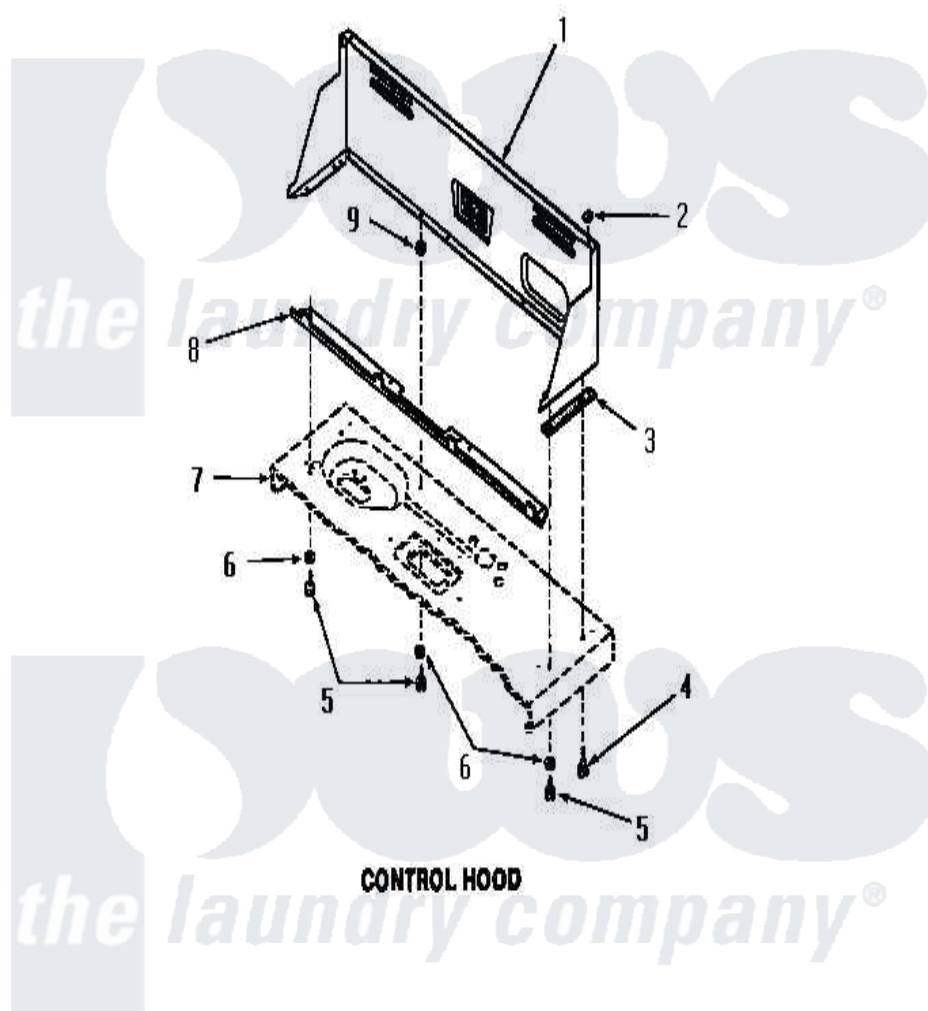

Amana FA2001 09 - CONTROL HOOD

Amana [Residential Amana FA2001 Washer Parts](#) Parts Diagram 09 - CONTROL HOOD
 Click on the part number to view part

Item	Original Part Number	Replaced By	Status	Part Description
1	26820W		Not Available	CONTROL HOOD, WHITE
"	26820H		Not Available	CONTROL HOOD GOLD
"	26820L		Not Available	CONTROL HOOD, ALMOND
"	26820C		Not Available	CONTROL HOOD, COPPERTONE
"	26820K		Not Available	CONTROL HOOD, COFFEE
"	26820A		Not Available	CONTROL HOOD, AVOCADO
2	24522			Nut, Speed-8ab-18 C1995
3	23028		Not Available	GASKET,CONTROL BOX END
4	25724		Not Available	HEX HEAD SCREW
5	52150	489464		Screw
6	20493			Washer, 11/64 ID x 3/8 OD
7	Y00000000		Not Available	SEE NOTE CABINET TOP
8	23360		Not Available	ANGLE
9	23425		Not Available	WASHER,7/32IDX7/16ODX.