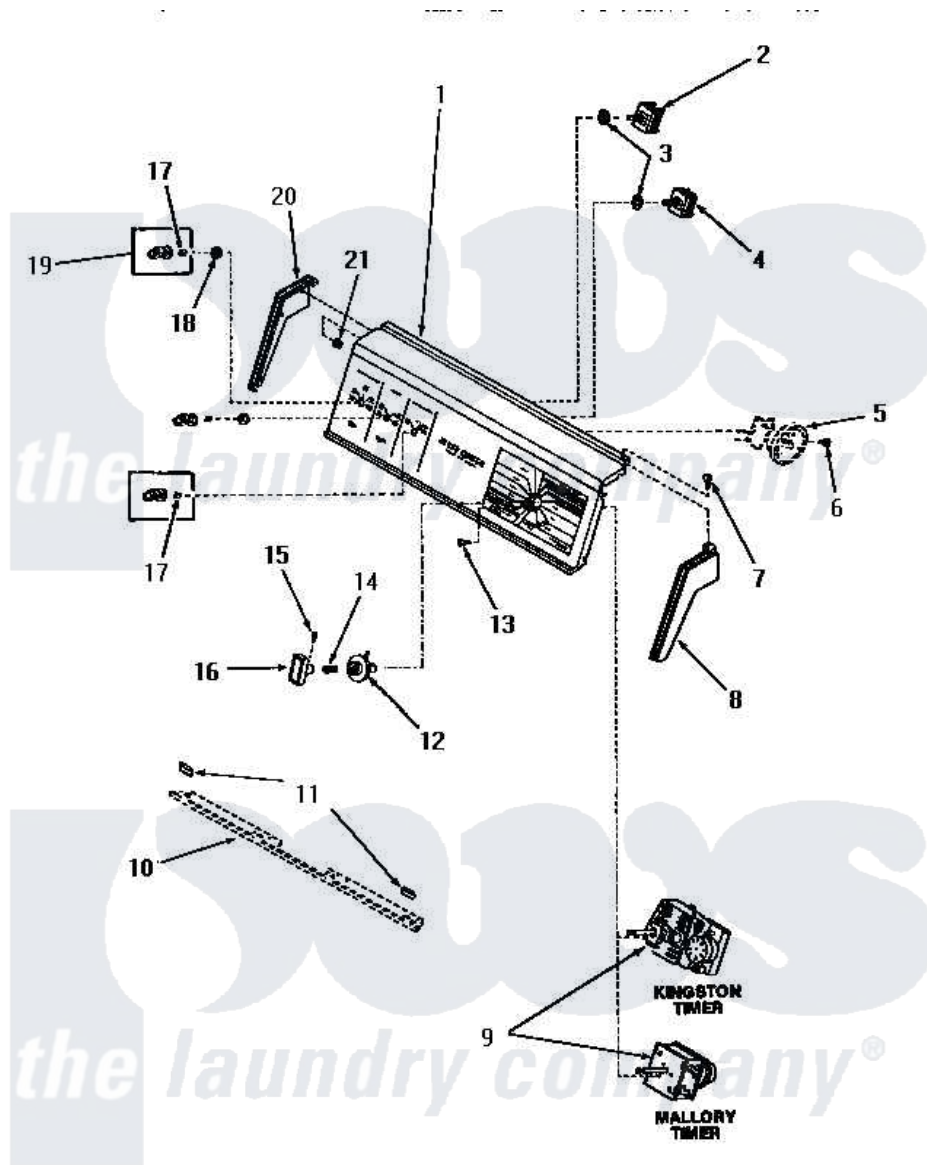

Amana FA2001 10 - CONTROL PANEL & CONTROLS

CONTROL PANEL AND CONTROLS

Amana [Residential Amana FA2001 Washer Parts](#) Parts Diagram 10 - CONTROL PANEL & CONTROLS

[Click on the part number to view part](#)

Item	Original Part Number	Replaced By	Status	Part Description
1	27370		Not Available	SCREW
3	91176			Lockwasher, 3/8 Intshkp
5	Y00000000		Not Available	SEE NOTE PRESSURE SWITCH
6	23962	W10116760		Screw
7	25232		Not Available	SCREW,8AB-18X7/8 OVAL
8	25123		Not Available	CONTROL HOOD END, RIGHT
9	26410		Not Available	TIMER
10	Y00000000		Not Available	SEE NOTE PANEL BRACKET SUPPORT
11	24859		Not Available	SLEEVE,SUPPORT ANGLE
12	26326		Not Available	TIMER KNOB INDICATOR
13	70212			Screw, 8-32 X 5/32 RD H
14	26319			Spring
15	26318			Screw, 8-32 X 1/4 Set S
16	27382		Not Available	TIMER KNOB

17	23392	Not Available	CLIP FOR 26816 KNOB
18	24205		Nut, Knurled 3/8-24
19	27376	Not Available	No Longer Available
20	25124	Not Available	CONTROL HOOD END, LEFT
21	25126	5303284616	Clip