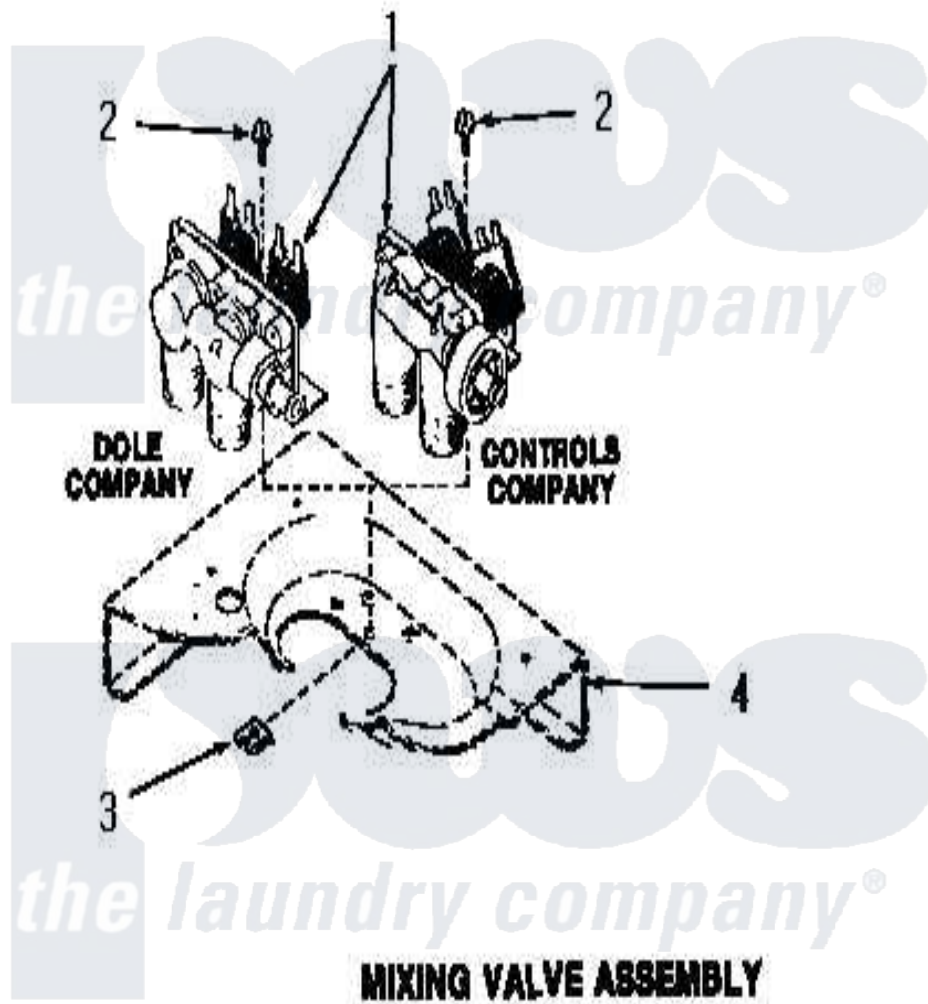

# Amana FA2001 14 - MIXING VALVE ASSY

Amana [Residential Amana FA2001 Washer Parts](#) Parts Diagram 14 - MIXING VALVE ASSY  
 Click on the part number to view part

Item	Original Part Number	Replaced By	Status	Part Description
1	<a href="#">25833</a>			Valve, Mixing
2	23962	<a href="#">W10116760</a>		Screw
3	23277		Not Available	NUT,SPEED
4	Y00000000		Not Available	SEE NOTE CABINET TOP