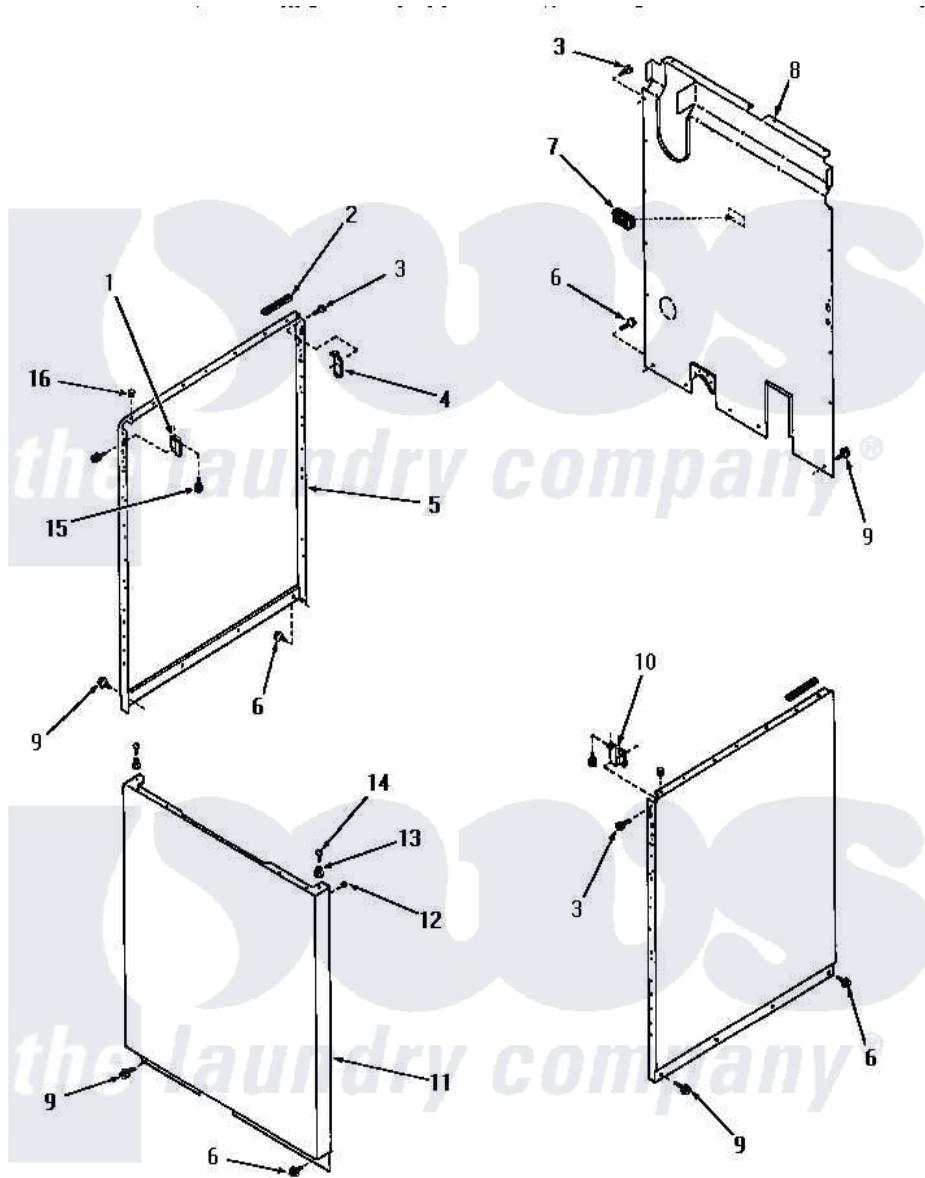

## PANELS

Amana [Residential Amana FA2001 Washer Parts](#) Parts Diagram 16 - PANELS  
 Click on the part number to view part

| Item | Original Part Number  | Replaced By | Status        | Part Description               |
|------|-----------------------|-------------|---------------|--------------------------------|
| 1    | 26691H                |             | Not Available | TOP HOLD-DOWN BRACKET, LEFT-FR |
| "    | 26691L                |             | Not Available | TOP HOLD-DOWN BRACKET, LEFT-FR |
| "    | 26691C                |             | Not Available | TOP HOLD-DOWN BRACKET, LEFT-FR |
| "    | 26691K                |             | Not Available | TOP HOLD-DOWN BRACKET, LEFT-FR |
| "    | 26691A                |             | Not Available | TOP HOLD-DOWN BRACKET, LEFT FR |
| "    | 26691W                |             | Not Available | TOP HOLD-DOWN BRACKET, LEFT-FR |
| 2    | <a href="#">80312</a> |             |               | Bumper Pad                     |
| 3    | 51784                 |             | Not Available | SCREW, 10B-16 X 1/2 HEX        |
| 4    | <a href="#">52487</a> |             |               | Lug, Hold-Down                 |
| 5    | 26821L                |             | Not Available | PANEL, SIDE                    |
| "    | 26821A                |             | Not Available | PANEL, SIDE                    |
| "    | 26821C                |             | Not Available | SIDE PANEL, RIGHT OR LEFT, COP |