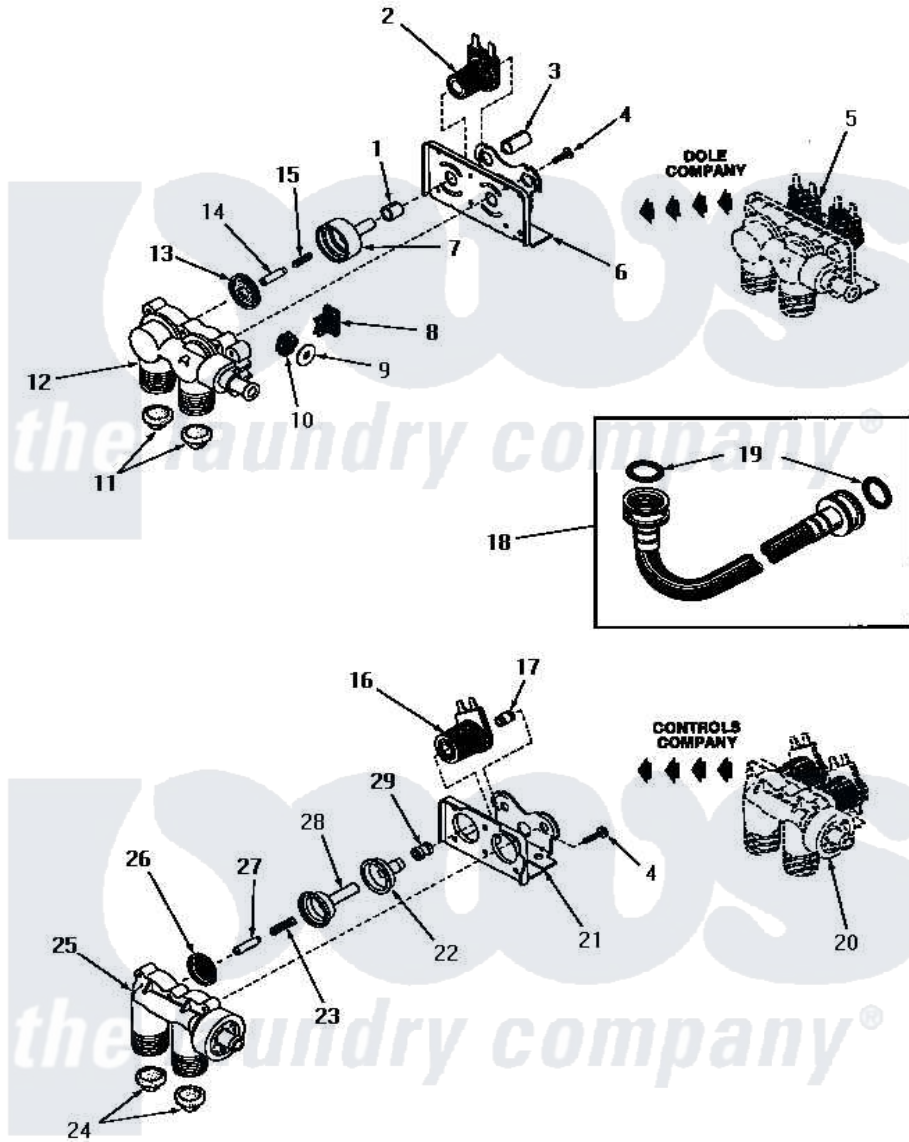

Amana FA2130 01 - 25832 & 25833 MIXING VALVE ASSEMBLIES

25832 and 25833 MIXING VALVE ASSEMBLIES
(See Page 18 for complete assembly)

Amana [Residential Amana FA2130 Washer Parts](#) Parts Diagram 01 - 25832 & 25833 MIXING VALVE ASSEMBLIES
Click on the part number to view part

Item	Original Part Number	Replaced By	Status	Part Description
1	24129		Not Available	SLEEVE,SHORT
2	24126	33930		Valve, Mixing
3	24128		Not Available	SLEEVE,LONG
4	25817C		Not Available	SCREW
5	Y00000000		Not Available	SEE NOTE MIXING VALVE ASSEMBLY
6	Y24127		Not Available	MOUNTING BRACKET
7	24130			Guide, Armature
8	Y24135		Not Available	PLUG,FLOW REGULATOR
9	23224G		Not Available	DIFFUSER
10	21187C		Not Available	REGULATOR,FLOW
11	24122	22002960		Strainer, Washer Inlet
12	24125			Body, Valve
13	24134		Not Available	DIAPHRAGM
14	24132		Not Available	ARMATURE
15	24131		Not Available	SPRING
16	24596A		Not Available	SOLENOID

17	25817M	Not Available	SOLENOID PLUG
18	20241	EZ20241	20 x 24 x 1 Filter 1 Metal Side
19	20290	Y013783	Washer, Inlet Hose
20	Y00000000	Not Available	SEE NOTE MIXING VALVE ASSEMBLY
21	25817B	Not Available	MOUNTING BRACKET
22	25817E	Not Available	SLEEVE, GUIDE xREPLACE
23	25817G	Not Available	SPRING
24	24122	22002960	Strainer, Washer Inlet
25	Y24124	Not Available	VALVE BODY
26	25817K	Not Available	DIAPHRAGM
27	25817H	Not Available	ARMATURE
28	25817F	Not Available	ARMATURE GUIDE
29	25817D	Not Available	SLEEVE ADAPTER