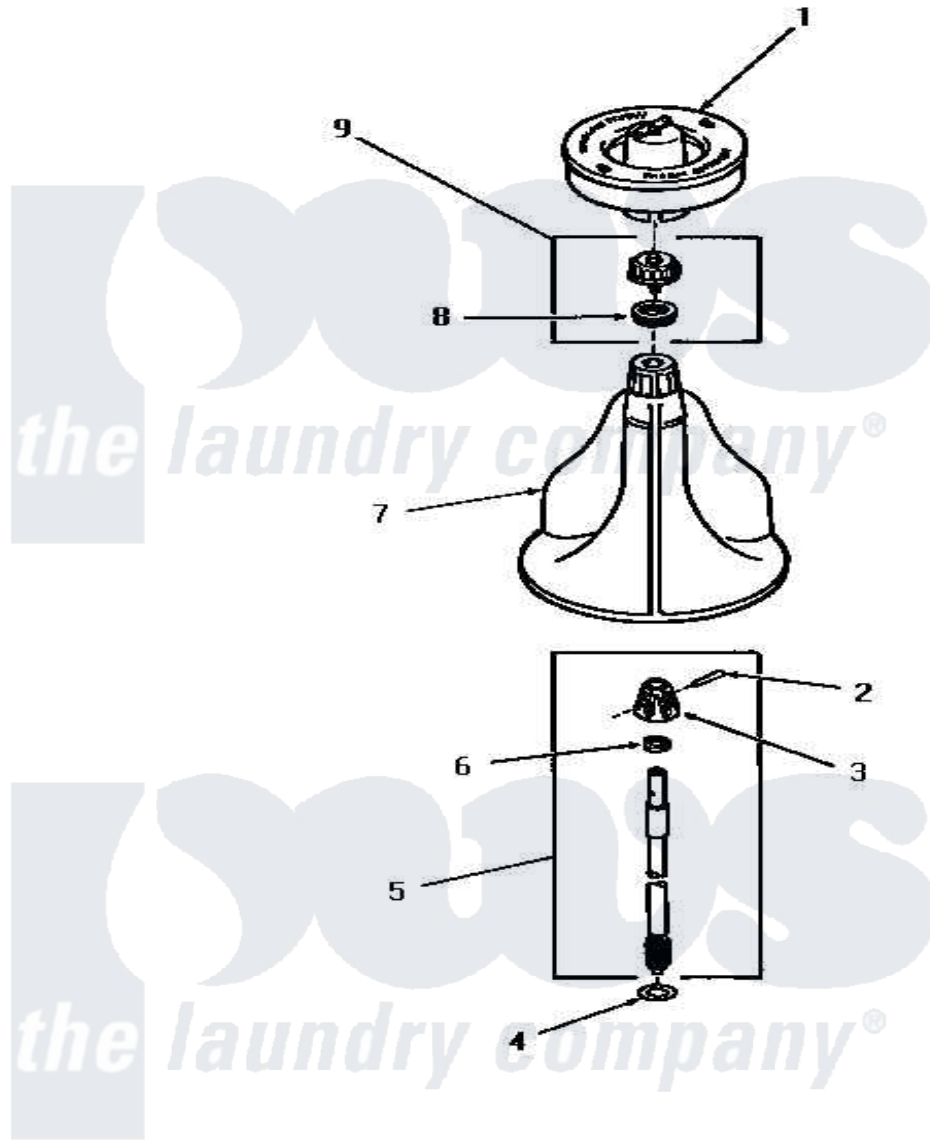

# Amana FA2130 04 - AGITATOR, SHAFT & FABRIC SOFTENER DISP

## AGITATOR, SHAFT AND FABRIC SOFTENER DISPENSER

Amana Residential Amana FA2130 Washer Parts Parts Diagram 04 - AGITATOR, SHAFT & FABRIC SOFTENER DISP  
 Click on the part number to view part

Item	Original Part Number	Replaced By	Status	Part Description
1	23546		Not Available	ASSY,DISPENSER-FAB-SOF
2	<a href="#">20243</a>			Pin, Taper
3	20056		Not Available	BLOCK, DRIVE
4	<a href="#">22135</a>			Washer
5	21751	<a href="#">21751P</a>		Assyshaft
6	20057	<a href="#">222T017P01</a>		Washer FIB 21/32 ID X 1156 OD X 1/8
7	<a href="#">26006</a>			Assembly, Agitator
8	<a href="#">21036</a>			Clip, Cable
9	<a href="#">26015</a>			Assembly, Cap And Ring-Agitator
"	<a href="#">26014</a>			Assembly, Cap And Ring-Agitator