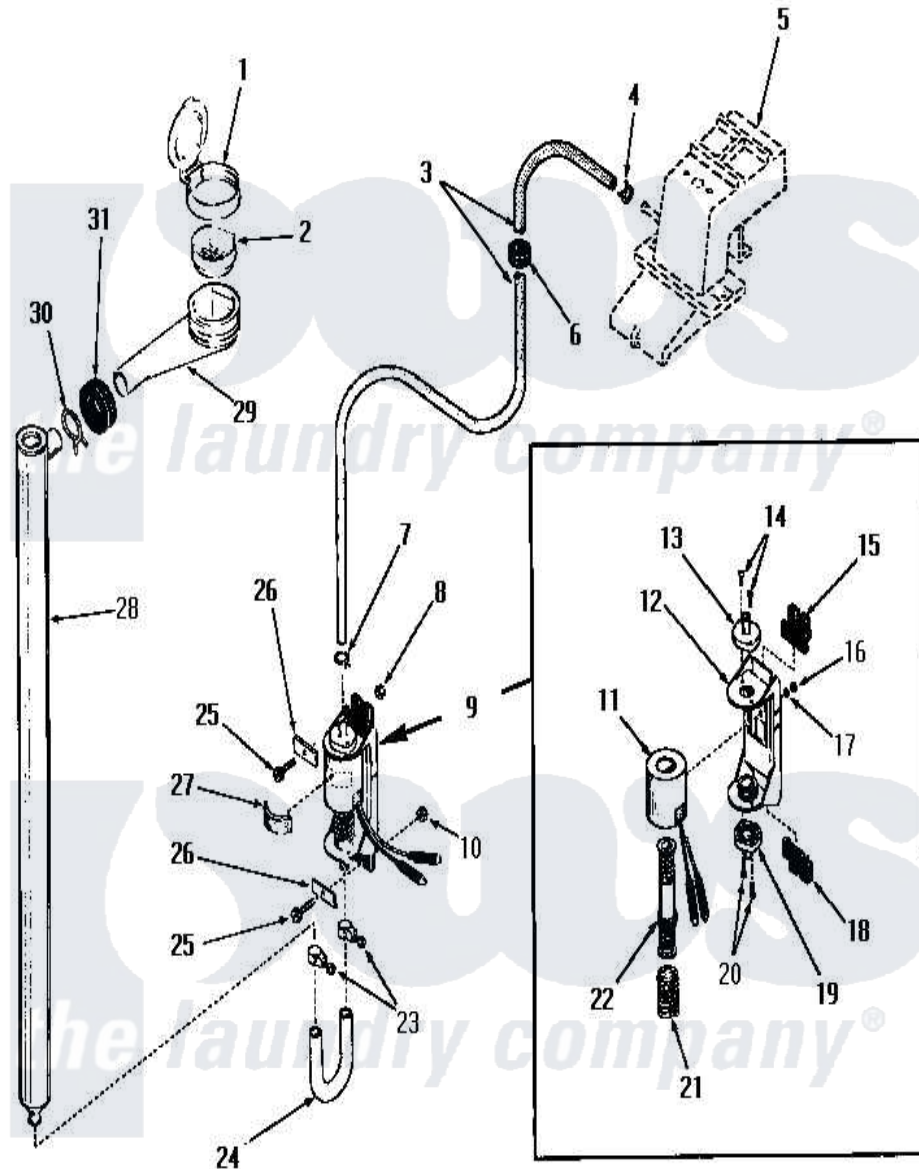

Amana FA2130 05 - BLEACH DISPENSER

Amana [Residential Amana FA2130 Washer Parts](#) Parts Diagram 05 - BLEACH DISPENSER
 Click on the part number to view part

Item	Original Part Number	Replaced By	Status	Part Description
1	22484		Not Available	BLEACH LID
2	21984			Cover, Dispenser
3	22300		Not Available	HOSE
4	23410		Not Available	HOSE CLAMP
5	Y00000000		Not Available	SEE NOTE WATER INLET
6	22299		Not Available	GROMMET
7	22295		Not Available	HOSE CLAMP
8	22001			Nut, 10-24 Nylon Hex BR
9	22337			Pump, Bleach
10	22001			Nut, 10-24 Nylon Hex BR
11	22337B		Not Available	COIL AND FRAME
12	22337A		Not Available	BASE
13	22337E		Not Available	HOSE CONNECTOR
14	51356		Not Available	SCREW,6-32 X 5/16 RD H
15	22337F		Not Available	ISOLATION MOUNT
16	22337G		Not Available	NUT

17	21735	Not Available	LOCKWASHER,No.10 INTSHKP
18	22337F	Not Available	ISOLATION MOUNT
19	22337E	Not Available	HOSE CONNECTOR
20	51356	Not Available	SCREW,6-32 X 5/16 RD H
21	22337D	Not Available	SPRING
22	22337C	Not Available	ARMATURE AND VALVE
23	24604	Not Available	HOSE CLAMP
24	22302	Not Available	HOSE
25	25989	Not Available	HEX HEAD SCREW
26	Y22287	Not Available	BLEACH PUMP BRACKET
27	25220	Not Available	BUMPER
28	22303	Not Available	TUBE,BLEACH
29	22377	Not Available	DISPENSER xREPLACE
30	Y03640	Not Available	CLAMP
31	20118	Not Available	GROMMET,1982 INV