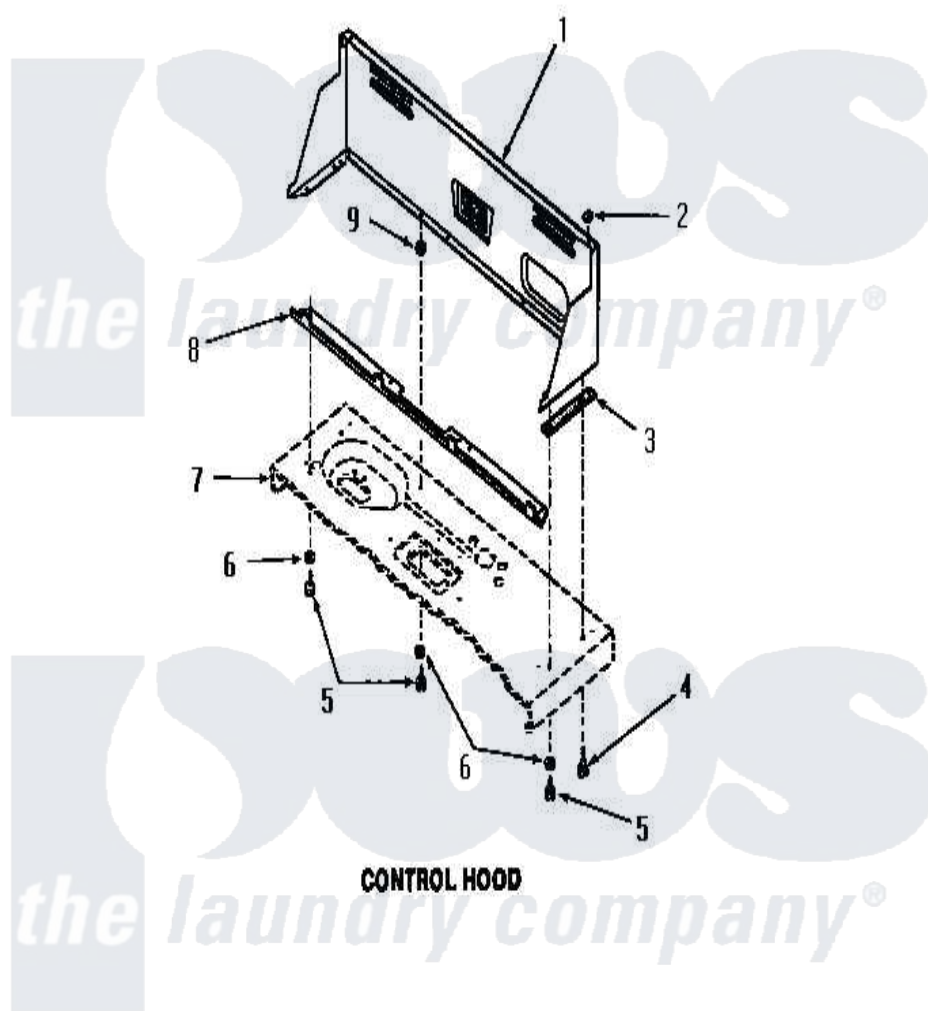

# Amana FA2130 09 - CONTROL HOOD

Amana [Residential Amana FA2130 Washer Parts](#) Parts Diagram 09 - CONTROL HOOD  
 Click on the part number to view part

Item	Original Part Number	Replaced By	Status	Part Description
1	26820W		Not Available	CONTROL HOOD, WHITE
"	26820H		Not Available	CONTROL HOOD GOLD
"	26820L		Not Available	CONTROL HOOD, ALMOND
"	26820C		Not Available	CONTROL HOOD, COPPERTONE
"	26820K		Not Available	CONTROL HOOD, COFFEE
"	26820A		Not Available	CONTROL HOOD, AVOCADO
2	<a href="#">24522</a>			Nut, Speed-8ab-18 C1995
3	23028		Not Available	GASKET,CONTROL BOX END
4	25724		Not Available	HEX HEAD SCREW
5	52150	<a href="#">489464</a>		Screw
6	<a href="#">20493</a>			Washer, 11/64 ID x 3/8 OD
7	Y00000000		Not Available	SEE NOTE CABINET TOP
8	23360		Not Available	ANGLE
9	23425		Not Available	WASHER,7/32IDX7/16ODX.