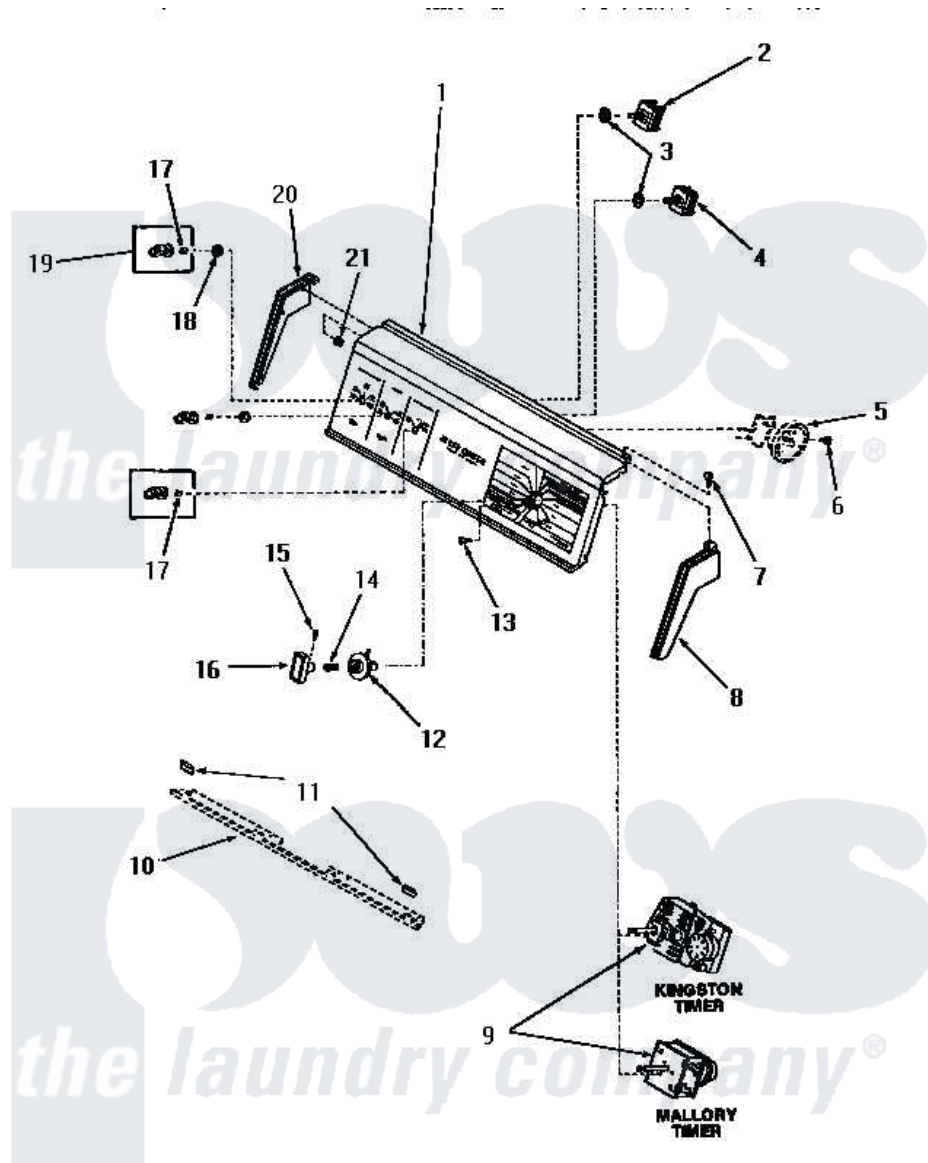

## CONTROL PANEL AND CONTROLS

Amana [Residential Amana FA2130 Washer Parts](#) Parts Diagram 10 - CONTROL PANEL & CONTROLS  
 Click on the part number to view part

| Item | Original Part Number  | Replaced By               | Status        | Part Description               |
|------|-----------------------|---------------------------|---------------|--------------------------------|
| 1    | <a href="#">27371</a> |                           |               | Screw                          |
| 2    | 21300                 |                           | Not Available | SWITCH,TEMPERATURE             |
| 3    | <a href="#">91176</a> |                           |               | Lockwasher, 3/8 Intshkp        |
| 5    | Y00000000             |                           | Not Available | SEE NOTE PRESSURE SWITCH       |
| 6    | 23962                 | <a href="#">W10116760</a> |               | Screw                          |
| 7    | 25232                 |                           | Not Available | SCREW,8AB-18X7/8 OVAL          |
| 8    | 25123                 |                           | Not Available | CONTROL HOOD END, RIGHT        |
| 9    | <a href="#">26918</a> |                           |               | Timer                          |
| 10   | Y00000000             |                           | Not Available | SEE NOTE PANEL BRACKET SUPPORT |
| 11   | 24859                 |                           | Not Available | SLEEVE,SUPPORT ANGLE           |
| 12   | 26326                 |                           | Not Available | TIMER KNOB INDICATOR           |
| 13   | <a href="#">70212</a> |                           |               | Screw, 8-32 X 5/32 RD H        |
| 14   | <a href="#">26319</a> |                           |               | Spring                         |
| 15   | <a href="#">26318</a> |                           |               | Screw, 8-32 X 1/4 Set S        |