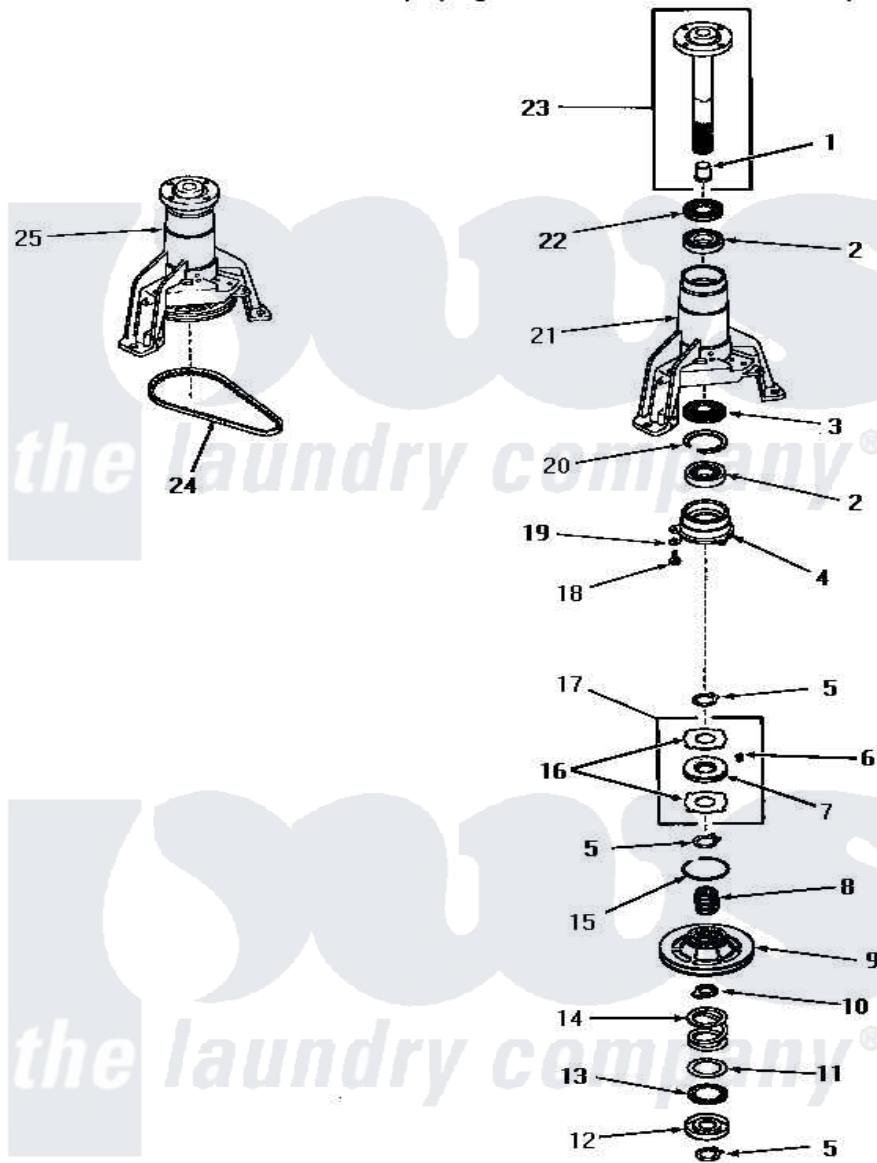

# Amana FA2130 13 - MAIN BEARING ASSY & SPIN BELT

## MAIN BEARING ASSEMBLY AND SPIN BELT

Amana [Residential Amana FA2130 Washer Parts](#) Parts Diagram 13 - MAIN BEARING ASSY & SPIN BELT  
 Click on the part number to view part

Item	Original Part Number	Replaced By	Status	Part Description
1	<a href="#">25854</a>			Bearing
2	<a href="#">20012</a>			Bearing
3	<a href="#">26247</a>			Slinger, Water
4	<a href="#">23639</a>			Retainer
5	<a href="#">23724</a>			Ring, Retaining
6	<a href="#">24500</a>			Clip, Spring
7	<a href="#">23708</a>			Assembly, Brake Disk
8	23634		Not Available	HUB
9	<a href="#">24690</a>			Assembly, Spin Pulley
10	23635		Not Available	STOP
11	<a href="#">23722</a>			Race, Bearing
12	<a href="#">23640</a>			Retainer
13	23721		Not Available	BEARING, NEEDLE
14	<a href="#">23723</a>			Spring
15	Y23720		Not Available	RING, SNAP
16	23637		Not Available	DISC, BRAKE

17	<a href="#">24599</a>		Assembly, Brake Disk
18	<a href="#">02422</a>		Screw, 1/4-20 X 1/2 HeX
19	<a href="#">02431</a>		Lockwasher, 1/4 Ext Shk
20	20084	Not Available	RING,RETAINING
21	25979	Not Available	HOUSING,MAIN BEARING
22	Y21659	Not Available	SEAL
23	<a href="#">23731</a>		Assembly, Spin Shaft
24	23759	Not Available	BELT
25	<a href="#">26018</a>		AsseMbly, Bearing Housing-M
NI	<a href="#">03200</a>		A-D Drive Lubricant