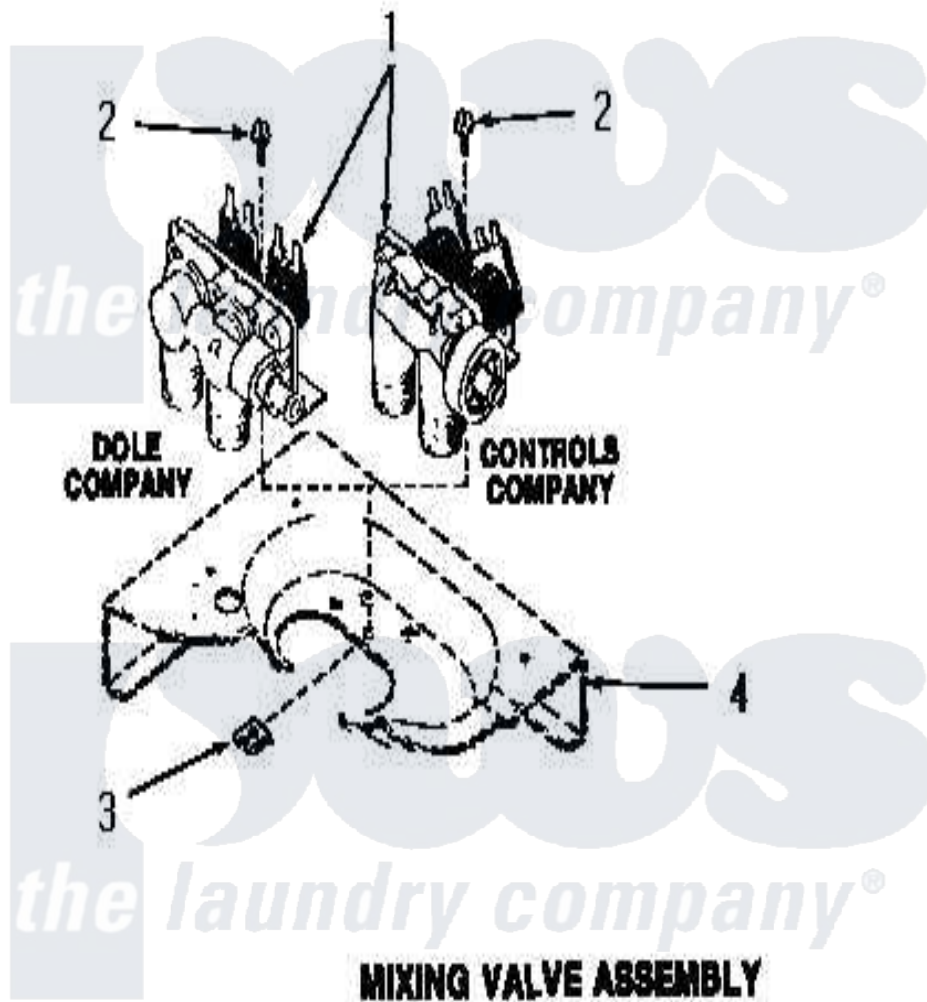

Amana FA2130 14 - MIXING VALVE ASSY

Amana [Residential Amana FA2130 Washer Parts](#) Parts Diagram 14 - MIXING VALVE ASSY
 Click on the part number to view part

Item	Original Part Number	Replaced By	Status	Part Description
1	25833			Valve, Mixing
2	23962	W10116760		Screw
3	23277		Not Available	NUT,SPEED
4	Y00000000		Not Available	SEE NOTE CABINET TOP