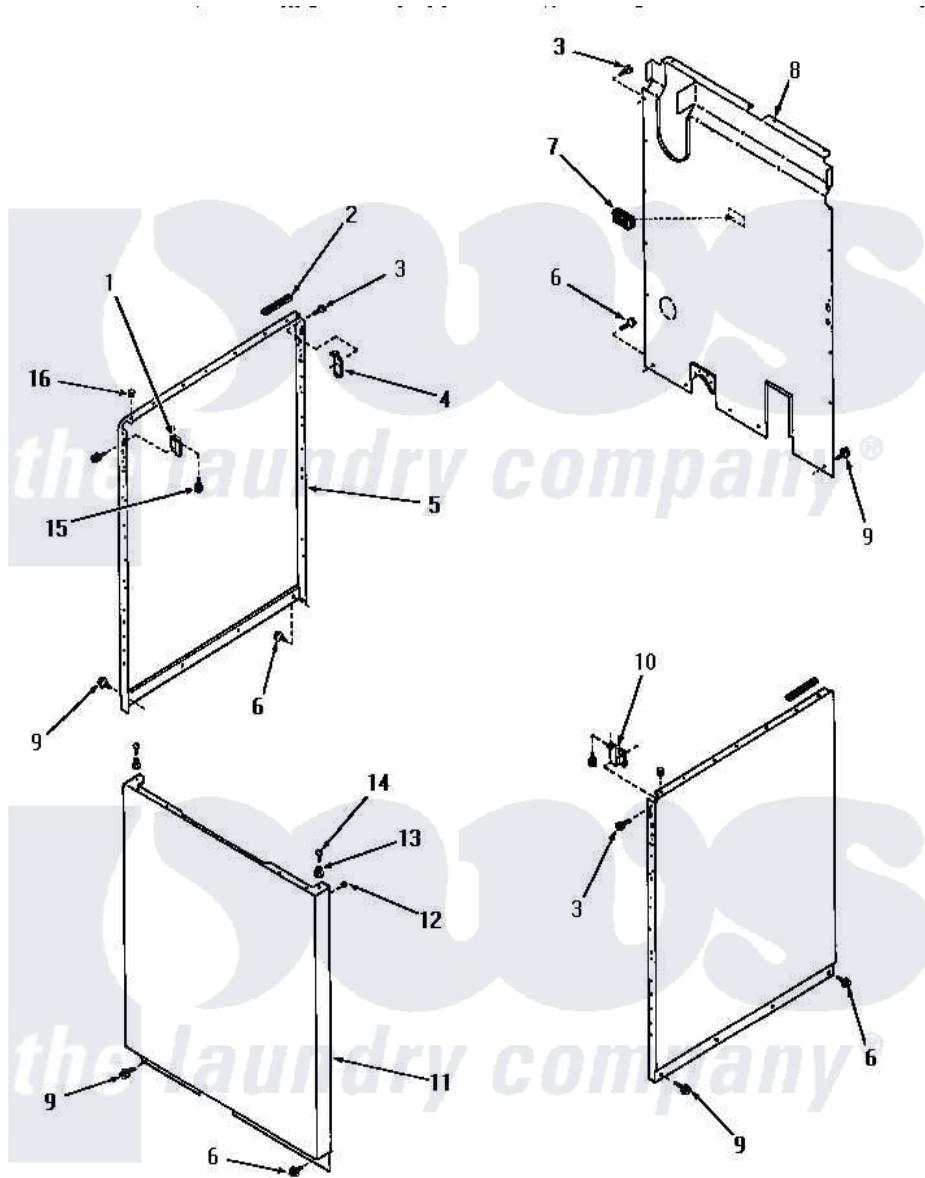

# Amana FA2130 16 - PANELS

## PANELS

Amana [Residential Amana FA2130 Washer Parts](#) Parts Diagram 16 - PANELS  
 Click on the part number to view part

Item	Original Part Number	Replaced By	Status	Part Description
1	26691H		Not Available	TOP HOLD-DOWN BRACKET, LEFT-FR
"	26691L		Not Available	TOP HOLD-DOWN BRACKET, LEFT-FR
"	26691C		Not Available	TOP HOLD-DOWN BRACKET, LEFT-FR
"	26691K		Not Available	TOP HOLD-DOWN BRACKET, LEFT-FR
"	26691A		Not Available	TOP HOLD-DOWN BRACKET, LEFT FR
"	26691W		Not Available	TOP HOLD-DOWN BRACKET, LEFT-FR
2	<a href="#">80312</a>			Bumper Pad
3	51784		Not Available	SCREW, 10B-16 X 1/2 HEX
4	<a href="#">52487</a>			Lug, Hold-Down
5	26821L		Not Available	PANEL, SIDE
"	26821A		Not Available	PANEL, SIDE
"	26821C		Not Available	SIDE PANEL, RIGHT OR LEFT, COP

"	26821H		Not Available	PANEL,SIDE
"	26821K		Not Available	SIDE PANEL, RIGHT OR LEFT, COF
"	26821W		Not Available	SIDE PANEL, LEFT OR RIGHT, WHI
6	26415	<a href="#">27001200</a>		Screw
7	23257		Not Available	PAD,BUMPER
8	24342GR		Not Available	REAR PANEL, GRAY
9	26592		Not Available	HEX HEAD SCREW
10	26690		Not Available	BRACKET,HOLD DOWN-R.H.
11	26822C		Not Available	LOADING DOOR, COPPERTONE
"	26822K		Not Available	FRONT PANEL, COFFEE
"	26822L		Not Available	PANEL,FRONT
"	26822A		Not Available	PANEL,FRONT
"	26822H		Not Available	PANEL,FRONT
"	26822W		Not Available	LOADING DOOR, WHITE
12	<a href="#">20387</a>			Bumper
13	23020		Not Available	MOUNT,PANEL
14	Q6535		Not Available	SCREW,10B-16 X 3/4 ROU
15	<a href="#">23008</a>			Screw, 10-24 X 3/4 Sems
16	<a href="#">21176</a>			Bumper