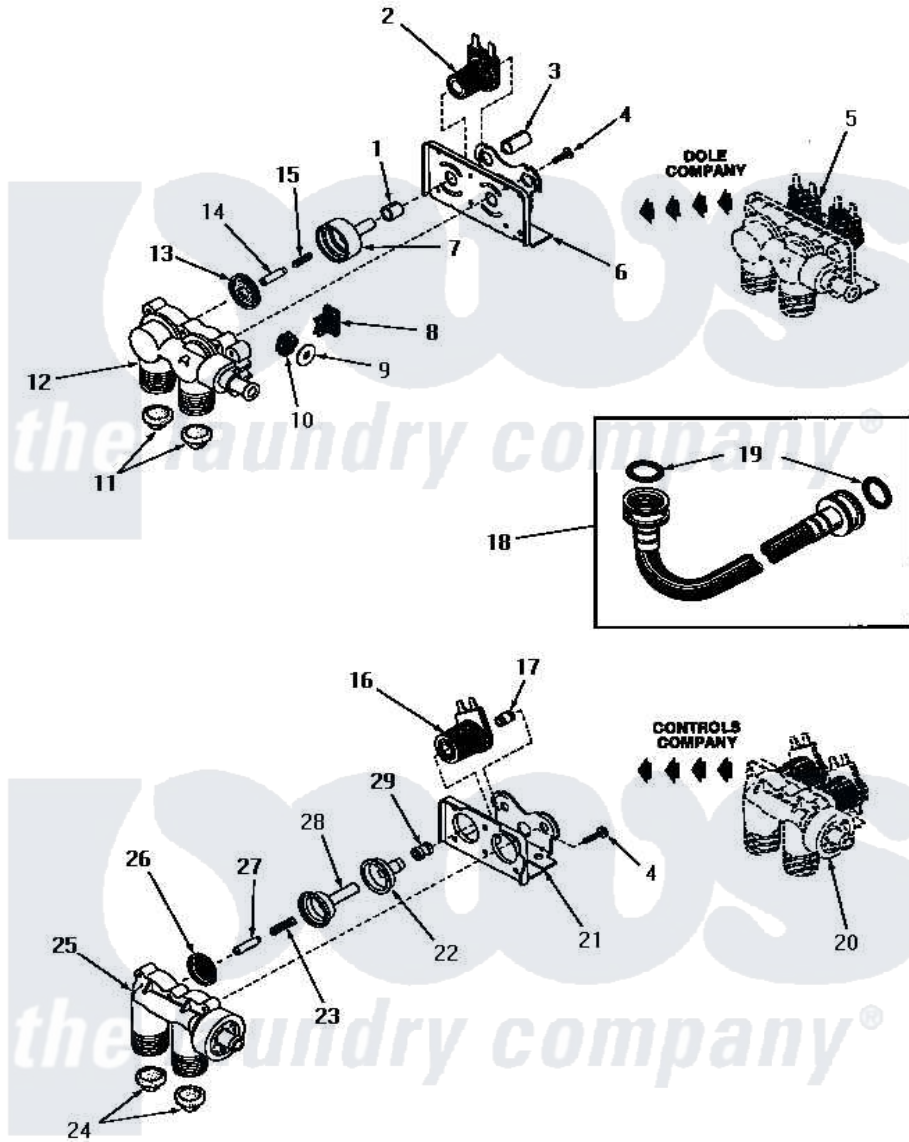

Amana FA2230 01 - 25832 & 25833 MIXING VALVE ASSEMBLIES

25832 and 25833 MIXING VALVE ASSEMBLIES
(See Page 18 for complete assembly)

Amana [Residential Amana FA2230 Washer Parts](#) Parts Diagram 01 - 25832 & 25833 MIXING VALVE ASSEMBLIES
Click on the part number to view part

Item	Original Part Number	Replaced By	Status	Part Description
1	24129		Not Available	SLEEVE,SHORT
2	24126	33930		Valve, Mixing
3	24128		Not Available	SLEEVE,LONG
4	25817C		Not Available	SCREW
5	Y00000000		Not Available	SEE NOTE MIXING VALVE ASSEMBLY
6	Y24127		Not Available	MOUNTING BRACKET
7	24130			Guide, Armature
8	Y24135		Not Available	PLUG,FLOW REGULATOR
9	23224G		Not Available	DIFFUSER
10	23224C			Regulator, Flow
11	24122	22002960		Strainer, Washer Inlet
12	24125			Body, Valve
13	24134		Not Available	DIAPHRAGM
14	24132		Not Available	ARMATURE
15	24131		Not Available	SPRING
16	24596A		Not Available	SOLENOID

17	25817M		Not Available	SOLENOID PLUG
18	20241	EZ20241		20 x 24 x 1 Filter 1 Metal Side
19	20290	Y013783		Washer, Inlet Hose
20	Y00000000		Not Available	SEE NOTE MIXING VALVE ASSEMBLY
21	25817B		Not Available	MOUNTING BRACKET
22	25817E		Not Available	SLEEVE, GUIDE xREPLACE
23	25817G		Not Available	SPRING
24	24122	22002960		Strainer, Washer Inlet
25	24123		Not Available	VALVE BODY
26	25817K		Not Available	DIAPHRAGM
27	25817H		Not Available	ARMATURE
28	25817F		Not Available	ARMATURE GUIDE
29	25817D		Not Available	SLEEVE ADAPTER