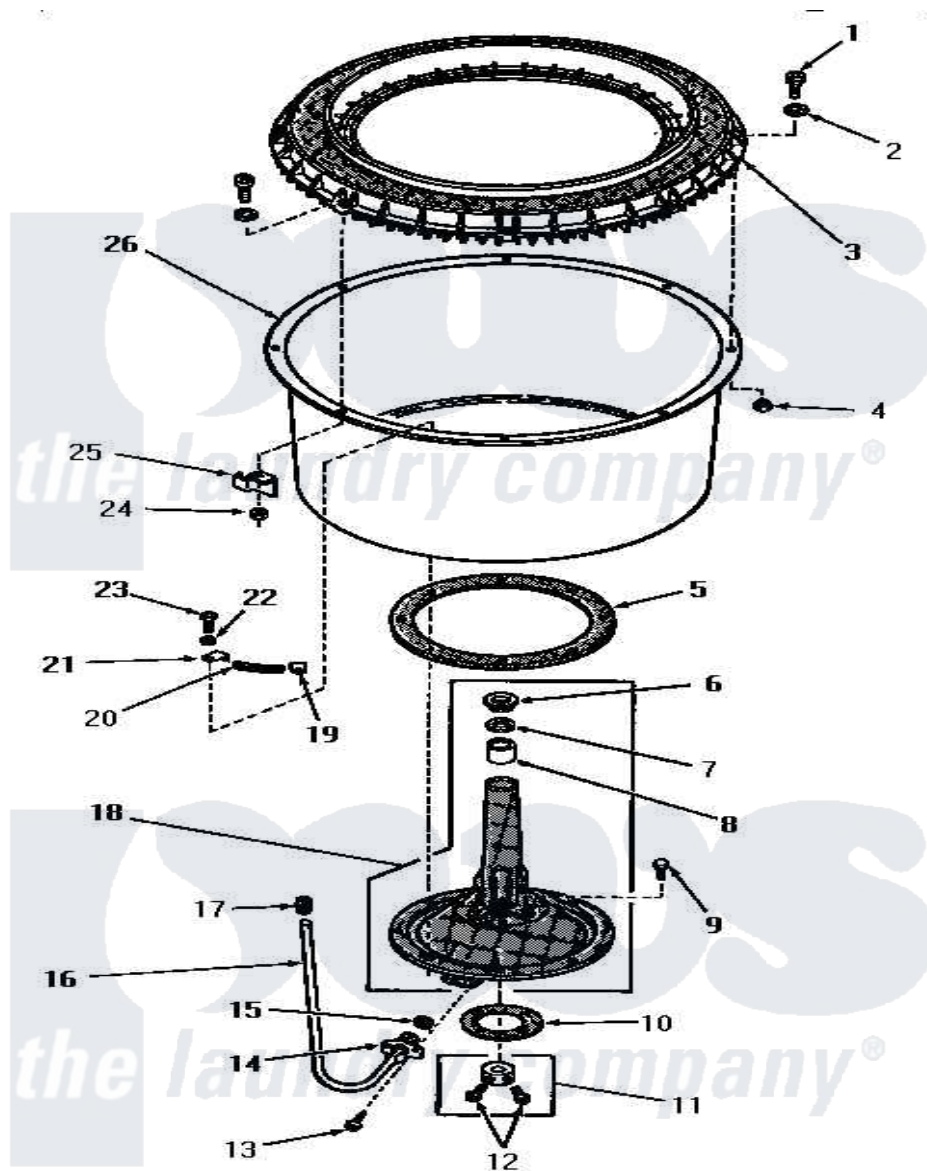

Amana FA2230 03 - AGITATOR POST & SPIN TUB

AGITATOR POST AND SPIN TUB

Amana [Residential Amana FA2230 Washer Parts](#) Parts Diagram 03 - AGITATOR POST & SPIN TUB
 Click on the part number to view part

Item	Original Part Number	Replaced By	Status	Part Description
1	25251	E225251		25 x 25 x 1 Filter 1 Metal Side
2	25100			Washer, 17/64 ID x 1/2 OD
3	24931		Not Available	BALANCE RING
4	25250			Nut, 1/4-20 Hex Nyllock
5	20122			Gasket
6	23685			Bearing
7	23684			Seal
8	23686			Bearing
9	20261			Screw, Cap
10	20120			Gasket
11	20377			Collar Assembly
12	23481	02422		Screw, 1/4-20 X 1/2 HeX
13	20852		Not Available	SCREW, 10-24 X 1/2 HEX
14	26046			Bracket, Sediment Tube
15	20110			Gasket
16	25980			Tube, Sediment

17	22361		Sleeve
18	26016	2-6016	Wheel 71/2x6
19	22446		Clip
20	22144		Spring
21	22447		Clip
22	20121	Not Available	GASKET
23	20260		Screw, 5/16-18 X 3/4 RD
24	26678		Nut, Self-Locking
25	22025		Bracket
26	26910		Tub, Spin-Blue Porcelain
NI	243P3	Not Available	KIT,AGITATOR POST