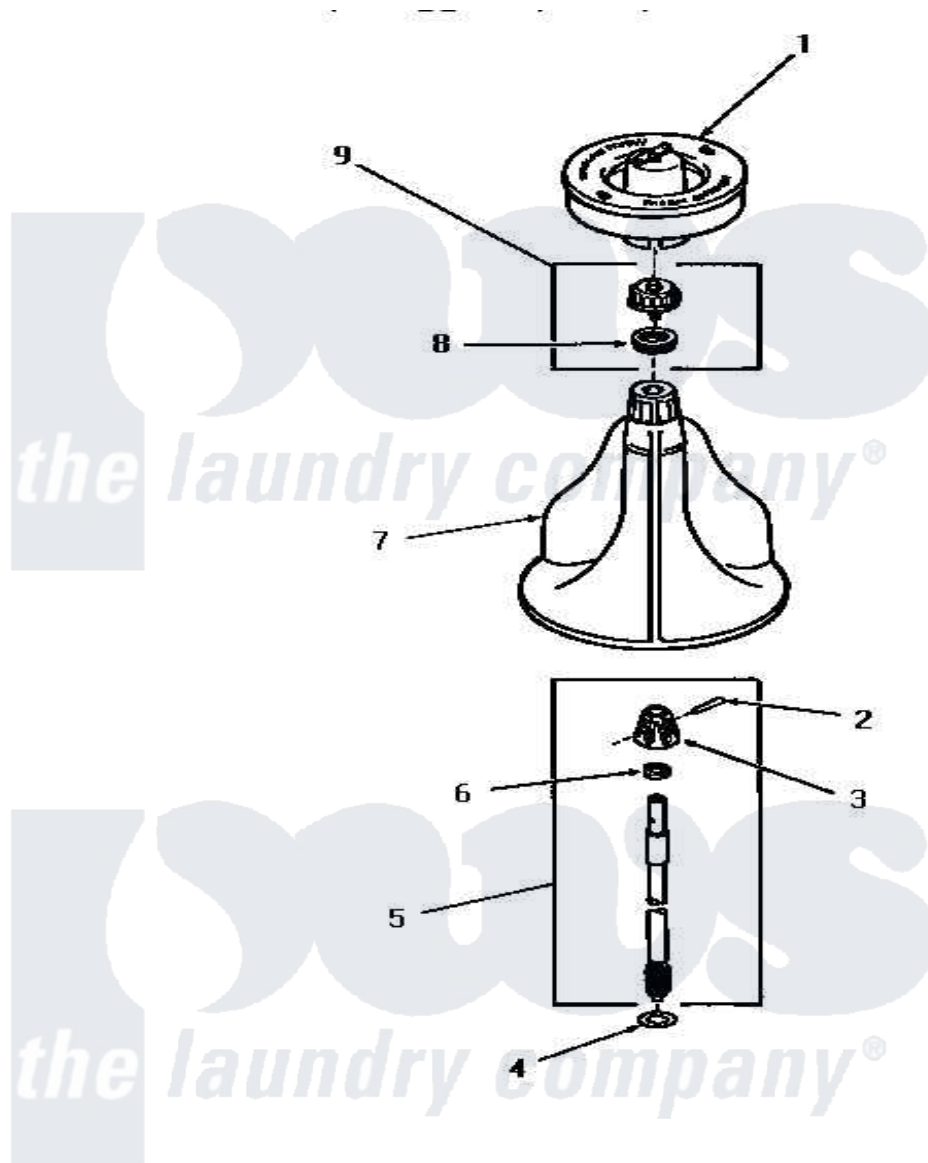

Amana FA2230 04 - AGITATOR, SHAFT & FABRIC SOFTENER DISP

AGITATOR, SHAFT AND FABRIC SOFTENER DISPENSER

Amana [Residential Amana FA2230 Washer Parts](#) Parts Diagram 04 - AGITATOR, SHAFT & FABRIC SOFTENER DISP
 Click on the part number to view part

Item	Original Part Number	Replaced By	Status	Part Description
1	23546		Not Available	ASSY,DISPENSER-FAB-SOF
2	20243			Pin, Taper
3	20056		Not Available	BLOCK, DRIVE
4	22135			Washer
5	21751	21751P		Assyshaft
6	20057	222T017P01		Washer FIB 21/32 ID X 1156 OD X 1/8
7	25975		Not Available	ASSY,AGITATOR
8	21036			Clip, Cable
9	26015			Assembly, Cap And Ring- Agitator
"	26014			Assembly, Cap And Ring- Agitator