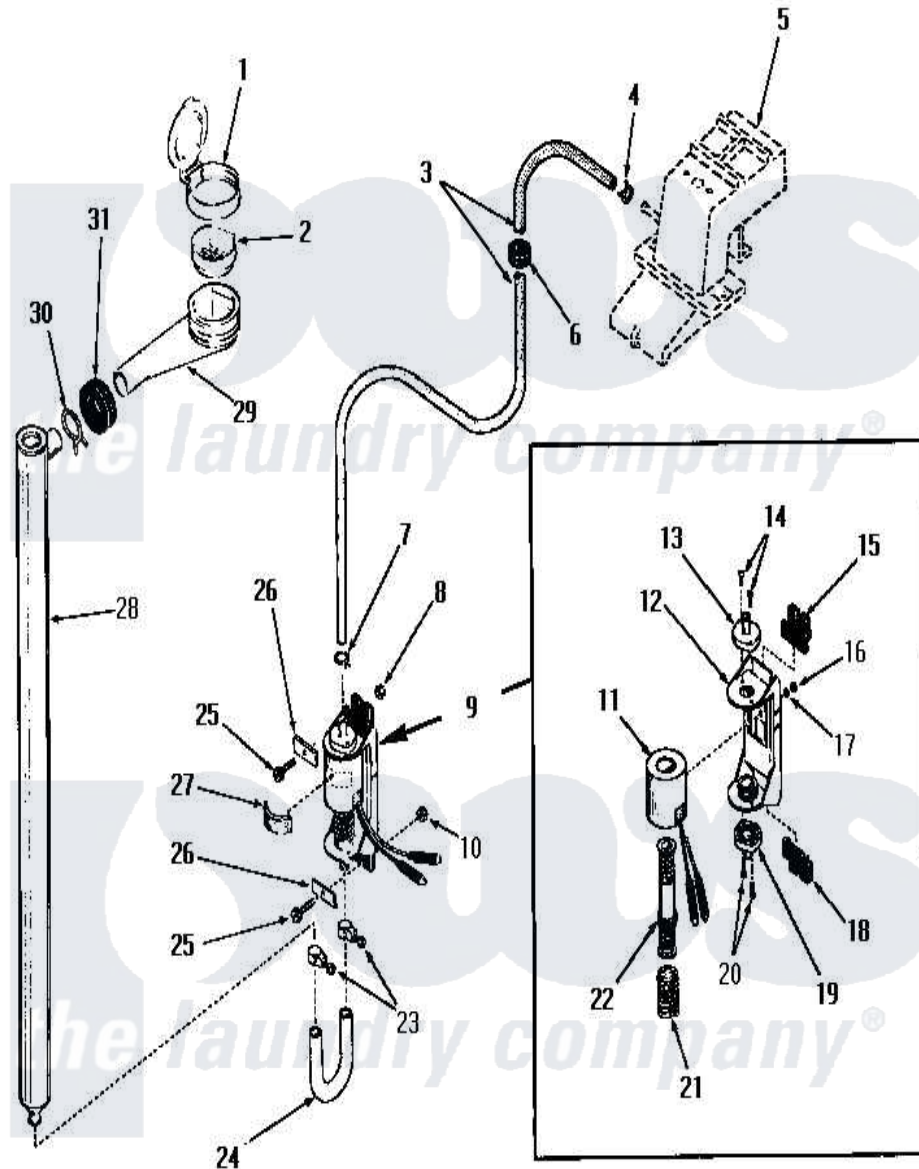

Amana FA2230 05 - BLEACH DISPENSER

Amana [Residential Amana FA2230 Washer Parts](#) Parts Diagram 05 - BLEACH DISPENSER
 Click on the part number to view part

Item	Original Part Number	Replaced By	Status	Part Description
1	22484		Not Available	BLEACH LID
2	21984			Cover, Dispenser
3	22300		Not Available	HOSE
4	23410		Not Available	HOSE CLAMP
5	Y00000000		Not Available	SEE NOTE WATER INLET
6	22299		Not Available	GROMMET
7	22295		Not Available	HOSE CLAMP
8	22001			Nut, 10-24 Nylon Hex BR
9	22337			Pump, Bleach
10	22001			Nut, 10-24 Nylon Hex BR
11	22337B		Not Available	COIL AND FRAME
12	22337A		Not Available	BASE
13	22337E		Not Available	HOSE CONNECTOR
14	51356		Not Available	SCREW,6-32 X 5/16 RD H
15	22337F		Not Available	ISOLATION MOUNT
16	22337G		Not Available	NUT

17	21735	Not Available	LOCKWASHER,No.10 INTSHKP
18	22337F	Not Available	ISOLATION MOUNT
19	22337E	Not Available	HOSE CONNECTOR
20	51356	Not Available	SCREW,6-32 X 5/16 RD H
21	22337D	Not Available	SPRING
22	22337C	Not Available	ARMATURE AND VALVE
23	24604	Not Available	HOSE CLAMP
24	22302	Not Available	HOSE
25	25989	Not Available	HEX HEAD SCREW
26	Y22287	Not Available	BLEACH PUMP BRACKET
27	25220	Not Available	BUMPER
28	22303	Not Available	TUBE,BLEACH
29	22377	Not Available	DISPENSER xREPLACE
30	Y03640	Not Available	CLAMP
31	20118	Not Available	GROMMET,1982 INV