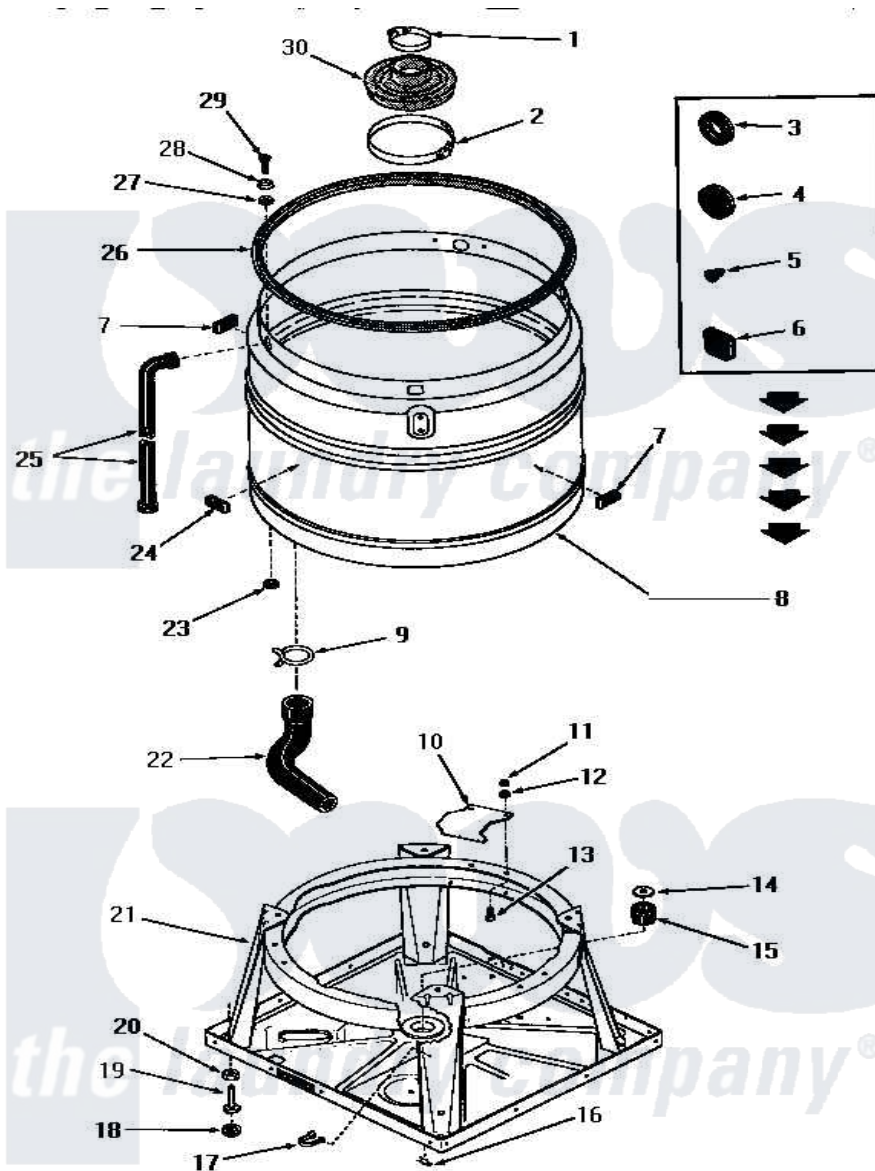

Amana FA2230 06 - BOOT, CHASSIS & DRAIN TUB

BOOT, CHASSIS AND DRAIN TUB

Amana [Residential Amana FA2230 Washer Parts](#) Parts Diagram 06 - BOOT, CHASSIS & DRAIN TUB
 Click on the part number to view part

Item	Original Part Number	Replaced By	Status	Part Description
1	20107			Upper Clamp
2	20108	F200201		Clamp Hose #56
3	20118		Not Available	GROMMET,1982 INV
4	20305	20-305		Sizzle Do Not Ship Ups
5	21393	21-393		Piezo Sounder
6	21651			Grommet
7	23258			Pad, Bumper
8	26034M		Not Available	ASSY,SPLASH TUB
9	10108			Seal
10	21905			Plate, Snubber
11	20275	27001225		Nut, Jam Mid Lock 1/4-20
12	03189			LoCkwasher, 1/4 Std-C P
13	02422			Screw, 1/4-20 X 1/2 HeX
14	20162		Not Available	SPACER
15	20195		Not Available	GROMMET
16	26012	2-6012		Blower Wheel

17	22837		Not Available	STRAP,WIRE
18	21749	40016001		Foot, Rubber
19	20409	22003428		Leg, Adjustable
20	Y21899	40038101		Nut, Leg
21	26028			Assembly, Chassis xReplace
22	25112			Hose
23	20115			Grommet
24	23257		Not Available	PAD,BUMPER
25	22818		Not Available	HOSE
26	21233		Not Available	GASKET
27	20112			Grommet
28	20111			Washer
29	20259		Not Available	SCREW
30	20129		Not Available	BOOT