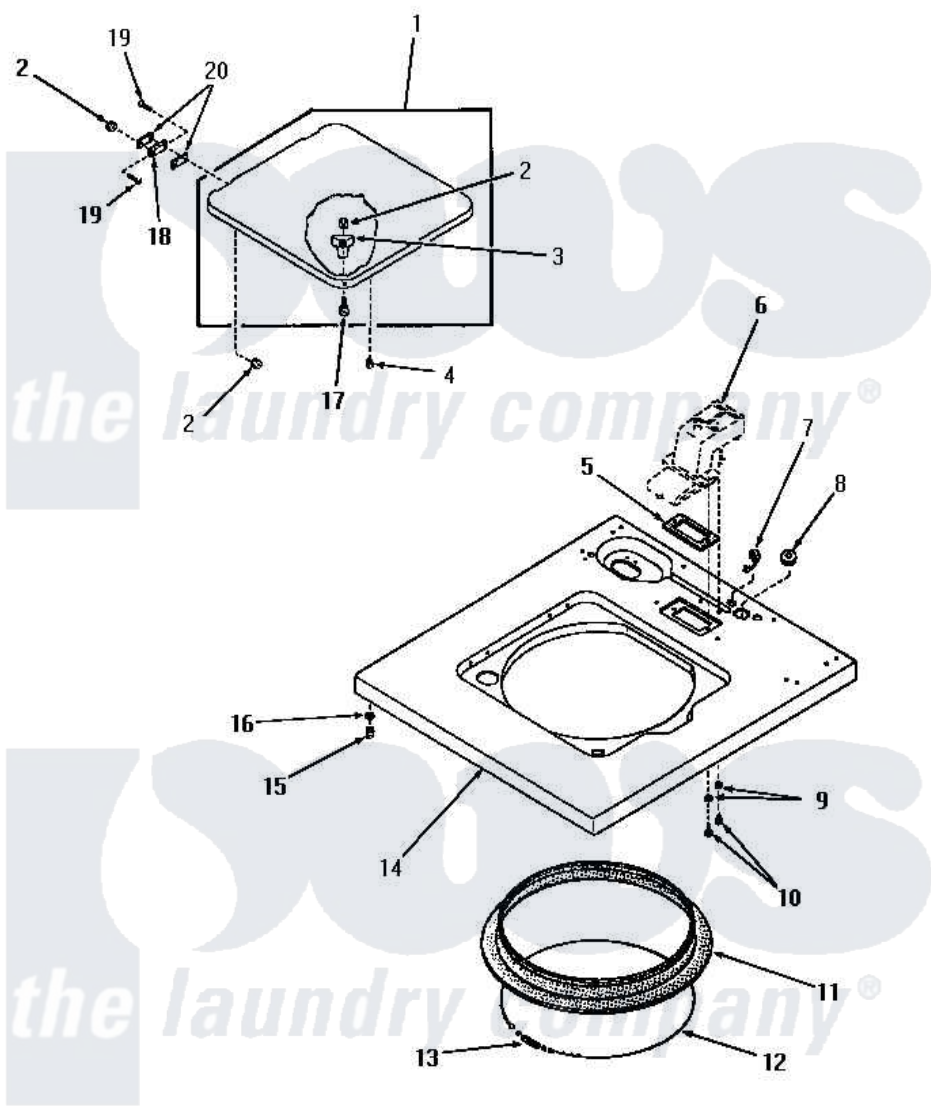

# Amana FA2230 07 - CABINET TOP & LOADING DOOR

|    |                       |                        |                            |
|----|-----------------------|------------------------|----------------------------|
| 10 | 55469                 | <a href="#">500226</a> | Screw, 8b-16 x 5/8 Tap     |
| 11 | <a href="#">25277</a> |                        | Guard, Rim                 |
| 12 | 22352                 | Not Available          | RETAINER,WIRE              |
| 13 | 20791                 | Not Available          | SPRING                     |
| 14 | 26819W                | Not Available          | CABINET TOP, WHITE         |
| "  | 26819A                | Not Available          | CABINET TOP, AVOCADO       |
| "  | 26819K                | Not Available          | CABINET TOP, COFFEE        |
| "  | 26819C                | Not Available          | CABINET TOP, COPPERTONE    |
| "  | 26819L                | Not Available          | ASSY, TOP                  |
| "  | 26819H                | Not Available          | CABINET TOP, HARVEST GOLD  |
| 15 | 23007                 | Not Available          | CAGED NUT                  |
| 16 | 24861                 | Not Available          | LOCKWASHER, .448X.789SH    |
| 17 | <a href="#">26769</a> |                        | Assembly, Screw And Washer |
| 18 | <a href="#">21583</a> |                        | Hinge                      |
| 19 | <a href="#">22649</a> |                        | Screw, 8-32 X 13/32 FI     |
| 20 | <a href="#">21584</a> |                        | Gasket                     |