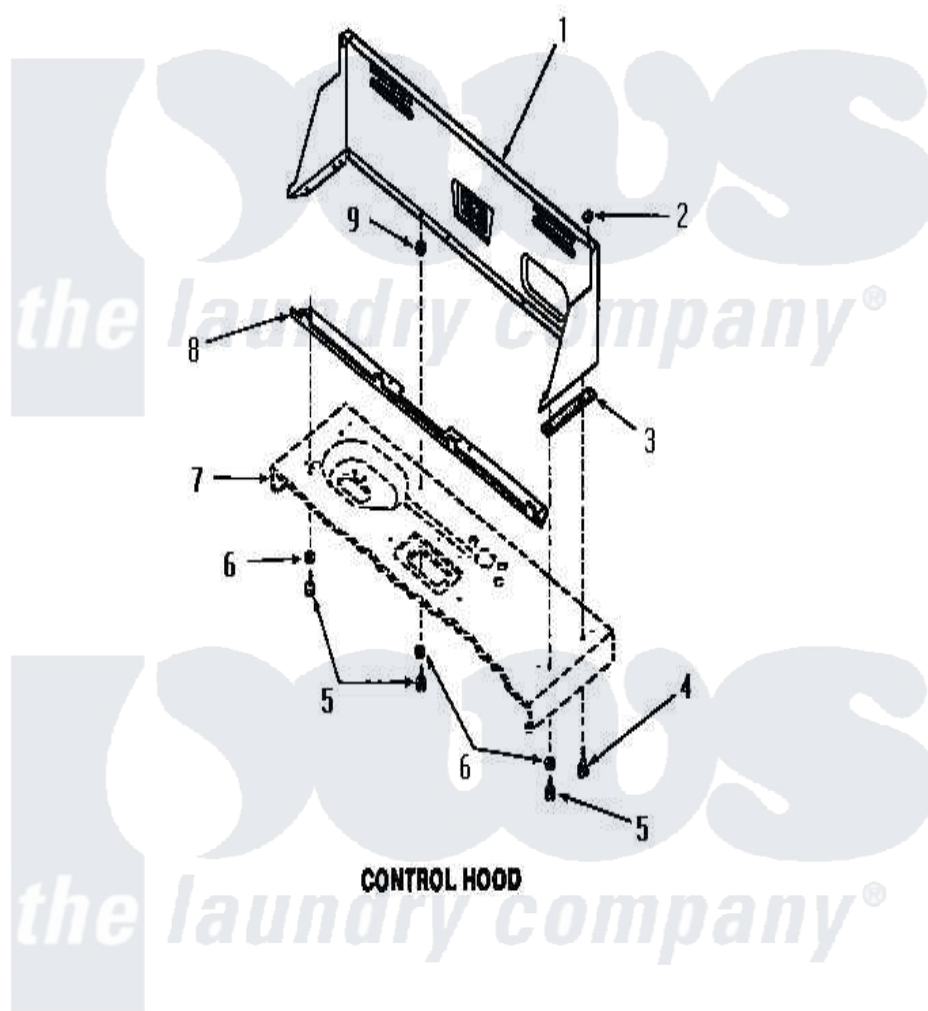

Amana FA2230 09 - CONTROL HOOD

Amana [Residential Amana FA2230 Washer Parts](#) Parts Diagram 09 - CONTROL HOOD
 Click on the part number to view part

Item	Original Part Number	Replaced By	Status	Part Description
1	26820W		Not Available	CONTROL HOOD, WHITE
"	26820H		Not Available	CONTROL HOOD GOLD
"	26820L		Not Available	CONTROL HOOD, ALMOND
"	26820C		Not Available	CONTROL HOOD, COPPERTONE
"	26820K		Not Available	CONTROL HOOD, COFFEE
"	26820A		Not Available	CONTROL HOOD, AVOCADO
2	24522			Nut, Speed-8ab-18 C1995
3	23028		Not Available	GASKET,CONTROL BOX END
4	25724		Not Available	HEX HEAD SCREW
5	52150	489464		Screw
6	20493			Washer, 11/64 ID x 3/8 OD
7	Y00000000		Not Available	SEE NOTE CABINET TOP
8	23360		Not Available	ANGLE
9	23425		Not Available	WASHER,7/32IDX7/16ODX.