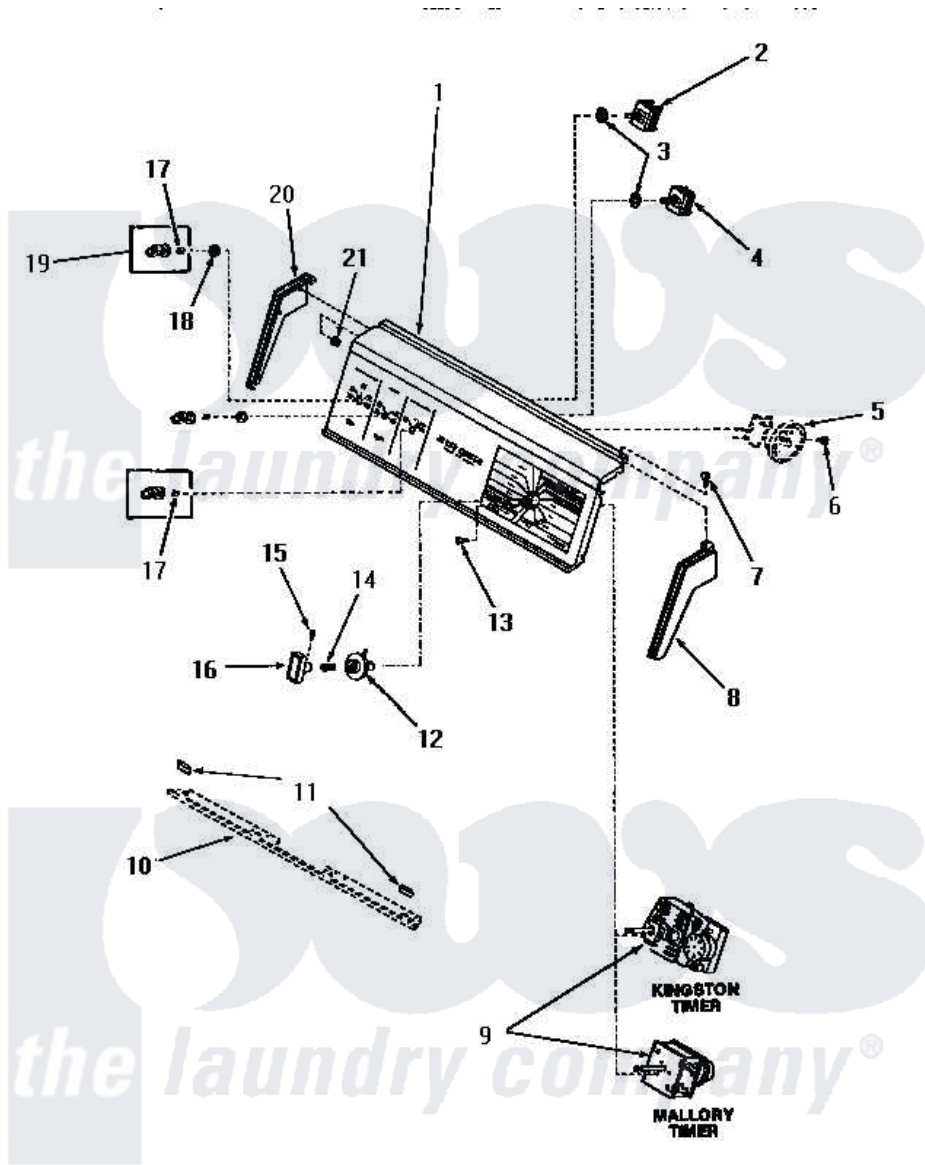

Amana FA2230 10 - CONTROL PANEL & CONTROLS

CONTROL PANEL AND CONTROLS

Amana [Residential Amana FA2230 Washer Parts](#) Parts Diagram 10 - CONTROL PANEL & CONTROLS
 Click on the part number to view part

Item	Original Part Number	Replaced By	Status	Part Description
1	27372		Not Available	CONTROL PANEL ASSEMBLY
2	21300		Not Available	SWITCH,TEMPERATURE
3	91176			Lockwasher, 3/8 Intshkp
4	21302			Switch, Motor-2SP
5	Y00000000		Not Available	SEE NOTE PRESSURE SWITCH
6	23962	W10116760		Screw
7	25232		Not Available	SCREW,8AB-18X7/8 OVAL
8	25123		Not Available	CONTROL HOOD END, RIGHT
9	26918			Timer
10	Y00000000		Not Available	SEE NOTE PANEL BRACKET SUPPORT
11	24859		Not Available	SLEEVE,SUPPORT ANGLE
12	26326		Not Available	TIMER KNOB INDICATOR
13	70212			Screw, 8-32 X 5/32 RD H
14	26319			Spring

15	26318		Screw, 8-32 X 1/4 Set S
16	27382	Not Available	TIMER KNOB
17	23392	Not Available	CLIP FOR 26816 KNOB
18	24205		Nut, Knurled 3/8-24
19	27376	Not Available	No Longer Available
20	25124	Not Available	CONTROL HOOD END, LEFT
21	25126	5303284616	Clip