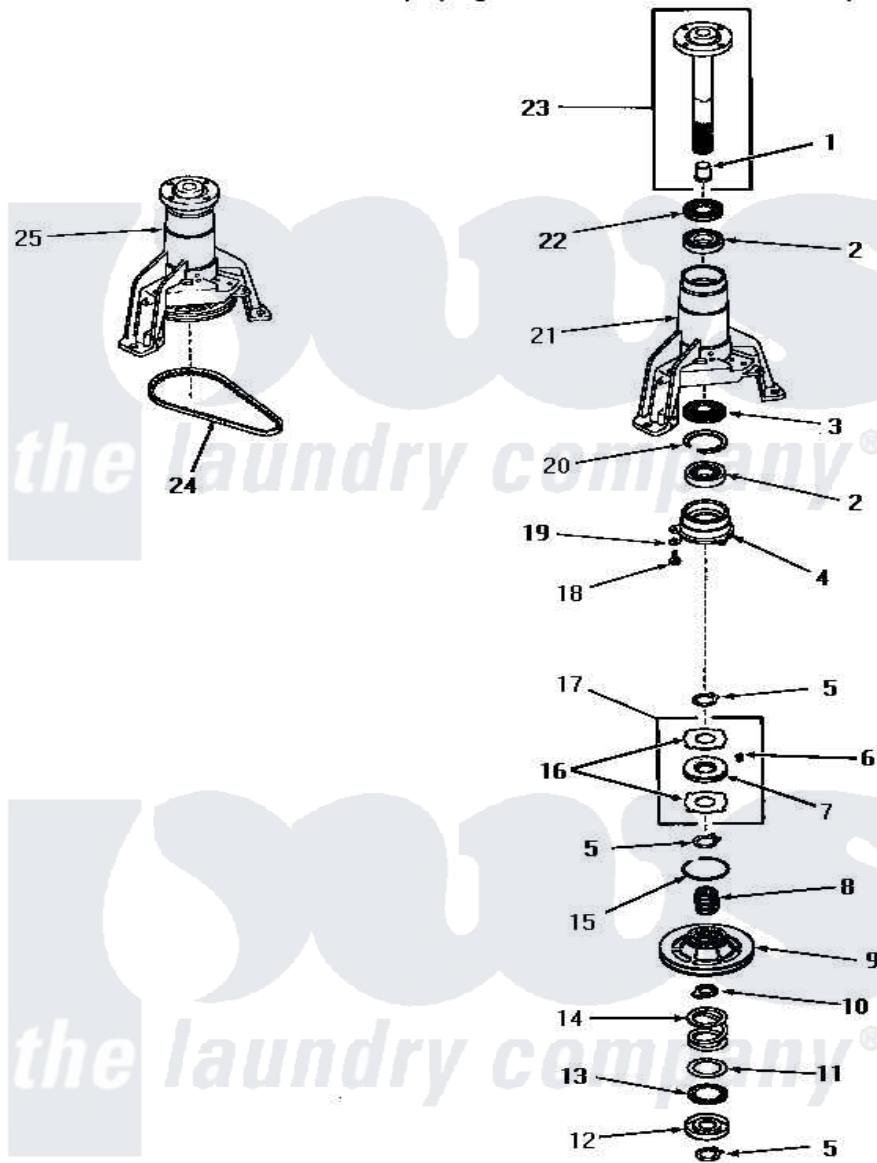

# Amana FA2230 13 - MAIN BEARING ASSY & SPIN BELT

## MAIN BEARING ASSEMBLY AND SPIN BELT

Amana [Residential Amana FA2230 Washer Parts](#) Parts Diagram 13 - MAIN BEARING ASSY & SPIN BELT  
 Click on the part number to view part

Item	Original Part Number	Replaced By	Status	Part Description
1	<a href="#">25854</a>			Bearing
2	<a href="#">20012</a>			Bearing
3	<a href="#">26247</a>			Slinger, Water
4	<a href="#">23639</a>			Retainer
5	<a href="#">23724</a>			Ring, Retaining
6	<a href="#">24500</a>			Clip, Spring
7	<a href="#">23708</a>			Assembly, Brake Disk
8	23634		Not Available	HUB
9	<a href="#">24690</a>			Assembly, Spin Pulley
10	23635		Not Available	STOP
11	<a href="#">23722</a>			Race, Bearing
12	<a href="#">23640</a>			Retainer
13	23721		Not Available	BEARING,NEEDLE
14	<a href="#">23723</a>			Spring
15	Y23720		Not Available	RING,SNAP
16	23637		Not Available	DISC,BRAKE

17	<a href="#">24599</a>		Assembly, Brake Disk
18	<a href="#">02422</a>		Screw, 1/4-20 X 1/2 HeX
19	<a href="#">02431</a>		Lockwasher, 1/4 Ext Shk
20	20084	Not Available	RING,RETAINING
21	25979	Not Available	HOUSING,MAIN BEARING
22	Y21659	Not Available	SEAL
23	<a href="#">23731</a>		Assembly, Spin Shaft
24	23759	Not Available	BELT
25	<a href="#">26018</a>		AsseMbly, Bearing Housing-M
NI	<a href="#">03200</a>		A-D Drive Lubricant