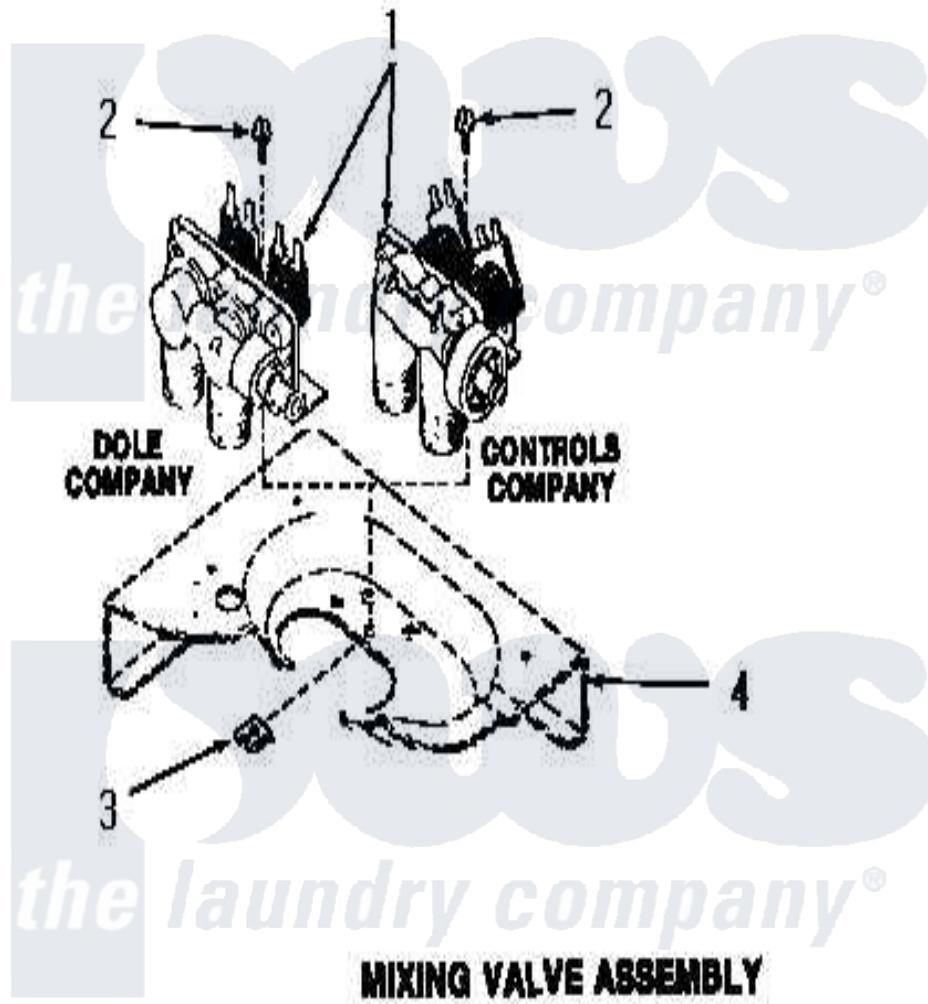

Amana FA2230 14 - MIXING VALVE ASSY

Amana [Residential Amana FA2230 Washer Parts](#) Parts Diagram 14 - MIXING VALVE ASSY
 Click on the part number to view part

| Item | Original Part Number | Replaced By | Status | Part Description |
|------|----------------------|---------------------------|---------------|----------------------|
| 1 | 25832 | 205613 | | Water Valve |
| 2 | 23962 | W10116760 | | Screw |
| 3 | 23277 | | Not Available | NUT,SPEED |
| 4 | Y00000000 | | Not Available | SEE NOTE CABINET TOP |