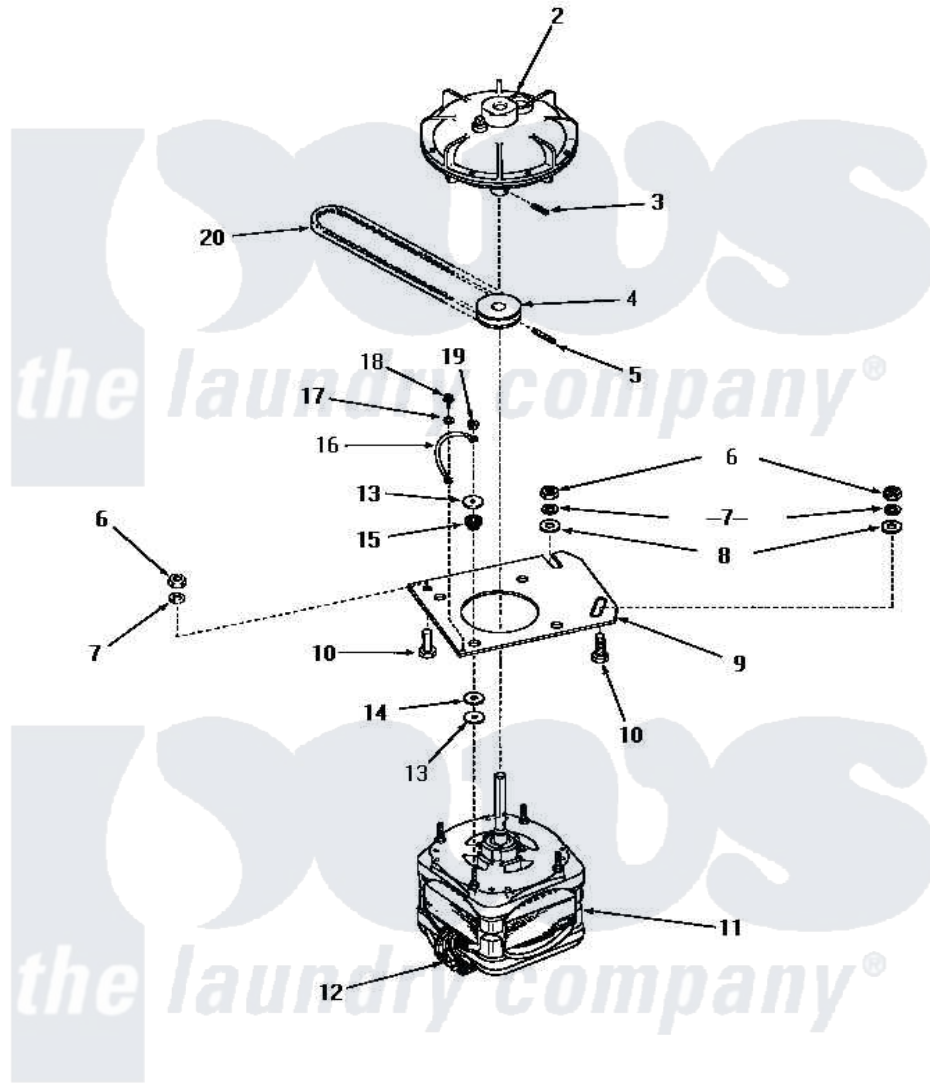

Amana FA2230 15 - MOTOR, FLUID DRIVE & PUMP BELT

MOTOR, FLUID DRIVE AND PUMP BELT

Amana [Residential Amana FA2230 Washer Parts](#) Parts Diagram 15 - MOTOR, FLUID DRIVE & PUMP BELT
 Click on the part number to view part

Item	Original Part Number	Replaced By	Status	Part Description
2	24706			Assembly, Fluid Drive
3	24703		Not Available	PIN,ROLL
4	26116			Pulley, Drive
5	23750			Pin, Roll
6	20274	62739		Nut, Lock
7	20277			Lockwasher, 3/8 Std X 3
8	20279			Washer, 13/32 ID x 13/16 OD
9	23769		Not Available	PLATE,MOUNTING
10	20255		Not Available	SCREW,3/8-16 X 1 HEX H
11	26069			X Assembly, Motor And Pulley
12	24142		Not Available	SWITCH,MOTOR
"	24139		Not Available	SWITCH,MOTOR
13	20103	M0270519		Washer
14	20104			Washer
15	20102		Not Available	WASHER
16	25484		Not Available	GROUND WIRE

17	21735	Not Available	LOCKWASHER, No. 10 INTSHKP
18	20530		Screw, 10-24 x 3/8 Hex
19	23604		Nut, Hex 10-32 Lock
20	23759	Not Available	BELT
NI	20299	Not Available	FLUID DRIVE FLUID-BULK