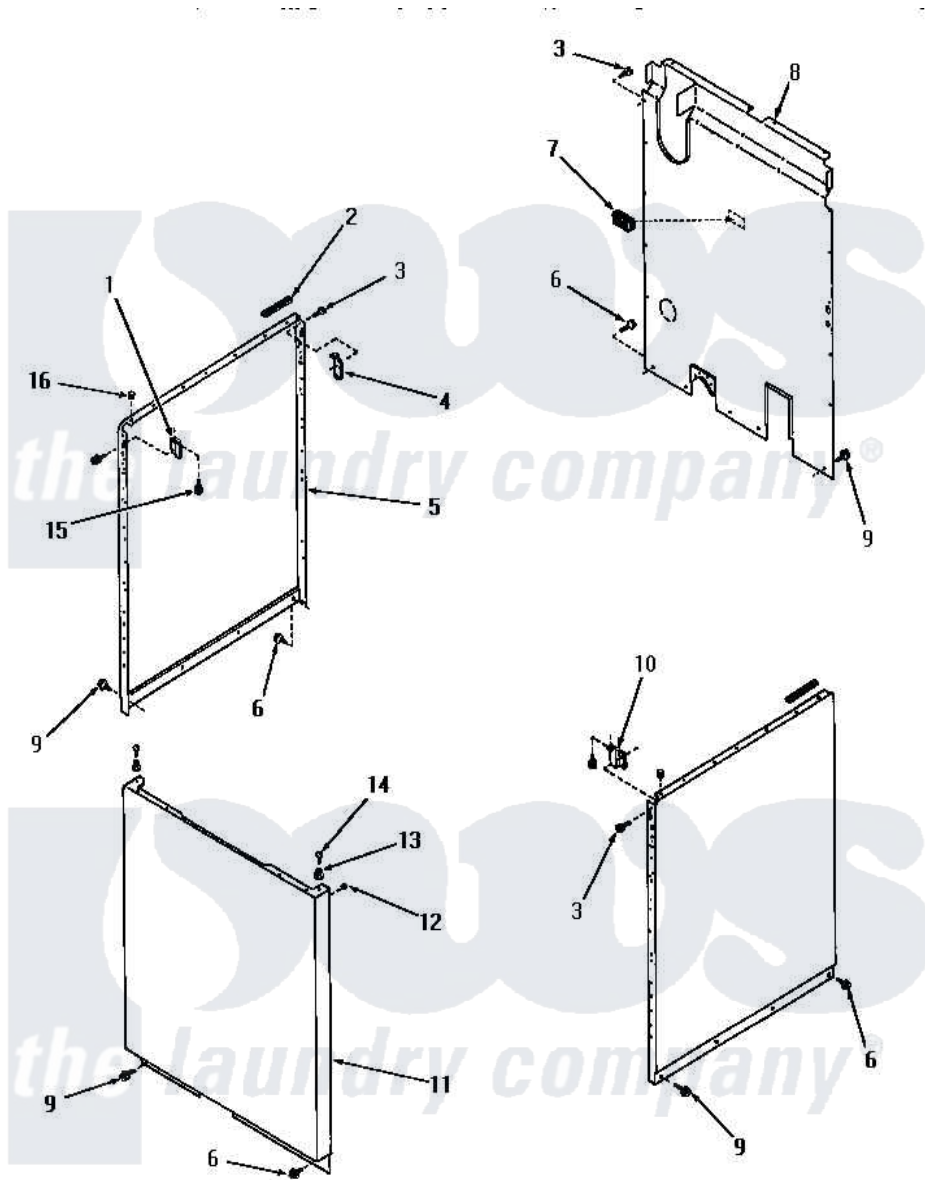

Amana FA2230 16 - PANELS

PANELS

Amana [Residential Amana FA2230 Washer Parts](#) Parts Diagram 16 - PANELS
 Click on the part number to view part

Item	Original Part Number	Replaced By	Status	Part Description
1	26691H		Not Available	TOP HOLD-DOWN BRACKET, LEFT-FR
"	26691L		Not Available	TOP HOLD-DOWN BRACKET, LEFT-FR
"	26691C		Not Available	TOP HOLD-DOWN BRACKET, LEFT-FR
"	26691K		Not Available	TOP HOLD-DOWN BRACKET, LEFT-FR
"	26691A		Not Available	TOP HOLD-DOWN BRACKET, LEFT FR
"	26691W		Not Available	TOP HOLD-DOWN BRACKET, LEFT-FR
2	80312			Bumper Pad
3	51784		Not Available	SCREW, 10B-16 X 1/2 HEX
4	52487			Lug, Hold-Down
5	26821L		Not Available	PANEL, SIDE
"	26821A		Not Available	PANEL, SIDE
"	26821C		Not Available	SIDE PANEL, RIGHT OR LEFT, COP

"	26821H		Not Available	PANEL,SIDE
"	26821K		Not Available	SIDE PANEL, RIGHT OR LEFT, COF
"	26821W		Not Available	SIDE PANEL, LEFT OR RIGHT, WHI
6	26415	27001200		Screw
7	23257		Not Available	PAD,BUMPER
8	24342GR		Not Available	REAR PANEL, GRAY
9	26592		Not Available	HEX HEAD SCREW
10	26690		Not Available	BRACKET,HOLD DOWN-R.H.
11	26822C		Not Available	LOADING DOOR, COPPERTONE
"	26822K		Not Available	FRONT PANEL, COFFEE
"	26822L		Not Available	PANEL,FRONT
"	26822A		Not Available	PANEL,FRONT
"	26822H		Not Available	PANEL,FRONT
"	26822W		Not Available	LOADING DOOR, WHITE
12	20387			Bumper
13	23020		Not Available	MOUNT,PANEL
14	Q6535		Not Available	SCREW,10B-16 X 3/4 ROU
15	23008			Screw, 10-24 X 3/4 Sems
16	21176			Bumper